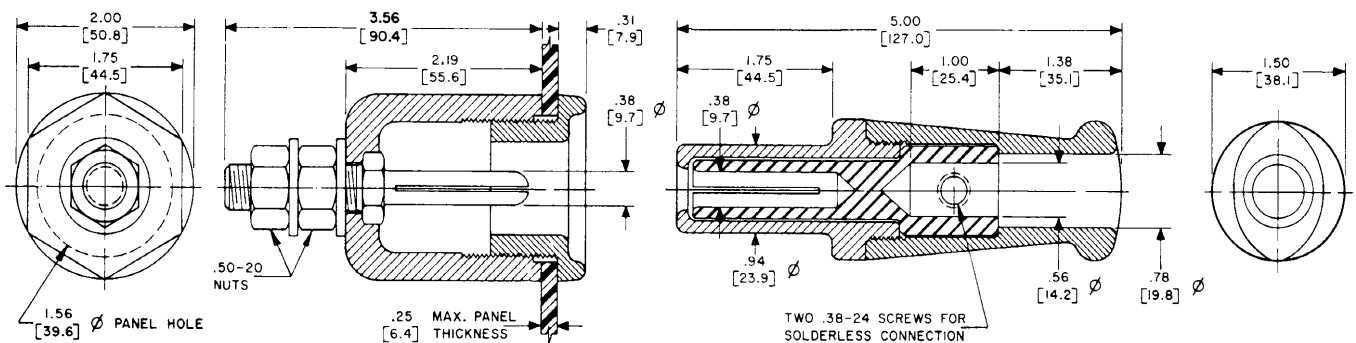

101-9510 | + 101-9521 + 1019533

SUPERCON® Electrical Connectors

250 AMPERE TYPES				
TYPE	SIZE	FINISH	DR	STOCK
PP250GY	1/2"	BRASS	PP250GY	RS250GY
PS250GR	1/2"	BRASS	PS250GR	RS250GR
PP250GB	1/2"	BRASS	PP250GB	RS250GB
PS250GB	1/2"	BRASS	PS250GB	RS250GB
PP250GW	1/2"	BRASS	PP250GW	RS250GW
PS250GW	1/2"	BRASS	PS250GW	RS250GW

C/O: 101-9351 : RS250GR
C/O: 101-9340 : RS250GB

250 AMPERE TYPES OUTLINES