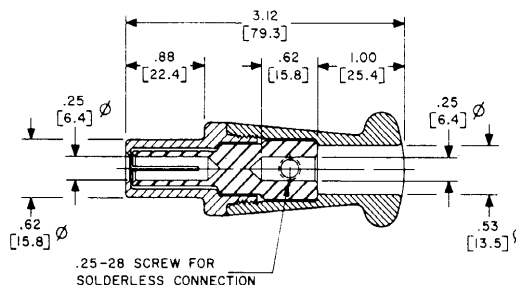

## 25 AMPERE TYPES OUTLINES

TWO #6-32 SCREWS FOR SOLDERLESS CONNECTION

TWO #6-32 SCREWS FOR SOLDERLESS CONNECTION

## ✳ 50 AMPERE TYPES OUTLINES ✳

.25-28 SCREW FOR SOLDERLESS CONNECTION

.25-28 SCREW FOR SOLDERLESS CONNECTION