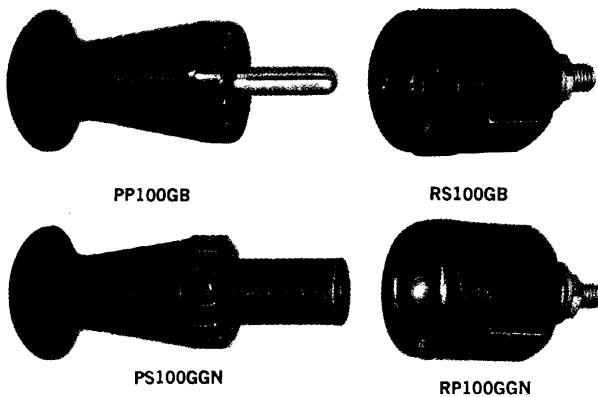

100 AMPERE TYPES				
COLOR	SOCKET RECEPTACLE	PIN PLUG	PIN RECEPTACLE	SOCKET PLUG
BLACK	PS100GB	PP100GB	RP100GB	RS100GB
YELLOW	PS100GY	PP100GY	RP100GY	RS100GY
RED	PS100GR	PP100GR	RP100GR	RS100GR
BLUE	PS100GBL	PP100GBL	RP100GBL	RS100GBL
GREEN	PS100GGN	PP100GGN	RP100GGN	RS100GGN
WHITE	PS100GWT	PP100GWT	RP100GWT	RS100GWT