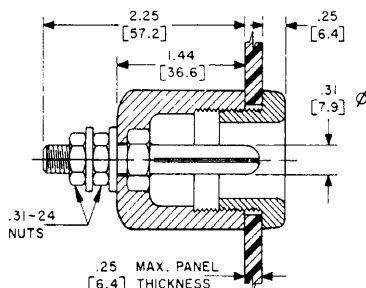

## 25 AMPERE TYPES OUTLINES

TWO #6-32 SCREWS FOR SOLDERLESS CONNECTION

TWO #6-32 SCREWS FOR SOLDERLESS CONNECTION

## ✳ 50 AMPERE TYPES OUTLINES ✳

.25-28 SCREW FOR SOLDERLESS CONNECTION

.25-28 SCREW FOR SOLDERLESS CONNECTION

## 100 AMPERE TYPES OUTLINES

.38-24 SCREW FOR SOLDERLESS CONNECTION

.38-24 SCREW FOR SOLDERLESS CONNECTION