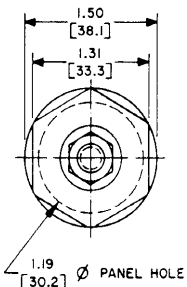

## 25 AMPERE TYPES OUTLINES

TWO #6-32 SCREWS FOR SOLDERLESS CONNECTION

TWO #6-32 SCREWS FOR SOLDERLESS CONNECTION

## ✳ 50 AMPERE TYPES OUTLINES ✳

.25-28 SCREW FOR SOLDERLESS CONNECTION

.25-28 SCREW FOR SOLDERLESS CONNECTION

## 100 AMPERE TYPES OUTLINES

.38-24 SCREW FOR SOLDERLESS CONNECTION

.38-24 SCREW FOR SOLDERLESS CONNECTION