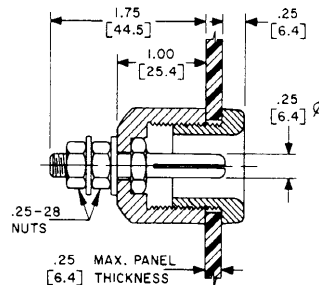

## 25 AMPERE TYPES OUTLINES

TWO #6-32 SCREWS FOR SOLDERLESS CONNECTION

TWO #6-32 SCREWS FOR SOLDERLESS CONNECTION

## ✳ 50 AMPERE TYPES OUTLINES ✳

.25-28 SCREW FOR SOLDERLESS CONNECTION

.25-28 SCREW FOR SOLDERLESS CONNECTION

## 100 AMPERE TYPES OUTLINES

.38-24 SCREW FOR SOLDERLESS CONNECTION

.38-24 SCREW FOR SOLDERLESS CONNECTION