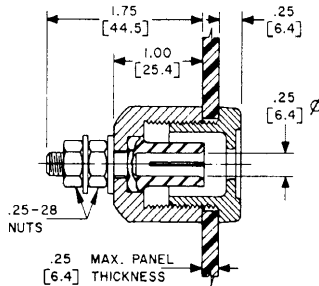

## 25 AMPERE TYPES OUTLINES

TWO #6-32 SCREWS FOR SOLDERLESS CONNECTION

TWO #6-32 SCREWS FOR SOLDERLESS CONNECTION

## ✳ 50 AMPERE TYPES OUTLINES ✳

.25-28 SCREW FOR SOLDERLESS CONNECTION

.25-28 SCREW FOR SOLDERLESS CONNECTION