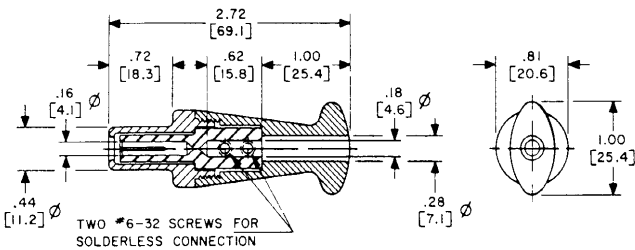

TWO #6-32 SCREWS FOR SOLDERLESS CONNECTION