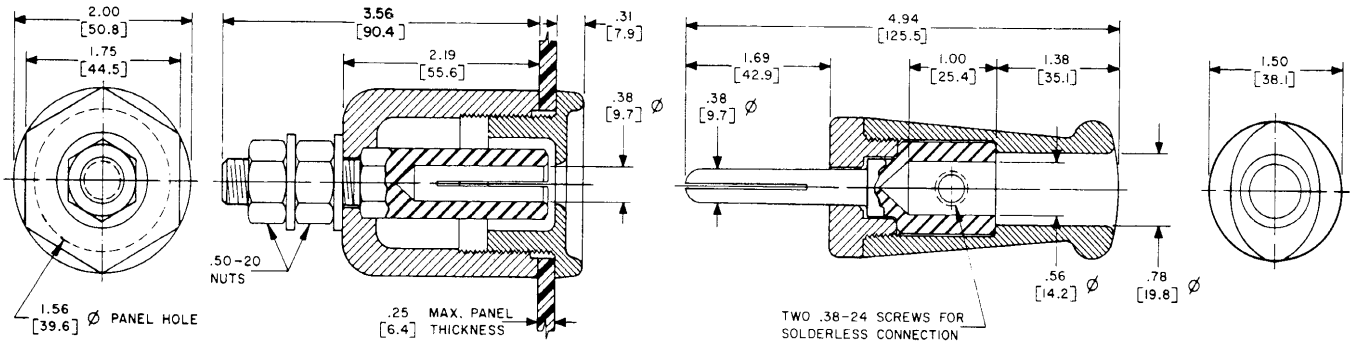

101-9510 | + 101-9521 + 1019533

SUPERCON® Electrical Connectors

250 AMPERE TYPES				
TYPE	SIZE	FINISH	DR	STOCK
PP250GY	1/2"	BRASS	PP250GY	RS250GY
PS250GR	1/2"	BRASS	PS250GR	RS250GR
PP250GB	1/2"	BRASS	PP250GB	RS250GB
PS250GB	1/2"	BRASS	PS250GB	RS250GB
PP250GW	1/2"	BRASS	PP250GW	RS250GW
PS250GW	1/2"	BRASS	PS250GW	RS250GW

C/O: 101-9351 : RS250GR
C/O: 101-9340 : RS250GB

250 AMPERE TYPES OUTLINES