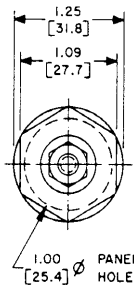

## 25 AMPERE TYPES OUTLINES

TWO #6-32 SCREWS FOR SOLDERLESS CONNECTION

TWO #6-32 SCREWS FOR SOLDERLESS CONNECTION

## ✳ 50 AMPERE TYPES OUTLINES ✳

.25-28 SCREW FOR SOLDERLESS CONNECTION

.25-28 SCREW FOR SOLDERLESS CONNECTION