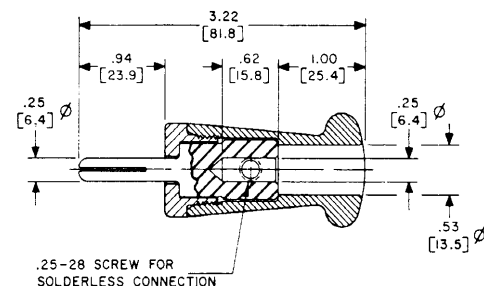

## 25 AMPERE TYPES OUTLINES

TWO #6-32 SCREWS FOR SOLDERLESS CONNECTION

TWO #6-32 SCREWS FOR SOLDERLESS CONNECTION

## ✳ 50 AMPERE TYPES OUTLINES ✳

.25-28 SCREW FOR SOLDERLESS CONNECTION

.25-28 SCREW FOR SOLDERLESS CONNECTION

## 100 AMPERE TYPES OUTLINES

.38-24 SCREW FOR SOLDERLESS CONNECTION

.38-24 SCREW FOR SOLDERLESS CONNECTION