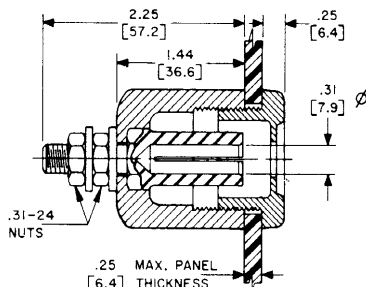

## 25 AMPERE TYPES OUTLINES

TWO #6-32 SCREWS FOR SOLDERLESS CONNECTION

TWO #6-32 SCREWS FOR SOLDERLESS CONNECTION

## ✳ 50 AMPERE TYPES OUTLINES ✳

.25-28 SCREW FOR SOLDERLESS CONNECTION

.25-28 SCREW FOR SOLDERLESS CONNECTION

## 100 AMPERE TYPES OUTLINES

.38-24 SCREW FOR SOLDERLESS CONNECTION

.38-24 SCREW FOR SOLDERLESS CONNECTION