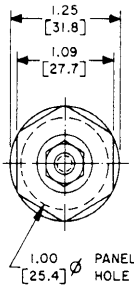

## 25 AMPERE TYPES OUTLINES

TWO #6-32 SCREWS FOR SOLDERLESS CONNECTION

TWO #6-32 SCREWS FOR SOLDERLESS CONNECTION

## ✳ 50 AMPERE TYPES OUTLINES ✳

.25-28 SCREW FOR SOLDERLESS CONNECTION

.25-28 SCREW FOR SOLDERLESS CONNECTION