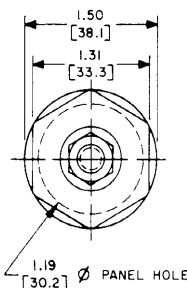

## 25 AMPERE TYPES OUTLINES

TWO #6-32 SCREWS FOR SOLDERLESS CONNECTION

TWO #6-32 SCREWS FOR SOLDERLESS CONNECTION

## ✳ 50 AMPERE TYPES OUTLINES ✳

.25-28 SCREW FOR SOLDERLESS CONNECTION

.25-28 SCREW FOR SOLDERLESS CONNECTION

## 100 AMPERE TYPES OUTLINES

.38-24 SCREW FOR SOLDERLESS CONNECTION

.38-24 SCREW FOR SOLDERLESS CONNECTION