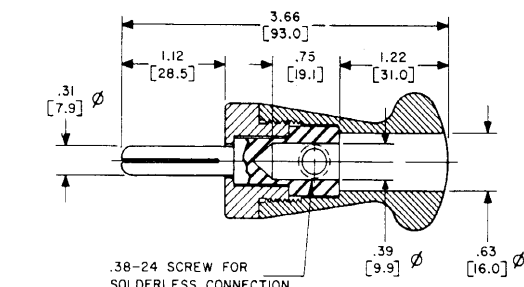

## 25 AMPERE TYPES OUTLINES

TWO #6-32 SCREWS FOR SOLDERLESS CONNECTION

TWO #6-32 SCREWS FOR SOLDERLESS CONNECTION

## ✳ 50 AMPERE TYPES OUTLINES ✳

.25-28 SCREW FOR SOLDERLESS CONNECTION

.25-28 SCREW FOR SOLDERLESS CONNECTION

## 100 AMPERE TYPES OUTLINES

.38-24 SCREW FOR SOLDERLESS CONNECTION

.38-24 SCREW FOR SOLDERLESS CONNECTION