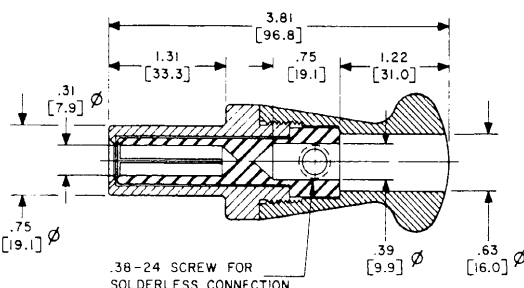

## 25 AMPERE TYPES OUTLINES

TWO #6-32 SCREWS FOR SOLDERLESS CONNECTION

TWO #6-32 SCREWS FOR SOLDERLESS CONNECTION

## ✳ 50 AMPERE TYPES OUTLINES ✳

.25-28 SCREW FOR SOLDERLESS CONNECTION

.25-28 SCREW FOR SOLDERLESS CONNECTION

## 100 AMPERE TYPES OUTLINES

.38-24 SCREW FOR SOLDERLESS CONNECTION

.38-24 SCREW FOR SOLDERLESS CONNECTION