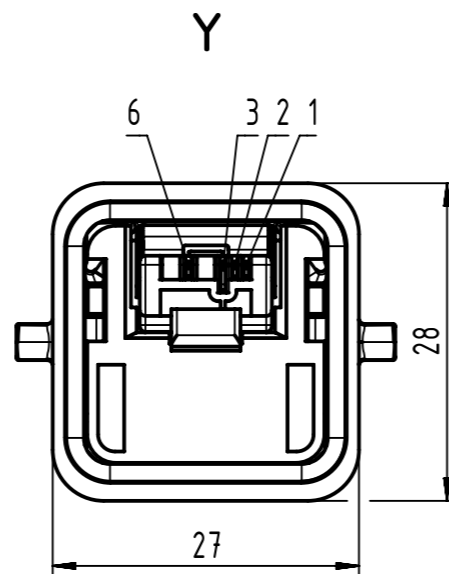

Connector Location A

Connector Location B

Loading-Plan:

- Temperature range: -40°C...+70°C

	All rights reserved	Created by MUNTEANV	Inspected by POPESCU	Standardisation AVRAM	Date 2016-12-07	State Final Release	
	Department HCS - RO	Title RJ Industrial Cable Assembly				Doc-Key / ECM-Nr. 100155468/UGD/006/B 500000112384	
HARTING Customised Solutions D-32427 Minden		Type TB	Number 0945700XXXX			Rev. B	Page 1/2