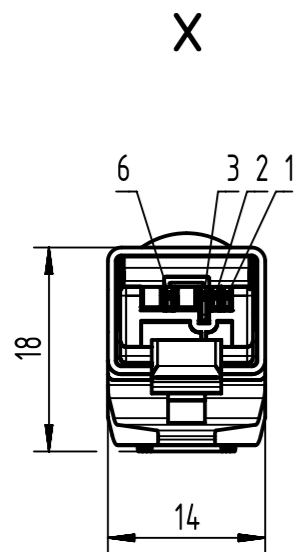

Connector Location A

Connector Location B

Loading-Plan:

- Temperature range: -40°C...+70°C

	All rights reserved	Created by MUNTEANV	Inspected by POPESCU	Standardisation AVRAM	Date 2016-12-07	State Final Release	
	Department HCS - RO	Title RJ Industrial Cable Assembly				Doc-Key / ECM-Nr. 100155468/UGD/006/B 500000112384	
HARTING Customised Solutions D-32427 Minden		Type TB	Number 0945700XXXX			Rev. B	Page 1/2