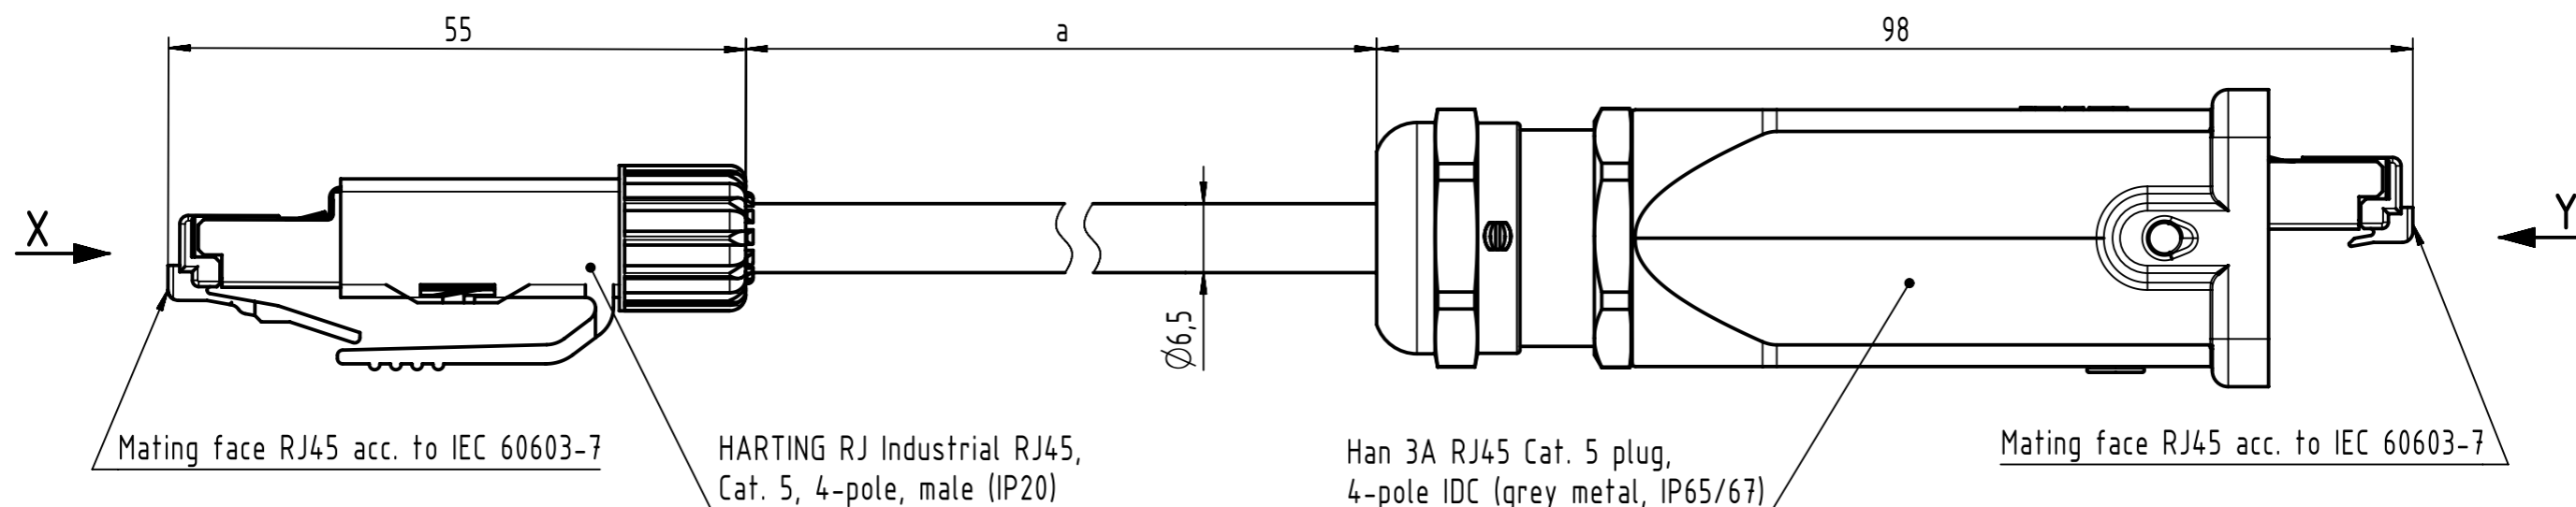

Connector Location A

Connector Location B

Loading-Plan:

- Temperature range: -40°C...+70°C

	All rights reserved	Created by MUNTEANV	Inspected by POPESCU	Standardisation AVRAM	Date 2016-12-07	State Final Release	
	Department HCS - RO	Title RJ Industrial Cable Assembly				Doc-Key / ECM-Nr. 100155468/UGD/006/B 500000112384	
HARTING Customised Solutions D-32427 Minden		Type TB	Number 0945700XXXX			Rev. B	Page 1/2