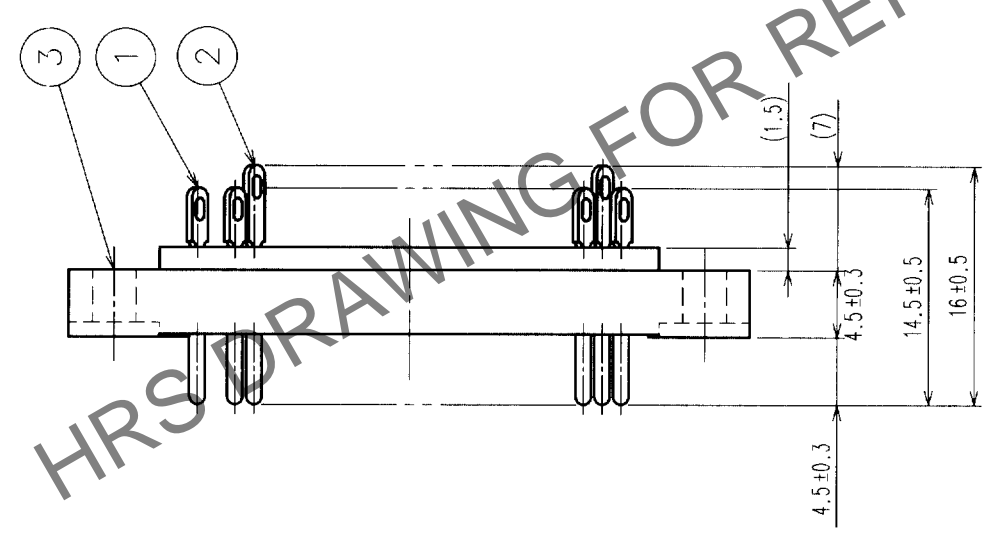

COUNT	DESCRIPTION OF REVISIONS	BY	CHKD	DATE	COUNT	DESCRIPTION OF REVISIONS	BY	CHKD	DATE

HRS DRAWING FOR REFERENCE

1 BRASS		SILVER PLATING		3 DIALLYL PHTHALATE (BLUE)	
NO.	MATERIAL	FINISH, REMARKS	NO.	MATERIAL	SILVER PLATING
CODE NO. (OLD)		DRAWN		DESIGNED	CHECKED
		J. Jangichu		J. Jangichu	Y. Eunmin
		02.06.20		02.06.20	02.06.20
DRAWING NO.		PART NO.		APPROVED	
EDC3-006394-01		P-1634BA(09)			
SCALE		CODE NO.		RELEASED	
2 : 1		CL216-0177-1-09			
UNITS					
mm					