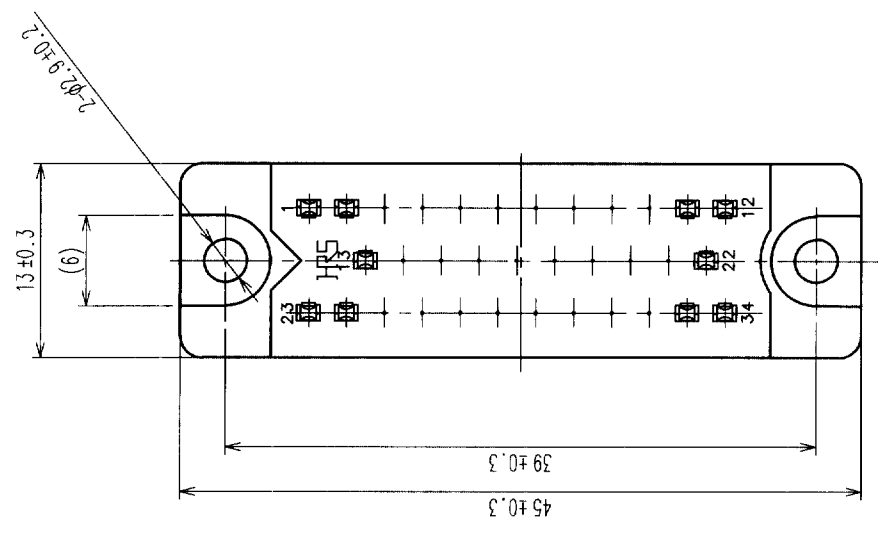

COUNT	DESCRIPTION OF REVISIONS	BY	CHKD	DATE	COUNT	DESCRIPTION OF REVISIONS	BY	CHKD	DATE

HRS DRAWING FOR REFERENCE

1 BRASS		SILVER PLATING		3 DIALLYL PHTHALATE (BLUE)	
NO.	MATERIAL	FINISH, REMARKS	NO.	MATERIAL	SILVER PLATING
CODE NO. (OLD)		DRAWN		DESIGNED	CHECKED
		J. Jangichu		J. Jangichu	Y. Eunmin
		02.06.20		02.06.20	02.06.20
DRAWING NO.		PART NO.		APPROVED	
EDC3-006394-01		P-1634BA(09)			
SCALE		CODE NO.		RELEASED	
2 : 1		CL216-0177-1-09			
UNITS					
mm					