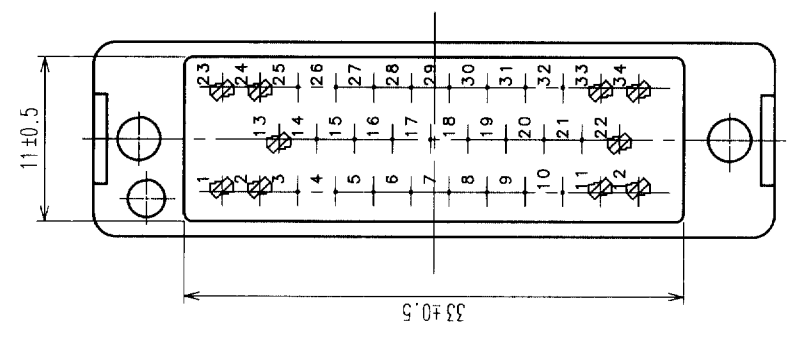

COUNT	DESCRIPTION OF REVISIONS	BY	CHKD	DATE	COUNT	DESCRIPTION OF REVISIONS	BY	CHKD	DATE

HRS DRAWING FOR REFERENCE

1 BRASS		SILVER PLATING		3 DIALLYL PHTHALATE (BLUE)	
NO.	MATERIAL	FINISH, REMARKS	NO.	MATERIAL	SILVER PLATING
CODE NO. (OLD)		DRAWN		DESIGNED	CHECKED
		J. Jangichu		J. Jangichu	Y. Eunmin
		02.06.20		02.06.20	02.06.20
DRAWING NO.		PART NO.		APPROVED	
EDC3-006394-01		P-1634BA(09)			
SCALE		CODE NO.		RELEASED	
2 : 1		CL216-0177-1-09			
UNITS					
mm					