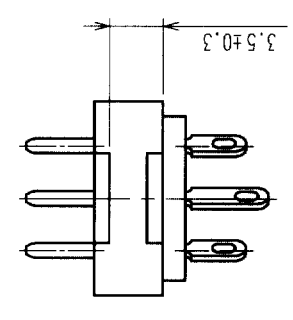

COUNT	DESCRIPTION OF REVISIONS	BY	CHKD	DATE	COUNT	DESCRIPTION OF REVISIONS	BY	CHKD	DATE

HRS DRAWING FOR REFERENCE

1 BRASS		SILVER PLATING		3 DIALLYL PHTHALATE (BLUE)	
NO.	MATERIAL	FINISH, REMARKS	NO.	MATERIAL	SILVER PLATING
CODE NO. (OLD)		DRAWN		DESIGNED	CHECKED
		J. Jangichu		J. Jangichu	Y. Eunmin
		02.06.20		02.06.20	02.06.20
DRAWING NO.		PART NO.		APPROVED	
EDC3-006394-01		P-1634BA(09)			
SCALE		CODE NO.		RELEASED	
2 : 1		CL216-0177-1-09			
UNITS					
mm					