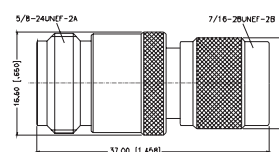

P.N. Description

NF-TM-NT3G-50 N Jack to TNC Plug