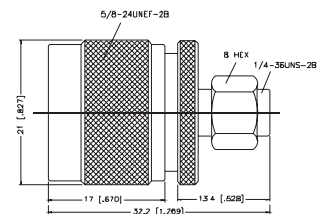

NM-SMAF-NT3G-50 N Plug to SMA Jack

**P.N.** **Description**

SMAM-SMBF-3GT50G-50 SMA Plug to SMB Jack

**P.N.** **Description**

NM-SMAM-NT3G-50 N Plug to SMA Plug

**P.N.** **Description**

SMAF-SMBF1-3GT50G-50 SMA Jack to SMB Jack

**P.N.** **Description**

NF-SMAF-NT3G-50 N Jack to SMA Jack

P.N. Description

SMAF-MUF-NT3G-50 SMA Jack to MINI-UHF Jack

P.N. Description

SMAF-MCXF1-3GT50G-50 SMA Jack to MCX Jack

P.N. Description

SMAM-MCXF1-3GT50G-50 SMA Plug to MCX Jack