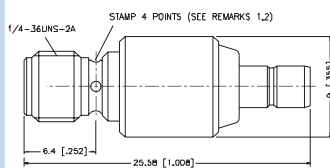

NM-SMAF-NT3G-50 N Plug to SMA Jack

**P.N.** **Description**

SMAM-SMBF-3GT50G-50 SMA Plug to SMB Jack

**P.N.** **Description**

NM-SMAM-NT3G-50 N Plug to SMA Plug

**P.N.** **Description**

SMAF-SMBF1-3GT50G-50 SMA Jack to SMB Jack