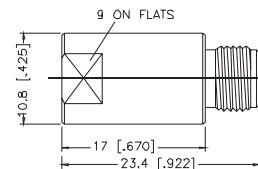

P.N. Description
SMAF-FMEM-NT3G-50 FME Plug to SMA Jack