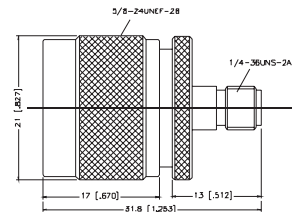

**P.N.** Description

SMAF-BF3-NT3G-50 SMA Jack to BNC Jack

**P.N.** Description

SMAM-TM-NT3G-50 SMA Plug to TNC Plug

**P.N.** Description

SMAM-BM-NT3G-50 SMA Plug to BNC Plug

**P.N.** Description

SMAF-TF-NT3G-50 SMA Jack to TNC Jack

**P.N.** **Description**

SMAM-SMBM1-3GT50G-50 SMA Plug to SMB Plug

**P.N.** **Description**

NF-SMAM-NT3G-50 N Jack to SMA Plug

**P.N.** **Description**

SMAF-SMBF1-3GT50G-50 SMA Jack to SMB Plug

**P.N.** **Description**

NM-SMAF-NT3G-50 N Plug to SMA Jack

**P.N.** **Description**

SMAM-SMBF-3GT50G-50 SMA Plug to SMB Jack

**P.N.** **Description**

NM-SMAM-NT3G-50 N Plug to SMA Plug

**P.N.** **Description**

SMAF-SMBF1-3GT50G-50 SMA Jack to SMB Jack