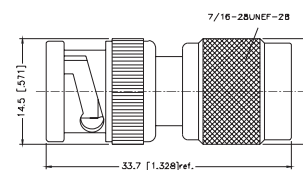

P.N. **Description**

BM-TM1-NT3G-50 BNC Plug to TNC Plug