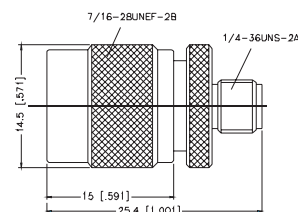

**P.N.** Description

SMAM-BF-NT3G-50 SMA Plug to BNC Jack

**P.N.** Description

SMAM-TF-NT3G-50 SMA Plug to TNC Jack

**P.N.** Description

SMAF-BM-3GT3G-50 SMA Jack to BNC Plug

**P.N.** Description

SMAF-TM-NT3G-50 SMA Jack to TNC Plug