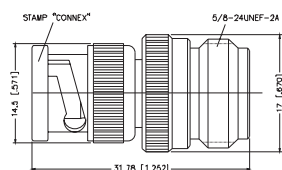

P.N. Description

NF-BM-NT3G-50 N Jack to BNC Plug