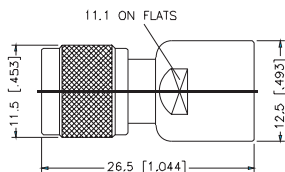

			
---	---	--	---

**P.N.** Description  
**TM-L-FMEM-NT3G-50** Right Angle Adapter — FME Plug to TNC Plug

**P.N.** Description  
**SMAF-FMEM-NT3G-50** FME Plug to SMA Jack

**P.N.** Description  
**FMEM-MUM-NDS-50** FME Plug to Mini-UHF Plug