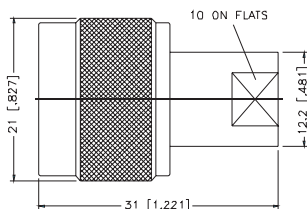

P.N. Description
FME2071N1-NTS-50 FME Plug to N Plug