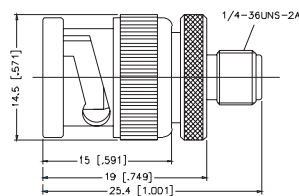

**P.N.** Description

SMAM-BF-NT3G-50 SMA Plug to BNC Jack

**P.N.** Description

SMAM-TF-NT3G-50 SMA Plug to TNC Jack

**P.N.** Description

SMAF-BM-3GT3G-50 SMA Jack to BNC Plug

**P.N.** Description

SMAF-TM-NT3G-50 SMA Jack to TNC Plug