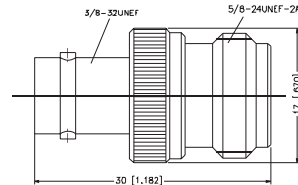

P.N. Description

RSMAM-MMCXM1-3GT50G-50 Reversed SMA Jack to MMCX Plug

**P.N.** Description

SMAM-MMCXM1-3GT50G-50 SMA Plug to MMCX Plug

**P.N.** Description

NF-BF-NT3G-50 N Jack to BNC Jack

**P.N.** Description