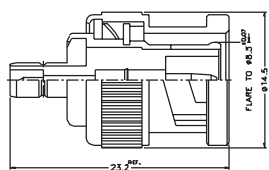

P.N. **Description**

BM-SMBM-NT3G-50 BNC Plug to SMB Plug