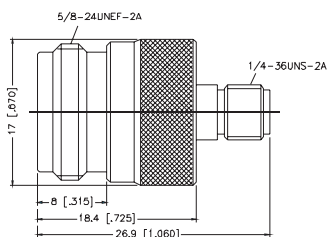

P.N. **Description**

NF-SMAF-NT3G-50 N Jack to SMA Jack