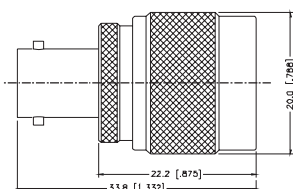

SMAF-MMCXF1-NT3G-50 SMA Jack to MMCX Jack

**P.N.** Description

OS-7051-NDG N Plug to BNC Plug

**P.N.** Description

OS-7324-NDG N Plug to BNC Jack

**P.N.** Description

OS-7328-NDG N Plug to TNC Jack

**P.N.** Description