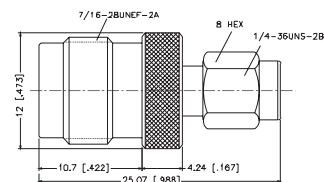

P.N. Description

SMAM-TF-NT3G-50 SMA Plug to TNC Jack