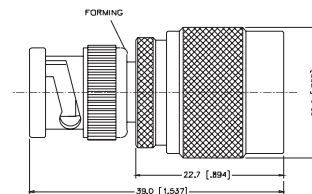

P.N. Description

OS-7051-NDG N Plug to BNC Plug