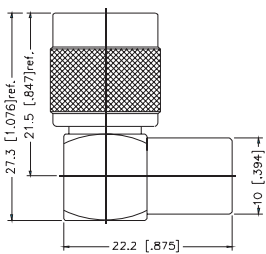

P.N. Description
TM-L-FMEM-NT3G-50 Right Angle Adapter — FME Plug to TNC Plug