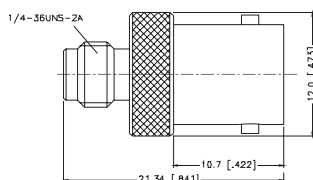

P.N. Description

SMAF-BF3-NT3G-50 SMA Jack to BNC Jack