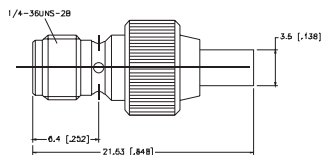

P.N. Description

SMAF-MMCXF1-NT3G-50 SMA Jack to MMCX Jack