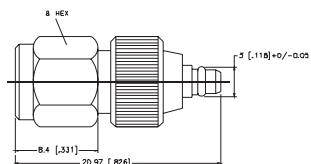

P.N. Description

SMAM-MMCXM1-3GT50G-50 SMA Plug to MMCX Plug