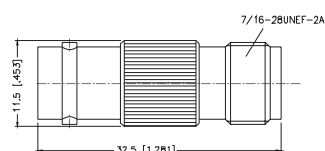

OS-7330-NDG N Plug to UHF Jack

**P.N.** **Description**

BF-TM-NT3G-50 BNC Jack to TNC Plug

**P.N.** **Description**

BM-SMBF-3GT3G-50 BNC Plug to SMB Jack

**P.N.** **Description**

BF-TF1-NT3G-50 BNC Jack to TNC Jack