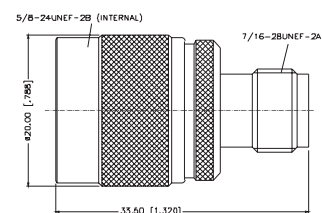

P.N. Description

RSMAM-MMCXM1-3GT50G-50 Reversed SMA Jack to MMCX Plug

**P.N.** Description

SMAM-MMCXM1-3GT50G-50 SMA Plug to MMCX Plug

**P.N.** Description

NF-BF-NT3G-50 N Jack to BNC Jack

**P.N.** Description

SMAF-MMCXF1-NT3G-50 SMA Jack to MMCX Jack

**P.N.** Description

OS-7051-NDG N Plug to BNC Plug

**P.N.** Description

OS-7324-NDG N Plug to BNC Jack

**P.N.** Description

OS-7328-NDG N Plug to TNC Jack

**P.N.** Description