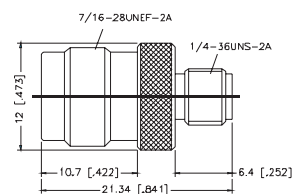

**P.N.** Description

SMAF-BF3-NT3G-50 SMA Jack to BNC Jack

**P.N.** Description

SMAM-TM-NT3G-50 SMA Plug to TNC Plug

**P.N.** Description

SMAM-BM-NT3G-50 SMA Plug to BNC Plug

**P.N.** Description

SMAF-TF-NT3G-50 SMA Jack to TNC Jack