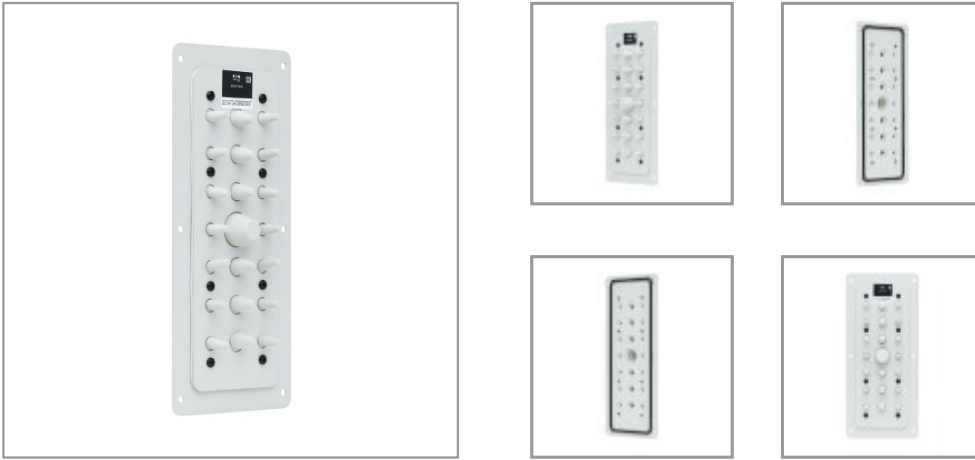

SmartRack Cable Entry Gland Plate for NEMA-Rated Enclosure Cabinets, 21-Port Membrane

MODEL NUMBER: SRGP3RM

Cable entry plate covers entry/exit cable cutouts on SmartRack NEMA 3R and NEMA 4 industrial enclosures.

Features

Gasketed Cable Entry Plate for NEMA-Rated Industrial Enclosures

This metal-reinforced gland plate covers cable entry and exit cutouts on SmartRack® NEMA 3R and NEMA 4 industrial enclosures, including the SRN and SRIN series. The SRGP3RM is sized to correspond to the enclosures' cable cutouts, making it quick and easy to install. Twenty-one ports accept a wide range of cable sizes, including 3 mm to 7 mm (14), 4 mm to 12 mm (six) and 16 mm to 27 mm (one). Membrane seals around non-terminated cables maintain the enclosure's NEMA 3R or NEMA 4 rating. Unused ports also are protected against dust and moisture.

Highlights

- Rugged gasketed cable gland plate with metal reinforcement for long life
- Ideal for high-density cable installations and indoor or outdoor use
- Features 21 ports in various cable sizes ranging from 3 mm to 27 mm
- Membrane seals maintain NEMA rating of SmartRack industrial enclosure
- Unused ports are protected against dust and moisture

System Requirements

SmartRack NEMA 3R and NEMA 4 industrial enclosures

Package Includes

- SRGP3RM Cable Entry Plate
- (6) M5 screws
- Owner's manual

Specifications

OVERVIEW	
UPC Code	037332262905
Accessory Type	Gland Plate
Accessory Class	Rack Accessories
PHYSICAL	
Total Number of Ports	21
Shipping Dimensions (hwd / in.)	2.87 x 8.37 x 15.75
Shipping Dimensions (hwd / cm)	7.30 x 21.27 x 40.00
Shipping Weight (lbs.)	2.43
Shipping Weight (kg)	1.11
Unit Dimensions (hwd / in.)	1.260 x 13.386 x 5.906