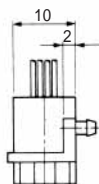

CL No.	Part No.	RoHS
CL222-4440-9	TM2RDA-F44-4S-150M	YES

Color	L (mm)
Yellow	150
Green	150
Red	150
Black	150

Note: Standard finish color is warm gray.

MODULAR CONNECTORS

CL 222 TM

TM6RA-144- *

CL No.	Part No.	RoHS
222-4474-0	TM6RA-144-35S-150M	YES