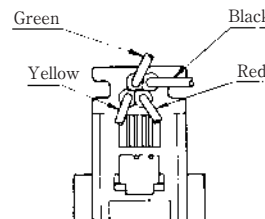

MODULAR CONNECTORS

CL 222 TM

Wire Lead Jack Type

●TM1R-616B44-*

CL No.	Part No.	RoHS
222-4465-0	TM1R-616B44-35S-150M	YES

Color	L (mm)
Yellow	150
Green	150
Red	150
Black	150

Note: Standard finish color is gray.

●TM1R-616P44-*

CL No.	Part No.	RoHS
222-4466-2	TM1R-616P44-35S-150M	YES

Color	L (mm)
Yellow	150
Green	150
Red	150
Black	150

Note: Standard finish color is gray.

●TM1R-616M44-*

CL No.	Part No.	RoHS
222-4451-5	TM1R-616M44-35S-70M	YES