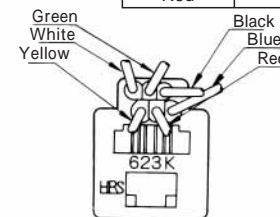

CL No.	Part No.	RoHS
CL222-4440-9	TM2RDA-F44-4S-150M	YES

Color	L (mm)
Yellow	150
Green	150
Red	150
Black	150

Note: Standard finish color is warm gray.

MODULAR CONNECTORS

CL 222 TM

TM6RA-144- *

CL No.	Part No.	RoHS
222-4474-0	TM6RA-144-35S-150M	YES

Color	L (mm)
Yellow	150
Green	150
Red	150
Black	150

Note: Standard finish color is ash gray.

TM1RV-623K66- *

TM1RV-623K64- *

TM1RV-623K62- *

CL No.	Part No.	RoHS	CL No.	Part No.	RoHS
222-4307-9	TM1RV-623K66-4S-150M	YES	222-4473-8	TM1RV-623K64-4S-150M	YES

Color	L (mm)
White	150
Yellow	150
Green	150
Red	150
Black	150
Blue	150

Color	L (mm)
Yellow	150
Green	150
Red	150
Black	150

CL No.	Part No.	RoHS
222-4470-0	TM1RV-623K62-4S-150M	YES

Color	L (mm)
Green	150
Red	150