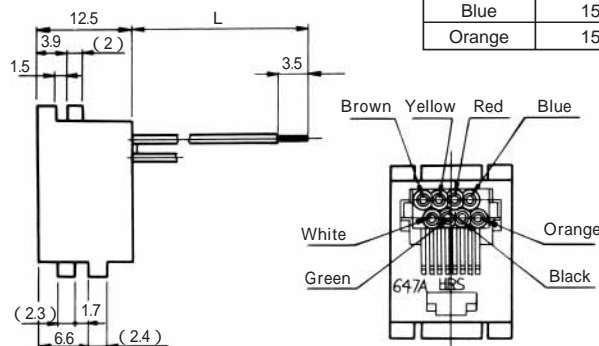

Color	L (mm)
Yellow	150
Green	150
Red	150
Black	150

CL No.	Part No.	RoHS
222-4455-6	TM2RGV-L62-4S-150M	YES

Color	L (mm)
Green	150
Red	150

Note1: Standard finish color is dark brown. Note2: The drawing is shown sample of TM2RGV-L64-*

MODULAR CONNECTORS

CL 222 TM

TM1RV-647AF88- *

CL No.	Part No.	RoHS
222-4454-3	TM1RV647AF88-35S-150M	YES

Color	L (mm)
Brown	150
White	150
Yellow	150
Green	150
Red	150
Black	150
Blue	150
Orange	150

Note: Standard color is warm gray.

TM2RC-88- *

CL No.	Part No.	RoHS
222-4434-6	TM2RCV-M88-5S-450M	YES

Color	L (mm)
Gray	450
Purple	450
Blue	450
Green	450
Yellow	450
Orange	450
Red	450
Brown	450

Note: Standard finish color is beige white.