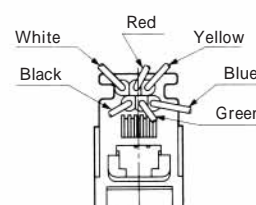

Color	L (mm)
White	150
Yellow	150
Green	150
Red	150
Black	150
Blue	150

Color	L (mm)
Yellow	150
Green	150
Red	150
Black	150

CL No.	Part No.	RoHS
222-4470-0	TM1RV-623K62-4S-150M	YES

Color	L (mm)
Green	150
Red	150

Note1: Standard finish color is gray.

Note2: The drawing is shown sample of TM1RV-623K66- *

TM1RV-623P66- *

TM1RV-623P64- *

CL No.	Part No.	RoHS	CL No.	Part No.	RoHS
222-4471-2	TM1RV-623P66-35S-150M	YES	222-4425-5	TM1RV-623P64-35S-150M	YES

Color	L (mm)
White	150
Black	150
Red	150
Green	150
Yellow	150
Blue	150

Color	L (mm)
Black	150
Red	150
Green	150
Yellow	150

Note1: Standard finish color is gray.

Note2: The drawing is shown sample of TM1RV-623P66- *