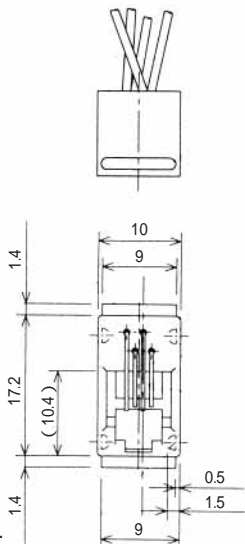

●TM1R-616P44-*

CL No.	Part No.	RoHS
222-4466-2	TM1R-616P44-35S-150M	YES

Color	L (mm)
Yellow	150
Green	150
Red	150
Black	150

Note: Standard finish color is gray.

●TM1R-616M44-*

CL No.	Part No.	RoHS
222-4451-5	TM1R-616M44-35S-70M	YES

Note: Standard finish color is gray.

TM2RD-F44-*

CL No.	Part No.	RoHS
222-4467-5	TM2RD-F44-4S-150M	YES

Color	L (mm)
Yellow	150
Green	150
Red	150
Black	150

Note: Standard finish color is warm gray.

TM2RDA-F44-*

CL No.	Part No.	RoHS
CL222-4440-9	TM2RDA-F44-4S-150M	YES

Color	L (mm)
Yellow	150
Green	150
Red	150
Black	150

Note: Standard finish color is warm gray.

MODULAR CONNECTORS

CL 222 TM

TM6RA-144- *

CL No.	Part No.	RoHS
222-4474-0	TM6RA-144-35S-150M	YES