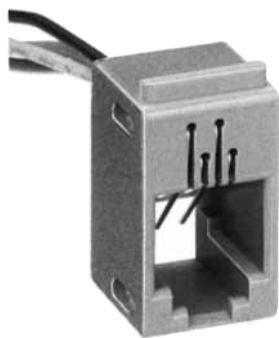

Color	L (mm)
Yellow	70
Green	70
Red	70
Black	70

Note: Standard finish color is gray.

MODULAR CONNECTORS

CL 222 TM

TM1R-616W44-*

CL No.	Part No.	RoHS
222-4441-1	TM1R-616W44-4S-150M	YES

Color	L (mm)
Yellow	150
Green	150
Red	150
Black	150

Note: Standard finish color is gray.

TM2RD-F44-*

CL No.	Part No.	RoHS
222-4467-5	TM2RD-F44-4S-150M	YES

Color	L (mm)
Yellow	150
Green	150
Red	150
Black	150

Note: Standard finish color is warm gray.

TM2RDA-F44-*

CL No.	Part No.	RoHS
CL222-4440-9	TM2RDA-F44-4S-150M	YES

Color	L (mm)
Yellow	150
Green	150
Red	150
Black	150

Note: Standard finish color is warm gray.

MODULAR CONNECTORS

CL 222 TM

TM6RA-144- *

CL No.	Part No.	RoHS
222-4474-0	TM6RA-144-35S-150M	YES