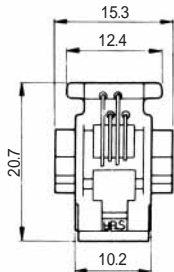

●TM1R-616P44-*

CL No.	Part No.	RoHS
222-4466-2	TM1R-616P44-35S-150M	YES

Color	L (mm)
Yellow	150
Green	150
Red	150
Black	150

Note: Standard finish color is gray.

●TM1R-616M44-*

CL No.	Part No.	RoHS
222-4451-5	TM1R-616M44-35S-70M	YES

Color	L (mm)
Yellow	70
Green	70
Red	70
Black	70

Note: Standard finish color is gray.

MODULAR CONNECTORS

CL 222 TM

TM1R-616W44-*

CL No.	Part No.	RoHS
222-4441-1	TM1R-616W44-4S-150M	YES

Color	L (mm)
Yellow	150
Green	150
Red	150
Black	150