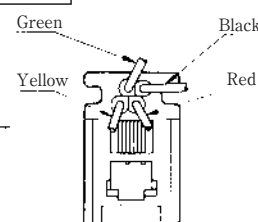

MODULAR CONNECTORS

CL 222 TM

Wire Lead Jack Type

●TM1R-616B44-*

CL No.	Part No.	RoHS
222-4465-0	TM1R-616B44-35S-150M	YES

Color	L (mm)
Yellow	150
Green	150
Red	150
Black	150

Note: Standard finish color is gray.

●TM1R-616P44-*

CL No.	Part No.	RoHS
222-4466-2	TM1R-616P44-35S-150M	YES

Color	L (mm)
Yellow	150
Green	150
Red	150
Black	150

Note: Standard finish color is gray.

●TM1R-616M44-*

CL No.	Part No.	RoHS
222-4451-5	TM1R-616M44-35S-70M	YES