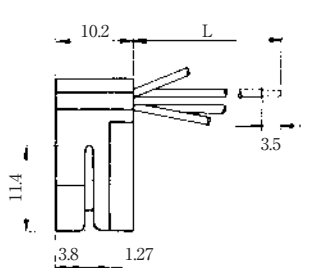

MODULAR CONNECTORS

CL 222 TM

Wire Lead Jack Type

●TM1R-616B44-*

CL No.	Part No.	RoHS
222-4465-0	TM1R-616B44-35S-150M	YES

Color	L (mm)
Yellow	150
Green	150
Red	150
Black	150

Note: Standard finish color is gray.

●TM1R-616P44-*

CL No.	Part No.	RoHS
222-4466-2	TM1R-616P44-35S-150M	YES

Color	L (mm)
Yellow	150
Green	150
Red	150
Black	150

Note: Standard finish color is gray.

●TM1R-616M44-*

CL No.	Part No.	RoHS
222-4451-5	TM1R-616M44-35S-70M	YES

Color	L (mm)
White	150
Yellow	150
Green	150
Red	150
Black	150
Blue	150

Color	L (mm)
Yellow	150
Green	150
Red	150
Black	150

CL No.	Part No.	RoHS
222-4470-0	TM1RV-623K62-4S-150M	YES

Color	L (mm)
Green	150
Red	150

MODULAR CONNECTORS

CL 222 TM

●TM7RV-66-*

CL No.	Part No.	RoHS
222-4472-5	TM7RV-A66-35S-150M	YES

Color	L (mm)
White	150
Yellow	150
Green	150
Red	150
Black	150
Blue	150

Note: Standard finish color is Vanilla white.