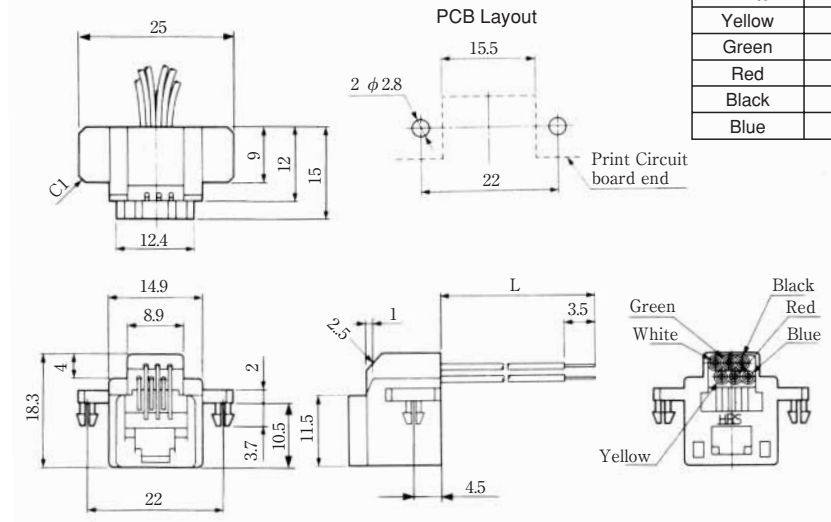

MODULAR CONNECTORS

CL 222 TM

●TM7RV-66-*

CL No.	Part No.	RoHS
222-4472-5	TM7RV-A66-35S-150M	YES

Color	L (mm)
White	150
Yellow	150
Green	150
Red	150
Black	150
Blue	150

Note: Standard finish color is Vanilla white.