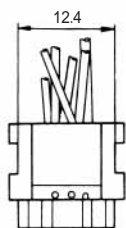

Color	L (mm)
Yellow	150
Green	150
Red	150
Black	150

Note: Standard finish color is ash gray.

TM1RV-623K66- *

TM1RV-623K64- *

TM1RV-623K62- *

CL No.	Part No.	RoHS	CL No.	Part No.	RoHS
222-4307-9	TM1RV-623K66-4S-150M	YES	222-4473-8	TM1RV-623K64-4S-150M	YES

Color	L (mm)
White	150
Yellow	150
Green	150
Red	150
Black	150
Blue	150

Color	L (mm)
Yellow	150
Green	150
Red	150
Black	150

CL No.	Part No.	RoHS
222-4470-0	TM1RV-623K62-4S-150M	YES

Color	L (mm)
Green	150
Red	150