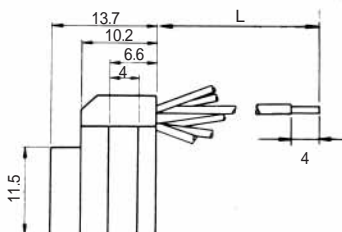

Color	L (mm)
Yellow	150
Green	150
Red	150
Black	150

Note: Standard finish color is ash gray.

TM1RV-623K66- *

TM1RV-623K64- *

TM1RV-623K62- *

CL No.	Part No.	RoHS	CL No.	Part No.	RoHS
222-4307-9	TM1RV-623K66-4S-150M	YES	222-4473-8	TM1RV-623K64-4S-150M	YES

Color	L (mm)
White	150
Yellow	150
Green	150
Red	150
Black	150
Blue	150

Color	L (mm)
Yellow	150
Green	150
Red	150
Black	150

CL No.	Part No.	RoHS
222-4470-0	TM1RV-623K62-4S-150M	YES

Color	L (mm)
Green	150
Red	150