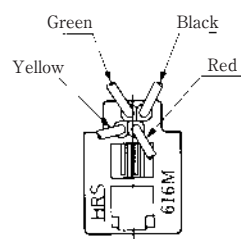

●TM1R-616P44-*

CL No.	Part No.	RoHS
222-4466-2	TM1R-616P44-35S-150M	YES

Color	L (mm)
Yellow	150
Green	150
Red	150
Black	150

Note: Standard finish color is gray.

●TM1R-616M44-*

CL No.	Part No.	RoHS
222-4451-5	TM1R-616M44-35S-70M	YES

Color	L (mm)
Yellow	70
Green	70
Red	70
Black	70

Note: Standard finish color is gray.

MODULAR CONNECTORS

CL 222 TM

TM1R-616W44-*

CL No.	Part No.	RoHS
222-4441-1	TM1R-616W44-4S-150M	YES

Color	L (mm)
Yellow	150
Green	150
Red	150
Black	150