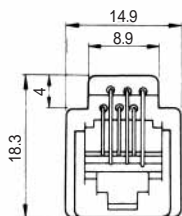

CL No.	Part No.	RoHS
CL222-4440-9	TM2RDA-F44-4S-150M	YES

Color	L (mm)
Yellow	150
Green	150
Red	150
Black	150

Note: Standard finish color is warm gray.

MODULAR CONNECTORS

CL 222 TM

TM6RA-144- *

CL No.	Part No.	RoHS
222-4474-0	TM6RA-144-35S-150M	YES

Color	L (mm)
Yellow	150
Green	150
Red	150
Black	150

Note: Standard finish color is ash gray.

TM1RV-623K66- *

TM1RV-623K64- *

TM1RV-623K62- *

CL No.	Part No.	RoHS	CL No.	Part No.	RoHS
222-4307-9	TM1RV-623K66-4S-150M	YES	222-4473-8	TM1RV-623K64-4S-150M	YES

Color	L (mm)
White	150
Yellow	150
Green	150
Red	150
Black	150
Blue	150

Color	L (mm)
Yellow	150
Green	150
Red	150
Black	150

CL No.	Part No.	RoHS
222-4470-0	TM1RV-623K62-4S-150M	YES

Color	L (mm)
Green	150
Red	150