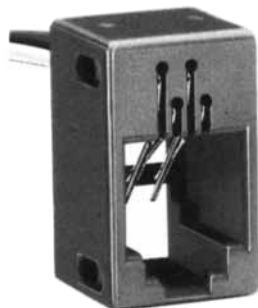

TM2RD-F44-*

CL No.	Part No.	RoHS
222-4467-5	TM2RD-F44-4S-150M	YES

Color	L (mm)
Yellow	150
Green	150
Red	150
Black	150