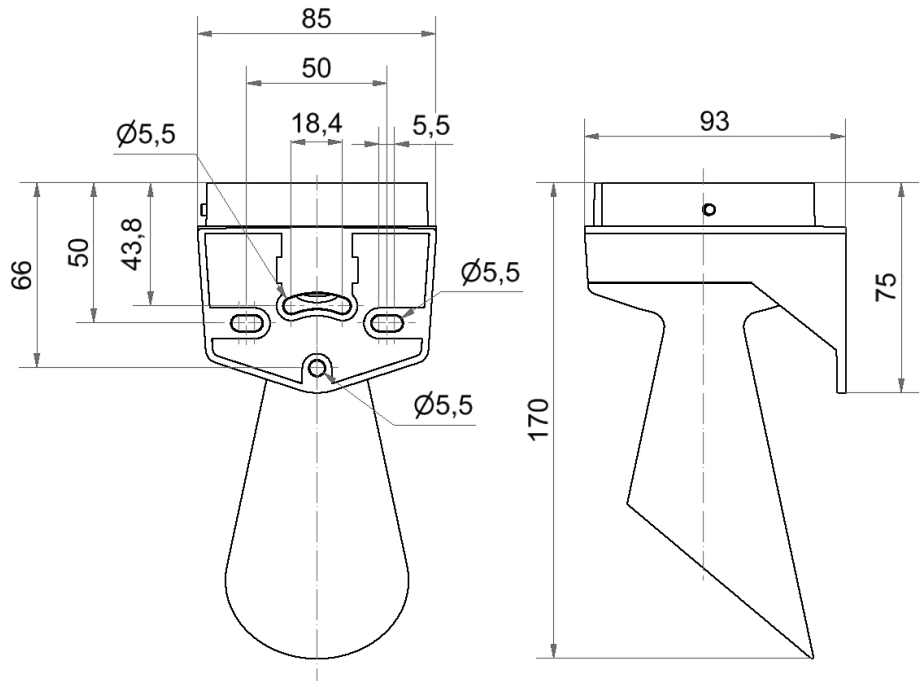

EvoSIGNAL / EvoSIGNAL Accessories
Midi Horn Bracket GY

DRAWING

For additional installation and mounting information, refer to the appropriate user guide at www.werma.com. This printed copy is for information only and is subject to alteration.