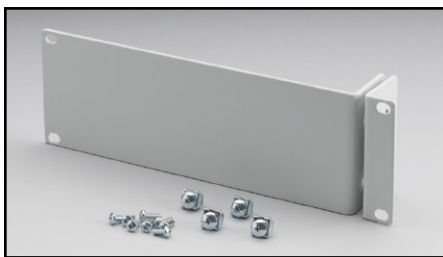

**2290-10-RMK-1:** For half-rack-width models. 2U (3.5 in.) high.

For use with: 2290-10

**4299-1:** For half-rack-width models. 2U (3.5 in.) high.

For use with: Series 2600B

**2268-RMK-1:** For half-rack-width models. 1U (1.75 in.) high.

For use with: Series 2268

**2290-5-RMK-1:** For half-rack-width models. 2U (3.5 in.) high.

For use with: 2290-5

**7002-RMK-1:** 4U (7.0 in.) high. Full-rack model.

For use with: 7002

**4299-3:** For half-rack-width models. 2U (3.5 in.) high. Allows for mounting of a 2U Keysight Instrument as well.