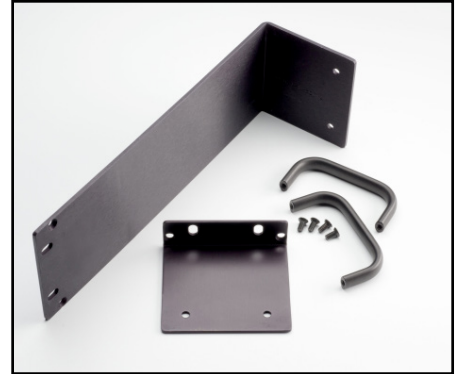

1. Model 4299-10 mounts one Model 2450 and one Series 26XXB.

2. Model 4299-11 mounts one Model 2450 and one Series 2000, 2400, and all other 2U half-rack instruments except the Series 2200 and Series 2290 instruments.

# Fixed Single Unit Rack Kit

(For mounting of one half-rack-width instrument or one full-rack-width instrument)

**4288-1:** For half-rack-width models. 2U (3.5 in.) high.

For use with: Series 2000, 2182A, Series 2300, 2700, 2701, 6220, 6221, 6485, 6487, 6514, 6517B, 7001.

**4299-6:** For full-rack-width models. 2U (3.5 in.) high.

For use with: 2651A, 2657A, 708A

**4299-8:** For half-rack-width models. 2U (3.5 in.) high.

For use with: 2450, 2460, 2461, DMM7510 (graphical display models only)

**2290-10-RMK-1:** For half-rack-width models. 2U (3.5 in.) high.

For use with: 2290-10

**4299-1:** For half-rack-width models. 2U (3.5 in.) high.

For use with: Series 2600B

**2268-RMK-1:** For half-rack-width models. 1U (1.75 in.) high.