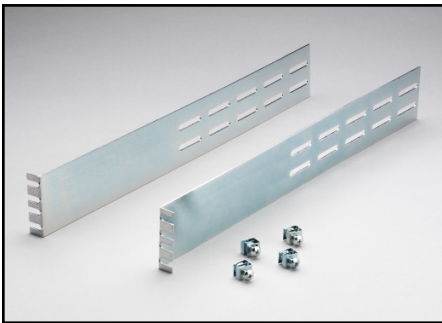

4288-7
For use with: 2750, System 46, System 46T