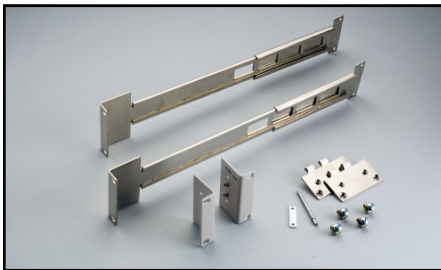

**4299-11:** For half-rack-width models. 2U (3.5 in.) high.

For use with: 2450, 2460, 2461, DMM7510 (graphical display models only), Series 2000, Series 2400 or a 2U Keysight instrument

**2268-RMK-2:** For half-rack-width models. 1U (1.75 in.) high.

For use with: Series 2268

**2290-5-RMK-2:** For half-rack-width models. 2U (3.5 in.) high.

For use with: 2290-5

**4299-2:** For half-rack-width models. 2U (3.5 in.) high.

For use with: Series 2600B

**2290-10-RMK-2:** For half-rack-width models. 2U (3.5 in.) high.