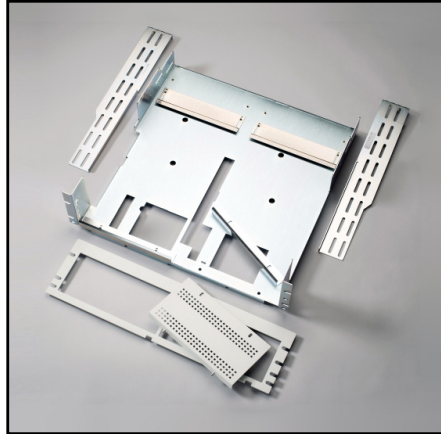

Shelf Rack Kit

(For mounting of one or two instruments in a rack)

2260B-RMK-EIA: Supports the EIA rack standard. Allows for full-rack-width assembly configuration of sixth-, third-, and half-rack-width models. 3U (5.25 in.) high.

For use with: Series 2260B

2260B-RMK-JIS: Supports the JIS rack standard. Allows for full-rack-width assembly configuration of sixth-, third-, and half-rack-width models. 3U (5.25 in.) high.

For use with: Series 2260B

4299-7 Universal Shelf Rack Kit:

Mounts 2U-high instruments in 3U-high rack space. 3U (5.25 in.) high.

For use with: Series 2000, Series 2100, 2182A, Series 2200, Series 2300, Series 2400 (Except graphical) 2700, 2701, 6220, 6221, 6430, 6485, 6487, 6514, 6517B, 7001

RMU 2U: 3U (5.25 in.) high.

For use with: 2290-5 and 2290-10