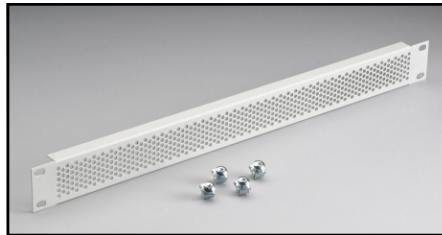

# Rear/Rail Support Kts and Miscellaneous Rack Accessories

**4200-RM**  
For use with: 4200-SCS

**4288-10**  
For use with: Series 3700A

**4288-7**  
For use with: 2750, System 46, System 46T

**4299-5:** 1U (1.75") vented panel.  
For use with: Series 2600B