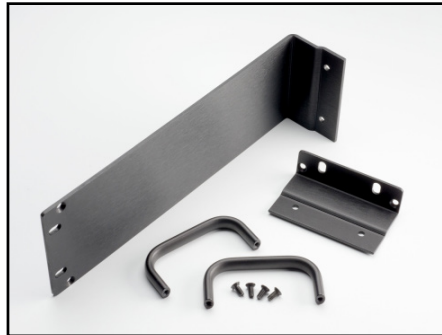

# Fixed Single Unit Rack Kit

(For mounting of one half-rack-width instrument or one full-rack-width instrument)

**4288-1:** For half-rack-width models. 2U (3.5 in.) high.

For use with: Series 2000, 2182A, Series 2300, 2700, 2701, 6220, 6221, 6485, 6487, 6514, 6517B, 7001.

**4299-6:** For full-rack-width models. 2U (3.5 in.) high.

For use with: 2651A, 2657A, 708A

**4299-8:** For half-rack-width models. 2U (3.5 in.) high.

For use with: 2450, 2460, 2461, DMM7510 (graphical display models only)

**2290-10-RMK-1:** For half-rack-width models. 2U (3.5 in.) high.

For use with: 2290-10

**4299-1:** For half-rack-width models. 2U (3.5 in.) high.

For use with: Series 2600B

**2268-RMK-1:** For half-rack-width models. 1U (1.75 in.) high.