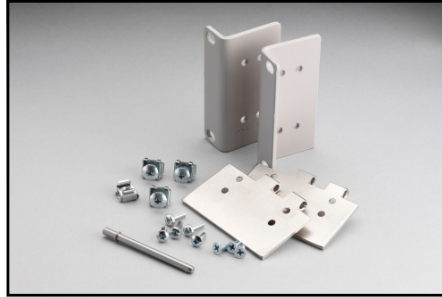

4299-4: For half-rack-width models. 2U (3.5 in.) high. Allows mounting a 2U Keithley instrument with a Keysight instrument.

For use with: Series 2100, Series 2400, 3390, 6430

For use with: 2450, 2460, 2461, DMM7510 (graphical display models only)

For use with: 2450, 2460, 2461, DMM7510 (graphical display models only), Series 2260B

For use with: 2450, 2460, 2461, DMM7510 (graphical display models only), Series 2000, Series 2400 or a 2U Keysight instrument

2268-RMK-2: For half-rack-width models. 1U (1.75 in.) high.

For use with: Series 2268