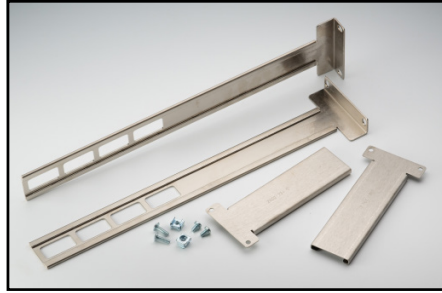

## SELECTOR GUIDE: RACK MOUNT KITS

Instrument	Fixed Single	Fixed Dual	Shelf	Rear or Rail Support
Series 2000 2182A Series 2300	Series 2500 2700 2701	6220 6221 6485	6487 6514 6517B	
Series 2100, Series 2400, 3390, 6430	4288-1	4288-2	4288-5 4299-7	
Series 2260B	4299-3	4299-4	4299-7	
Series 2268			2260B-RMK-EIA 2260B-RMK-JIS	
2290-5	2268-RMK-1	2268-RMK-1		
2290-10	2290-5-RMK-1	2290-5-RMK-2		
2450, 2460, 2461, DMM7510	2290-10-RMK-1	2290-10-RMK-2	4299-7	
Series 2600B	4299-8	4299-9 4299-10 <sup>1</sup> 4299-11 <sup>2</sup>		
2651A, 2657A, 708B	4299-1	4299-2		
2750, System 46, System 46T	4299-6			4288-7
707B	Included on 707B chassis			
Series 3700A				4288-10
4200-SCS/C or 4200-SCS/F				4200-RM
7002	7002-RMK-1			

1. Model 4299-10 mounts one Model 2450 and one Series 26XXB.

2. Model 4299-11 mounts one Model 2450 and one Series 2000, 2400, and all other 2U half-rack instruments except the Series 2200 and Series 2290 instruments.

# Fixed Single Unit Rack Kit

(For mounting of one half-rack-width instrument or one full-rack-width instrument)

**4288-1:** For half-rack-width models. 2U (3.5 in.) high.

For use with: Series 2000, 2182A, Series 2300, 2700, 2701, 6220, 6221, 6485, 6487, 6514, 6517B, 7001.