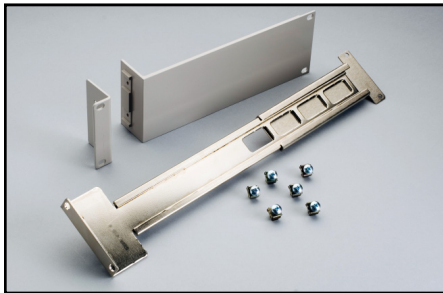

# Fixed Single Unit Rack Kit

(For mounting of one half-rack-width instrument or one full-rack-width instrument)

**4288-1:** For half-rack-width models. 2U (3.5 in.) high.

For use with: Series 2000, 2182A, Series 2300, 2700, 2701, 6220, 6221, 6485, 6487, 6514, 6517B, 7001.

**4299-6:** For full-rack-width models. 2U (3.5 in.) high.

For use with: 2651A, 2657A, 708A

**4299-8:** For half-rack-width models. 2U (3.5 in.) high.

For use with: 2450, 2460, 2461, DMM7510 (graphical display models only)

**2290-10-RMK-1:** For half-rack-width models. 2U (3.5 in.) high.

For use with: 2290-10

**4299-1:** For half-rack-width models. 2U (3.5 in.) high.

For use with: Series 2600B

**2268-RMK-1:** For half-rack-width models. 1U (1.75 in.) high.