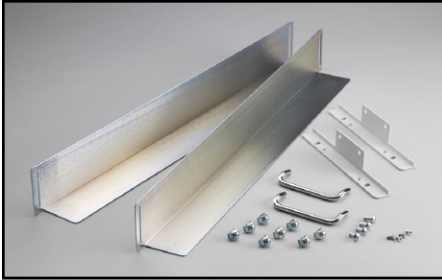

Rear/Rail Support Kts and Miscellaneous Rack Accessories

4200-RM
For use with: 4200-SCS