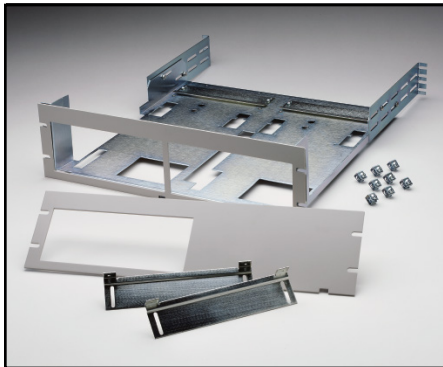

4288-5: Mounts 2U-high instruments in 3U-high rack space. 3U (5.25 in.) high.

For use with: Series 2000, 2182A, Series 2300, 2700, 2701, 6220, 6221, 6485, 6487, 6514, 6517B, 7001