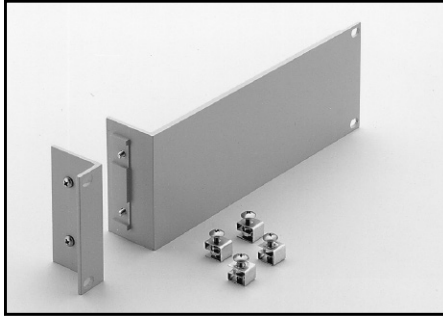

Fixed Single Unit Rack Kit

(For mounting of one half-rack-width instrument or one full-rack-width instrument)

4288-1: For half-rack-width models. 2U (3.5 in.) high.

For use with: Series 2000, 2182A, Series 2300, 2700, 2701, 6220, 6221, 6485, 6487, 6514, 6517B, 7001.