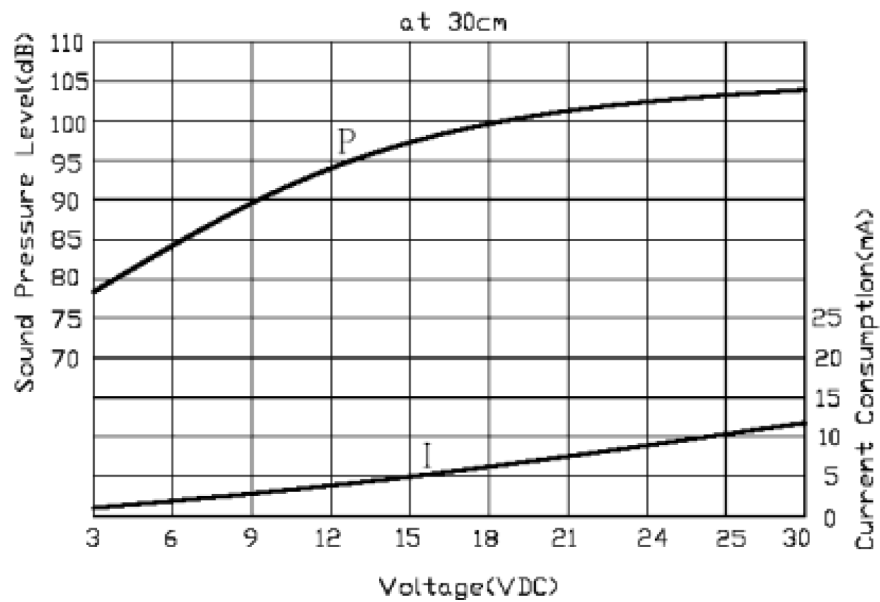

**MODEL:** CPE-400AC | **DESCRIPTION:** PIEZO BUZZER INDICATOR**FEATURES**

- wire lead with panel-mount tabs
- 12 Vac rating
- 89 dB
- 3.1 kHz rated frequency

**SPECIFICATIONS**

parameter	conditions/description	min	typ	max	units
rated voltage			12		Vac
operating voltage		3		30	Vac/Vdc
current consumption	at rated voltage			8	mA
rated frequency		2,600	3,100	3,600	Hz
sound pressure level	at 30 cm, rated voltage	89			dB
dimensions	∅41.8 x 22.0				mm
weight				15.7	g
material	ABS UL94 1/16" HB				
terminal	wire leads				
operating temperature		-30		85	°C
storage temperature		-40		95	°C
RoHS	yes				

## PERFORMANCE CURVES

P: Voltage vs. Sound Pressure Level  
I: Voltage vs. Current Consumption