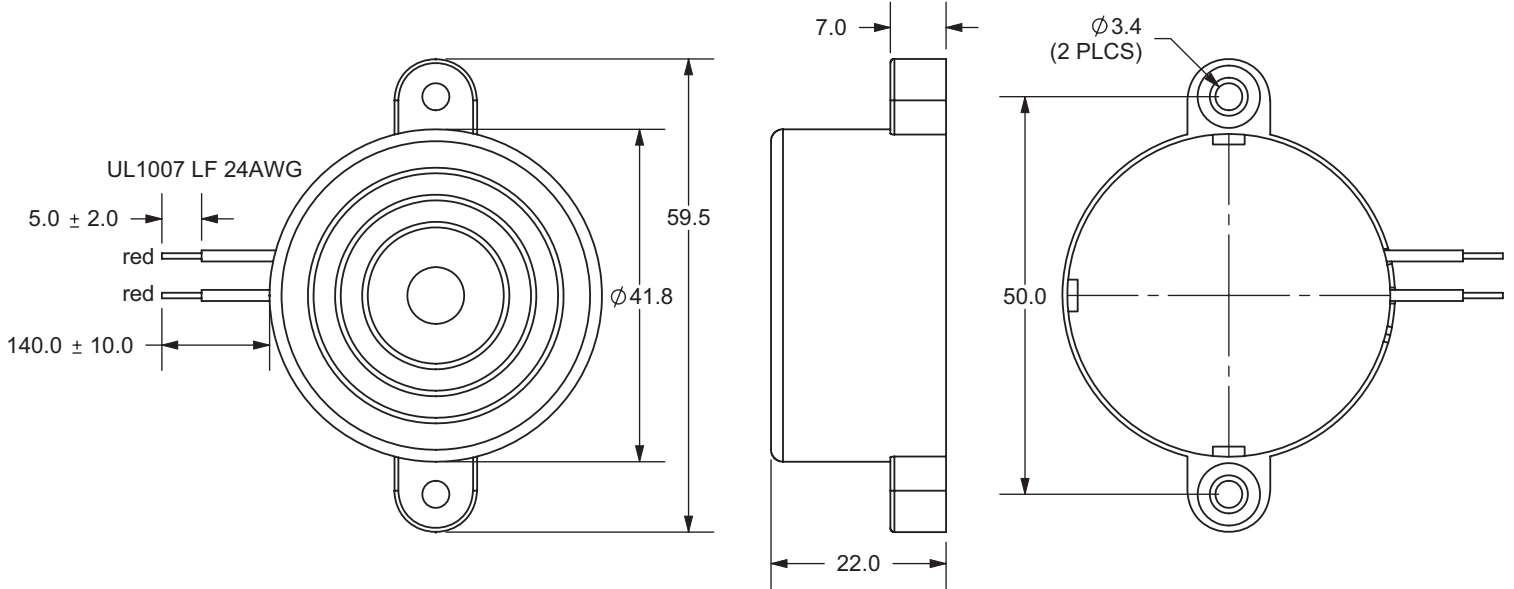

MECHANICAL DRAWING

units: mm
tolerance: ±0.5 mm