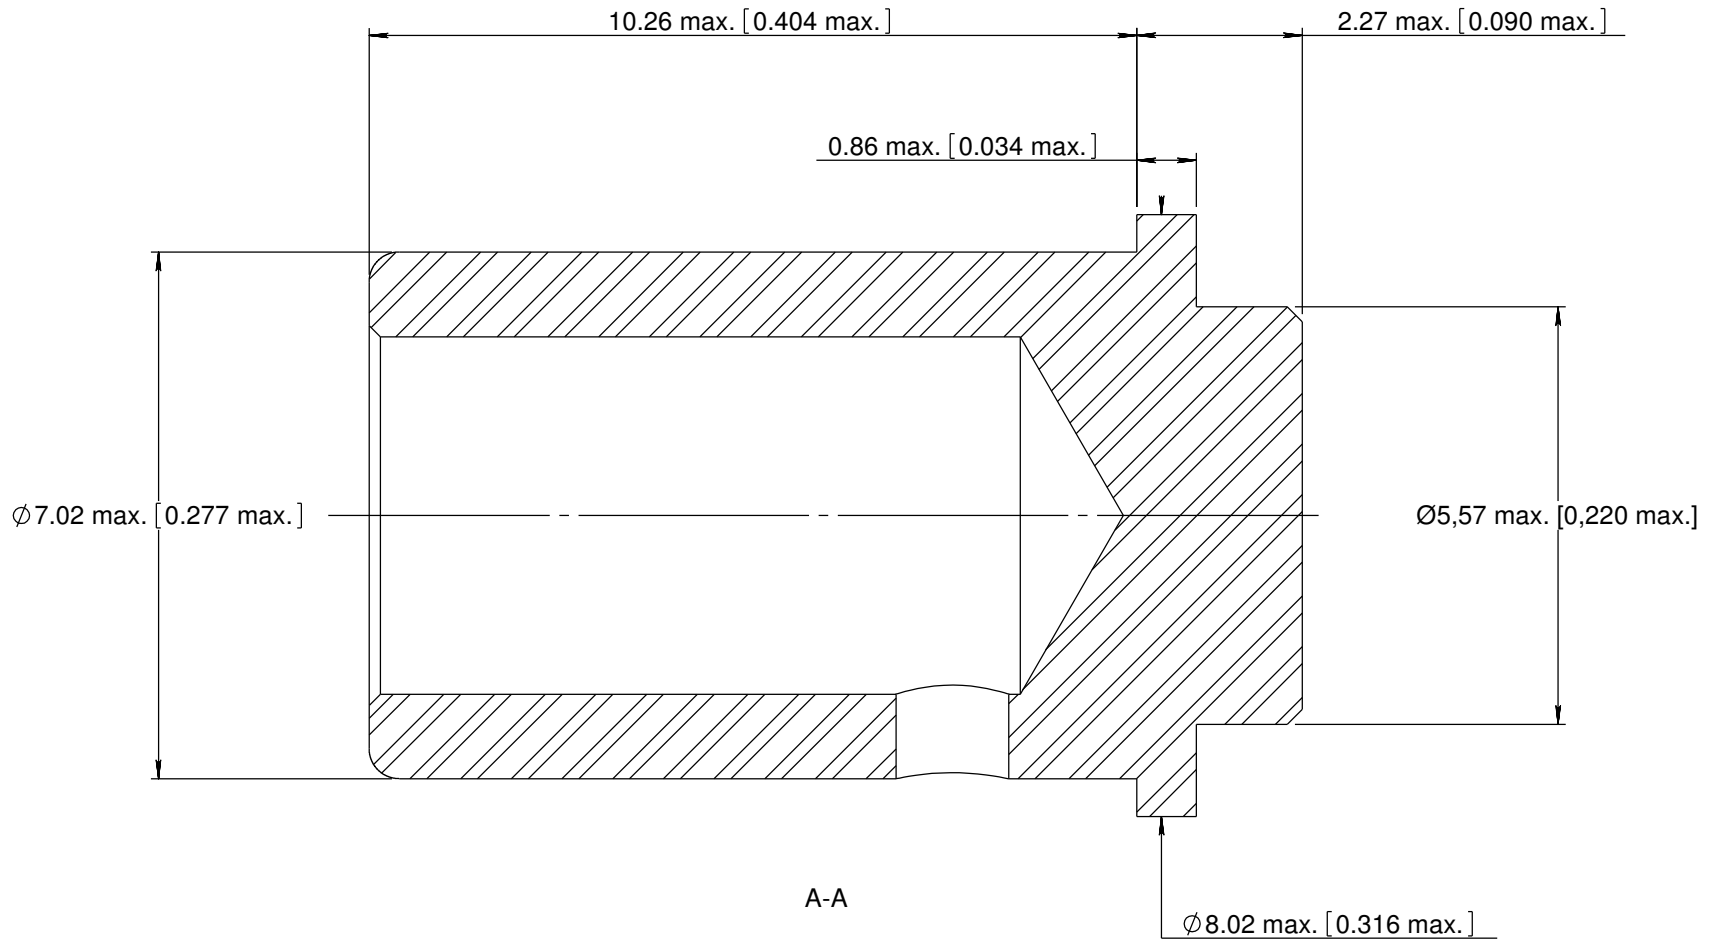

Series
BPX

SIZE 8 RR/RR CONDUCTIVE FILLER PLUG FOR PIN CAVITY

Issue:
Apr. 23, 2009

Page
1/1

MATERIAL AND FINISH:

- Aluminum alloy, Nickel plated.

DIMENSIONS : mm (inch are given for information only)

This information is given as an indication. In the continual goal to improve our products, we reserve the right to make any modifications judged necessary.

4112_9311

CREATION				
PEN:				
NOM: MACARI JP.				
DATE: Nov. 10, 93				
APPR.:	Apr. 23, 09	English translation added.	Malty	LeGloahec
	Issue	Revisions	Name	Approved