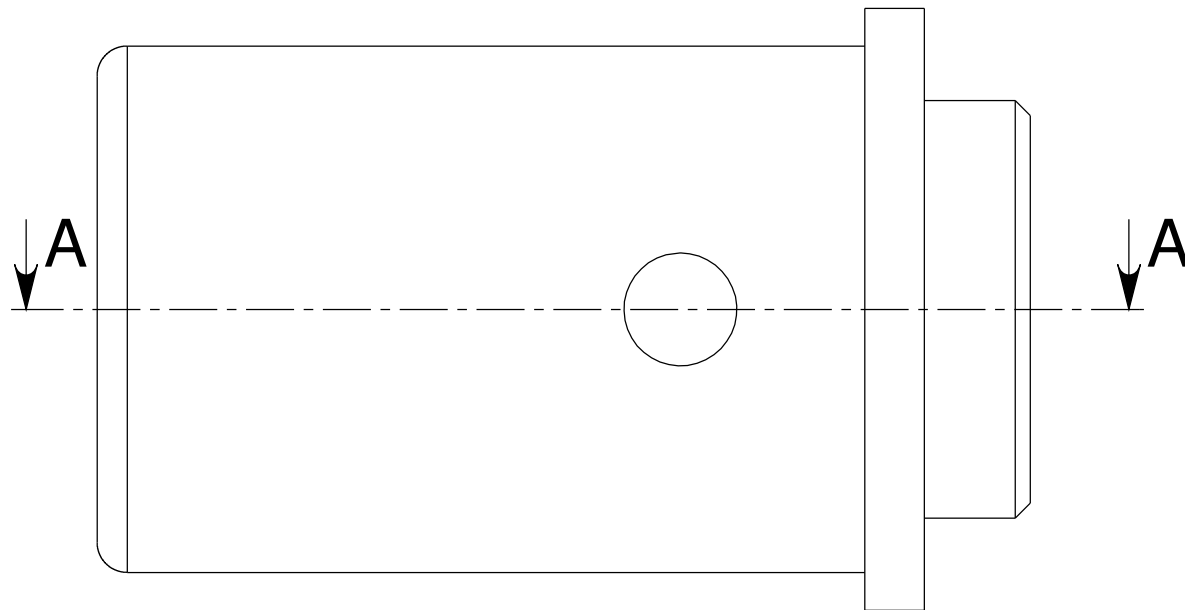

Series
BPX

SIZE 8 RR/RR CONDUCTIVE FILLER PLUG FOR PIN CAVITY

Issue:
Apr. 23, 2009

Page
1/1

MATERIAL AND FINISH:

- Aluminum alloy, Nickel plated.

DIMENSIONS : mm (inch are given for information only)

This information is given as an indication. In the continual goal to improve our products, we reserve the right to make any modifications judged necessary.

4112_9311

CREATION				
PEN:				
NOM: MACARI JP.				
DATE: Nov. 10, 93				
APPR.:	Apr. 23, 09	English translation added.	Malty	LeGloahec
	Issue	Revisions	Name	Approved