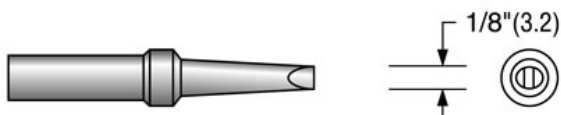

EW-307 Screwdriver

Cross Reference: Weller ETC
3.2mm
10 units/case