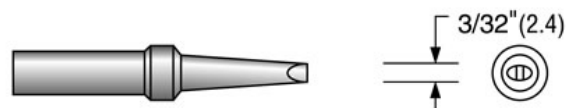

EW-305 Screwdriver

Cross Reference: Weller ETB
2.4mm
10 units/case