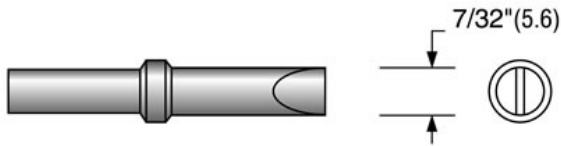

- **Fast heat recovering increases soldering speed**
- **Longer tip reduces manufacturing costs**
- **Fewer tip change overs**

[Request More Info](#)

Product Dimensions

EW-303 Screwdriver

Cross Reference: Weller ETA
1.6mm
10 units/case

EW-305 Screwdriver

Cross Reference: Weller ETB
2.4mm
10 units/case

EW-307 Screwdriver

Cross Reference: Weller ETC
3.2mm
10 units/case

EW-103 Screwdriver

Cross Reference: Weller ETD
4.8mm
10 units/case

EW-105 Screwdriver

Cross Reference: Weller ETE
5.6mm
10 units/case

EW-0574 SMD flow tip

Cross Reference: Weller ETGW
5.0mm
10 units/case

EW-301 Screwdriver

Cross Reference: Weller ETH
0.8mm
10 units/case

EW-304 Screwdriver, long