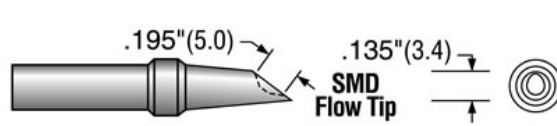

EW-0574 SMD flow tip

Cross Reference: Weller ETGW
5.0mm
10 units/case