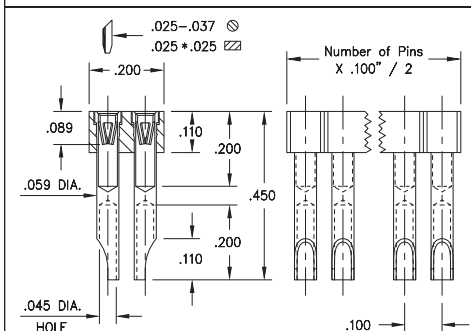

## SERIES 800, 801, 802, 803 • .100" GRID SOLDER CUP HEADERS AND SOCKETS • SINGLE AND DOUBLE ROW STRIPS

**FIG. 1**

**FIG. 2**

**FIG. 3**

**FIG. 4**

- Series 800 and 802 use MM #1107 pins. See page 218 for details
- Series 801 and 803 use MM #1134 pin receptacles and accept pin diameters from .025"-.037" and .025" square pins. See page 177 for details
- Series 801 and 803 receptacles use Hi-Rel, 4-finger BeCu #47 contact rated at 4.5 amps. See page 256 for details
- Solder cups are pre-aligned and accept up to 20 AWG wire
- Insulators are high temperature thermoplastic, suitable for all soldering operations

### ORDERING INFORMATION

<b>FIG. 1</b>	<b>Series 800...007</b>	<b>Single Row Solder Cup / Solder Tail</b>	
	800-XX-0	-10-007000	02-64
Specify number of pins			
<b>FIG. 2</b>	<b>Series 802...007</b>	<b>Double Row Solder Cup / Solder Tail</b>	
	802-XX-0	-10-007000	02-64
Specify number of pins			
  			
<b>SPECIFY PLATING CODE XX=</b>		10 	40 
Pin Plating 		10 μ" Au	200 μ" Sn

<b>FIG. 3</b>	<b>Series 801...007</b>	<b>Single Row Solder Cup Sockets</b>	
	801-13-0	-10-007000	02-64
Specify number of pins			
<b>FIG. 4</b>	<b>Series 803...007</b>	<b>Double Row Solder Cup Sockets</b>	
	803-13-0	-10-007000	02-64
Specify number of pins			
  			
<b>SPECIFY PLATING CODE XX=</b>		13 	
Sleeve (Pin) 		10 μ" Au	
Contact (Clip) 		30 μ" Au	