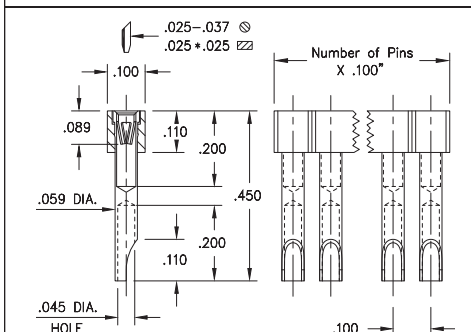

## SERIES 800, 801, 802, 803 • .100" GRID SOLDER CUP HEADERS AND SOCKETS • SINGLE AND DOUBLE ROW STRIPS

**FIG. 1**

**FIG. 2**

**FIG. 3**

**FIG. 4**

- Series 800 and 802 use MM #1107 pins. See page 218 for details
- Series 801 and 803 use MM #1134 pin receptacles and accept pin diameters from .025"-.037" and .025" square pins. See page 177 for details
- Series 801 and 803 receptacles use Hi-Rel, 4-finger BeCu #47 contact rated at 4.5 amps. See page 256 for details
- Solder cups are pre-aligned and accept up to 20 AWG wire
- Insulators are high temperature thermoplastic, suitable for all soldering operations

### ORDERING INFORMATION

<b>FIG. 1</b>	<b>Series 800...007</b>	<b>Single Row Solder Cup / Solder Tail</b>	
	800-XX-0	-10-007000	02-64
Specify number of pins			
<b>FIG. 2</b>	<b>Series 802...007</b>	<b>Double Row Solder Cup / Solder Tail</b>	
	802-XX-0	-10-007000	02-64
Specify number of pins			
  			
<b>SPECIFY PLATING CODE XX=</b>		10 	40 
Pin Plating 		10 μ" Au	200 μ" Sn

<b>FIG. 3</b>	<b>Series 801...007</b>	<b>Single Row Solder Cup Sockets</b>	
	801-13-0	-10-007000	02-64
Specify number of pins			
<b>FIG. 4</b>	<b>Series 803...007</b>	<b>Double Row Solder Cup Sockets</b>	
	803-13-0	-10-007000	02-64
Specify number of pins			
  			
<b>SPECIFY PLATING CODE XX=</b>		13 	
Sleeve (Pin) 		10 μ" Au	
Contact (Clip) 		30 μ" Au	