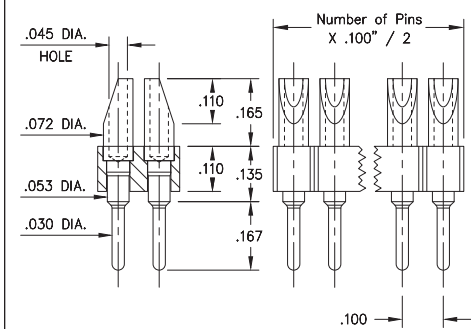

## SERIES 800, 801, 802, 803 • .100" GRID SOLDER CUP HEADERS AND SOCKETS • SINGLE AND DOUBLE ROW STRIPS

**FIG. 1**

**FIG. 2**

**FIG. 3**

**FIG. 4**

- Series 800 and 802 use MM #1107 pins. See page 218 for details
- Series 801 and 803 use MM #1134 pin receptacles and accept pin diameters from .025"-.037" and .025" square pins. See page 177 for details
- Series 801 and 803 receptacles use Hi-Rel, 4-finger BeCu #47 contact rated at 4.5 amps. See page 256 for details
- Solder cups are pre-aligned and accept up to 20 AWG wire
- Insulators are high temperature thermoplastic, suitable for all soldering operations

### ORDERING INFORMATION

<b>FIG. 1</b>	<b>Series 800...007</b>	<b>Single Row Solder Cup / Solder Tail</b>	
	800-XX-0	-10-007000	02-64
Specify number of pins			
<b>FIG. 2</b>	<b>Series 802...007</b>	<b>Double Row Solder Cup / Solder Tail</b>	
	802-XX-0	-10-007000	02-64
Specify number of pins			
  			
<b>SPECIFY PLATING CODE XX=</b>		10 	40 
Pin Plating 		10 μ" Au	200 μ" Sn

<b>FIG. 3</b>	<b>Series 801...007</b>	<b>Single Row Solder Cup Sockets</b>	
	801-13-0	-10-007000	02-64
Specify number of pins			
<b>FIG. 4</b>	<b>Series 803...007</b>	<b>Double Row Solder Cup Sockets</b>	
	803-13-0	-10-007000	02-64
Specify number of pins			
  			
<b>SPECIFY PLATING CODE XX=</b>		13 	
Sleeve (Pin) 		10 μ" Au	
Contact (Clip) 		30 μ" Au	