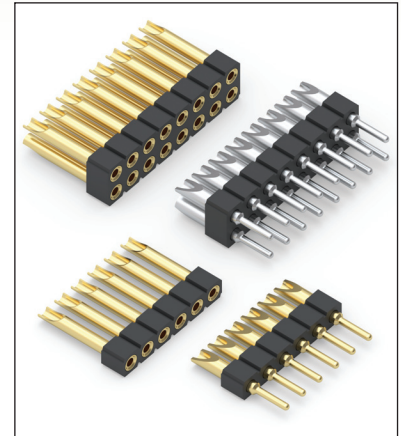

## SERIES 800, 801, 802, 803 • .100" GRID SOLDER CUP HEADERS AND SOCKETS • SINGLE AND DOUBLE ROW STRIPS

**FIG. 1**

**FIG. 2**

**FIG. 3**

**FIG. 4**

- Series 800 and 802 use MM #1107 pins. See page 218 for details
- Series 801 and 803 use MM #1134 pin receptacles and accept pin diameters from .025"-.037" and .025" square pins. See page 177 for details
- Series 801 and 803 receptacles use Hi-Rel, 4-finger BeCu #47 contact rated at 4.5 amps. See page 256 for details
- Solder cups are pre-aligned and accept up to 20 AWG wire
- Insulators are high temperature thermoplastic, suitable for all soldering operations

### ORDERING INFORMATION

<b>FIG. 1</b>	<b>Series 800...007</b>	<b>Single Row Solder Cup / Solder Tail</b>	
	800-XX-0	-10-007000	02-64
Specify number of pins			
<b>FIG. 2</b>	<b>Series 802...007</b>	<b>Double Row Solder Cup / Solder Tail</b>	
	802-XX-0	-10-007000	02-64
Specify number of pins			
  			
<b>SPECIFY PLATING CODE XX=</b>		10 	40 
Pin Plating 		10 μ" Au	200 μ" Sn

<b>FIG. 3</b>	<b>Series 801...007</b>	<b>Single Row Solder Cup Sockets</b>	
	801-13-0	-10-007000	02-64
Specify number of pins			
<b>FIG. 4</b>	<b>Series 803...007</b>	<b>Double Row Solder Cup Sockets</b>	
	803-13-0	-10-007000	02-64
Specify number of pins			
  			
<b>SPECIFY PLATING CODE XX=</b>		13 	
Sleeve (Pin) 		10 μ" Au	
Contact (Clip) 		30 μ" Au	