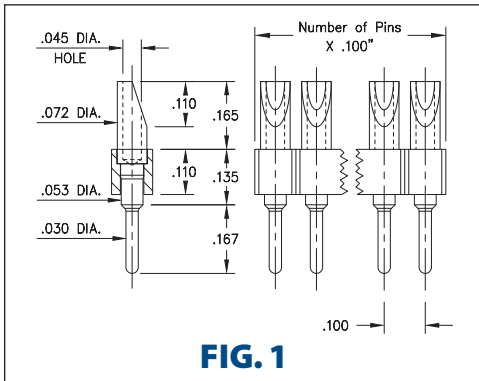

## SERIES 800, 801, 802, 803 • .100" GRID SOLDER CUP HEADERS AND SOCKETS • SINGLE AND DOUBLE ROW STRIPS

**FIG. 1**

**FIG. 2**

**FIG. 3**

**FIG. 4**

- Series 800 and 802 use MM #1107 pins. See page 218 for details
- Series 801 and 803 use MM #1134 pin receptacles and accept pin diameters from .025"-.037" and .025" square pins. See page 177 for details
- Series 801 and 803 receptacles use Hi-Rel, 4-finger BeCu #47 contact rated at 4.5 amps. See page 256 for details
- Solder cups are pre-aligned and accept up to 20 AWG wire
- Insulators are high temperature thermoplastic, suitable for all soldering operations

### ORDERING INFORMATION

<b>FIG. 1</b>	<b>Series 800...007</b>	<b>Single Row Solder Cup / Solder Tail</b>	
	800-XX-0	-10-007000	02-64
Specify number of pins			
<b>FIG. 2</b>	<b>Series 802...007</b>	<b>Double Row Solder Cup / Solder Tail</b>	
	802-XX-0	-10-007000	02-64
Specify number of pins			
  			
<b>SPECIFY PLATING CODE XX=</b>		10 	40 
Pin Plating 		10 μ" Au	200 μ" Sn

<b>FIG. 3</b>	<b>Series 801...007</b>	<b>Single Row Solder Cup Sockets</b>	
	801-13-0	-10-007000	02-64
Specify number of pins			
<b>FIG. 4</b>	<b>Series 803...007</b>	<b>Double Row Solder Cup Sockets</b>	
	803-13-0	-10-007000	02-64
Specify number of pins			
  			
<b>SPECIFY PLATING CODE XX=</b>		13 	
Sleeve (Pin) 		10 μ" Au	
Contact (Clip) 		30 μ" Au	