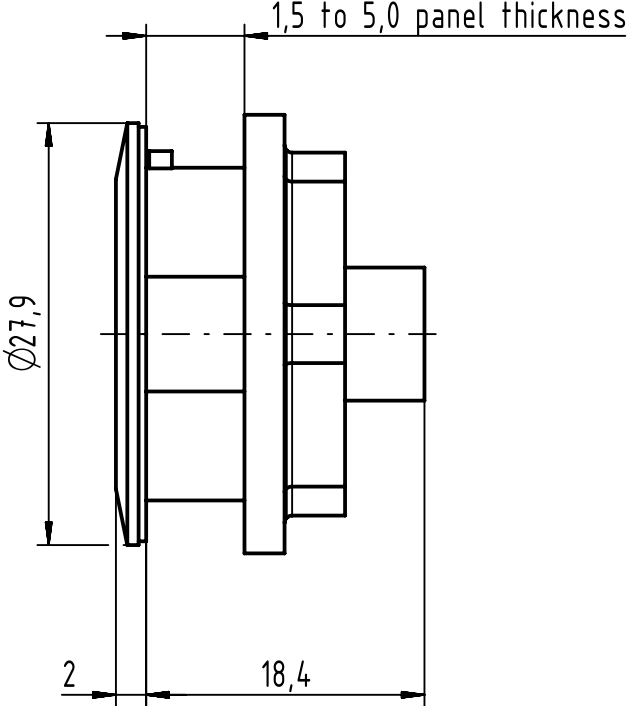

1 2 3 4 5 6

A

B

C

D

PANEL CUT DIMENSIONS

	All rights reserved Department EL PD	All Dimensions in mm Original Size DIN A4		Scale 2:1	Free size tol.	Ref.
		Created by TAMAS	Inspected by PRIESTER	Standardisation KOHLER	Date 2018-04-24	State Final Release
HARTING Electronics GmbH D-32339 Espelkamp		Title har-port HIFF PFT white			Doc-Key / ECM-Nr. 100775436/UGD/002/A 500000133321	
		Type TB	Number 09454520003		Rev. A	Page 1/1