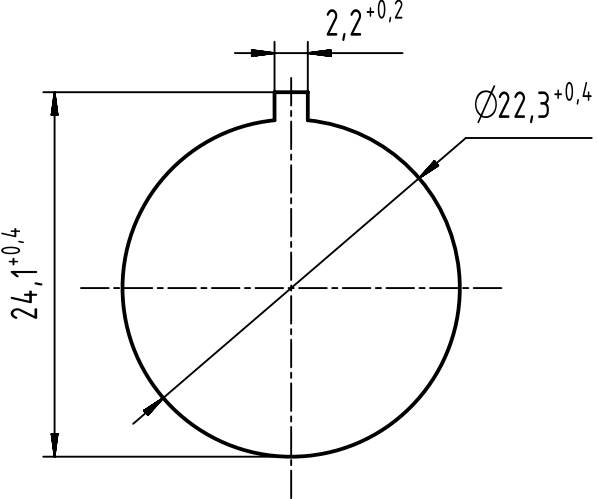

1 2 3 4 5 6

A

B

C

D

PANEL CUT DIMENSIONS

	All rights reserved Department EL PD	All Dimensions in mm Original Size DIN A4		Scale 2:1	Free size tol.	Ref.
		Created by TAMAS	Inspected by PRIESTER	Standardisation KOHLER	Date 2018-04-24	State Final Release
HARTING Electronics GmbH D-32339 Espelkamp		Title har-port HIFF PFT white			Doc-Key / ECM-Nr. 100775436/UGD/002/A 500000133321	
		Type TB	Number 09454520003		Rev. A	Page 1/1