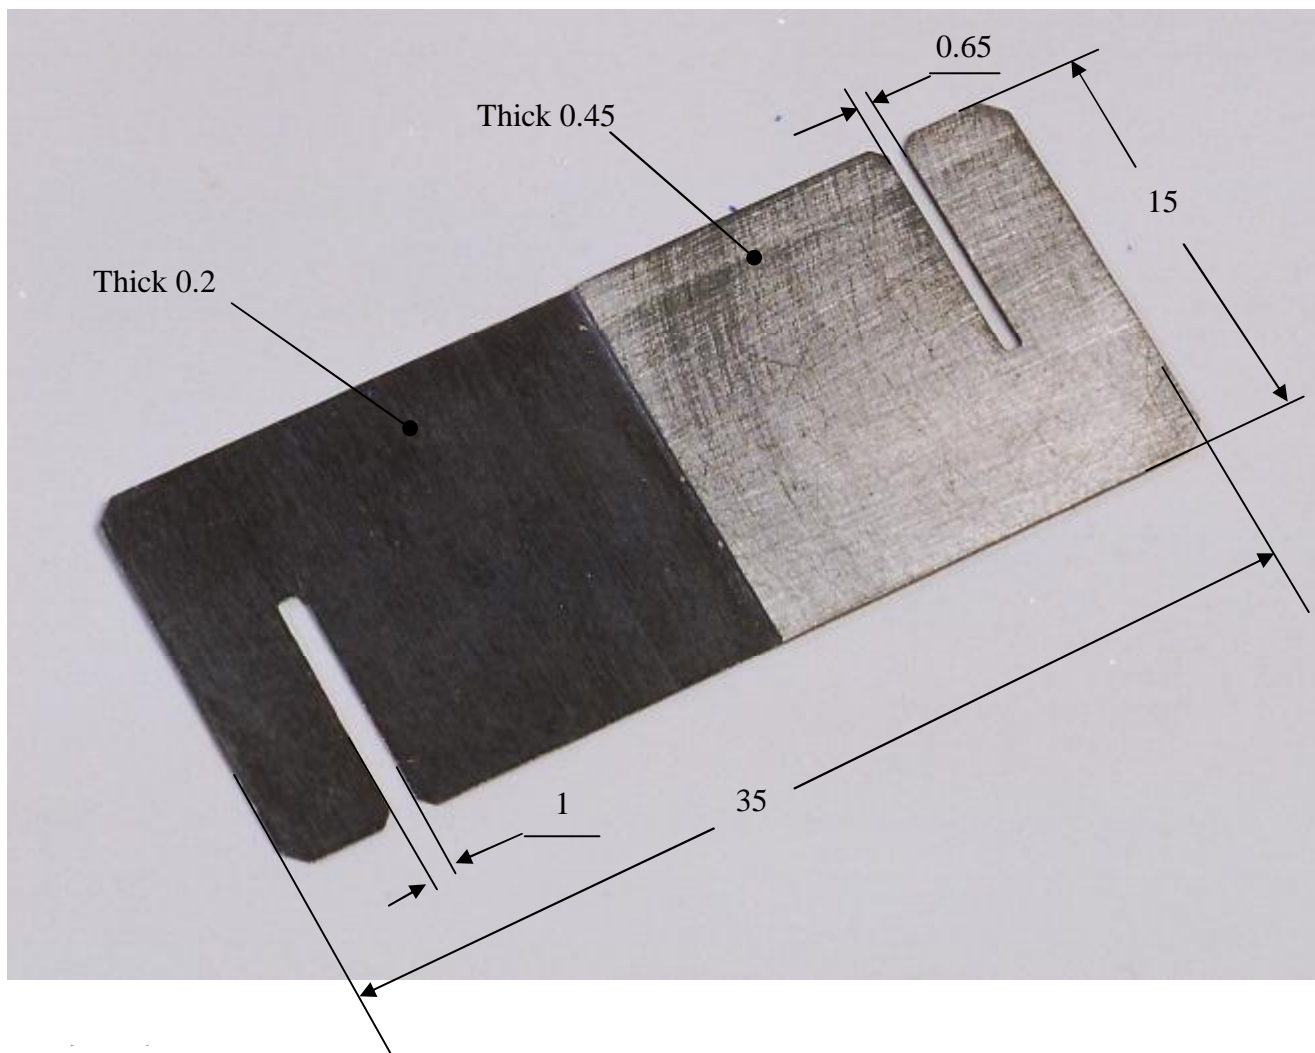

CONTROL GAUGE
THICKNESS 0.45 - 0.2

R282.862.060

Series : **OUT**

GAUGE FOR SEMI-RIGID CABLE TYPE .085 AND .141

Issue : 0050 A

In the effort to improve our product, we reserve the right to make changes judged to be necessary.