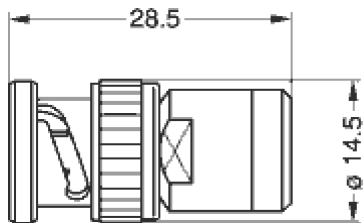

**Cable Fixing** 0 - 0 mm

**Variant 2** :

	A	L	Weight
Mm.	14.5	28.5	18.7
In.	0.57	1.12	0.74