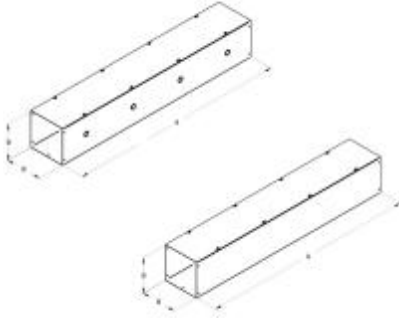

## Type 1 Lay In Screw Cover Wireway CWSC Series

### Painted Steel

Length	Knock Outs	Knock					
		2.5 x 2.5	4 x 4	6 x 6	8 x 8	10 x 10	12 x 12
12.00	w/KO	CWSC212	CWSC412	CWSC612	CWSC812	-	CWSC1212
18.00	w/KO	-	-	-	-	-	-
24.00	w/KO	CWSC224	CWSC424	CWSC624	CWSC824	-	CWSC1224
36.00	w/KO	CWSC236	CWSC436	CWSC636	CWSC836	-	CWSC1236
48.00	w/KO	CWSC248	CWSC448	CWSC648	CWSC848	-	CWSC1248
60.00	w/KO	CWSC260	CWSC460	CWSC660	CWSC860	-	CWSC1260
72.00	w/KO	-	CWSC472	CWSC672	-	-	-
96.00	w/KO	-	-	-	-	-	-
120.00	w/KO	CWSC2120	CWSC4120	CWSC6120	CWSC8120	-	-
12.00	No KO	CWSC212NK	CWSC412NK	CWSC612NK	CWSC812NK	CWSC1012NK	CWSC1212NK
18.00	No KO	-	CWSC418NK	CWSC618NK	CWSC818NK	-	-
24.00	No KO	CWSC224NK	CWSC424NK	CWSC624NK	CWSC824NK	CWSC1024NK	CWSC1224NK
36.00	No KO	CWSC236NK	CWSC436NK	CWSC636NK	CWSC836NK	CWSC1036NK	CWSC1236NK
48.00	No KO	CWSC248NK	CWSC448NK	CWSC648NK	CWSC848NK	CWSC1048NK	CWSC1248NK
60.00	No KO	CWSC260NK	CWSC460NK	CWSC660NK	CWSC860NK	CWSC1060NK	CWSC1260NK
72.00	No KO	-	CWSC472NK	CWSC672NK	CWSC872NK	CWSC1072NK	CWSC1272NK
96.00	No KO	-	-	-	-	CWSC1096NK	CWSC1296NK
120.00	No KO	CWSC2120NK	CWSC4120NK	CWSC6120NK	CWSC8120NK	CWSC10120NK	CWSC12120NK