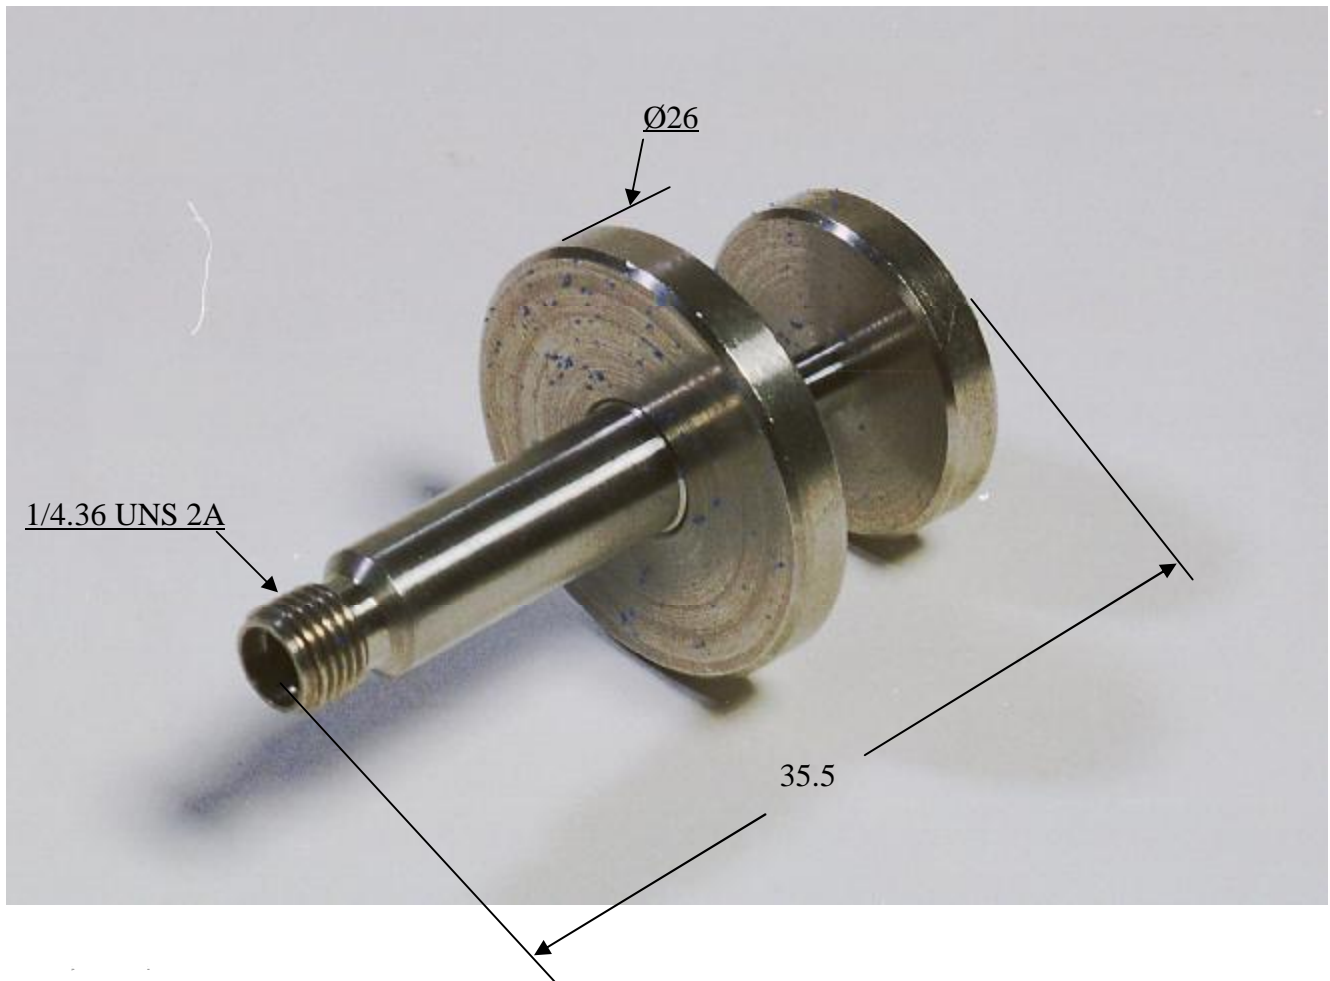

INSULATOR MOUNTING TOOL
FOR MALE SMA

R282.730.040Series : **OUT****Issue : 0050 A**

In the effort to improve our product, we reserve the right to make changes judged to be necessary.

Mouser Electronics

Authorized Distributor

Click to View Pricing, Inventory, Delivery & Lifecycle Information:

[Radial:](#)

[R282730040](#)