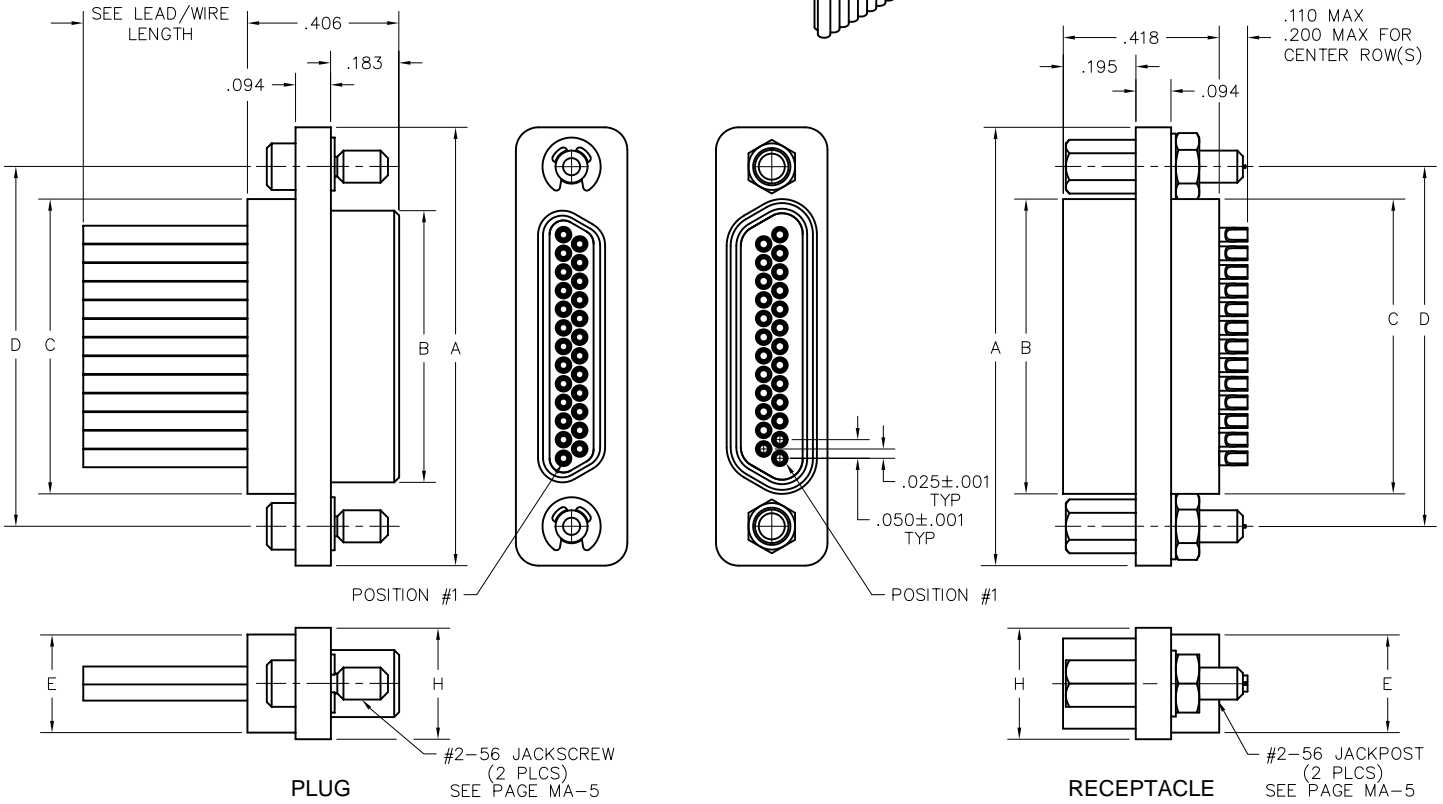

Cable to Cable

.050"

9 thru 100 Contacts

Rugged Metal

MM

Rugged Plastic

MN

MM-223-025-2A3-2200
(METAL)

MN-221-025-2A3-2200
(PLASTIC)

MM-212-025-161-41WA
(METAL)

MN-211-025-161-41WA
(PLASTIC)

SIZE	CONTACT ROWS	DIMENSIONS							H	HARDWARE
		A	B		C	D	E			
			PLUG MAX	RCPT MAX				POTTING WELL MAX		
9	2	.775	.334	.400	.390	.565	.270	.298	#2-56 UNC THD (.092 DIA THRU)	
15		.925	.484	.550	.540	.715				
21		1.075	.634	.700	.690	.865				
25		1.175	.734	.800	.790	.965				
31		1.325	.884	.950	.940	1.115				
37		1.475	1.034	1.100	1.090	1.265				
51**		1.825	1.384	1.450	1.440	1.615				
51	3	1.425	.984	1.050	1.040	1.215	.310	.341		
69		1.725	1.284	1.350	1.340	1.515				
100	4	2.160	1.384	1.508	1.432	1.800	.360	.384	#4-40 UNC THD (.147 DIA THRU)	

* = 69 POSITION CONNECTORS ARE AVAILABLE IN METAL ONLY.

** = 2 ROW, 51 POSITION CONNECTORS ARE AVAILABLE IN METAL ONLY,
(NON MIL-SPEC INTERFACE).

Mouser Electronics

Authorized Distributor

Click to View Pricing, Inventory, Delivery & Lifecycle Information: