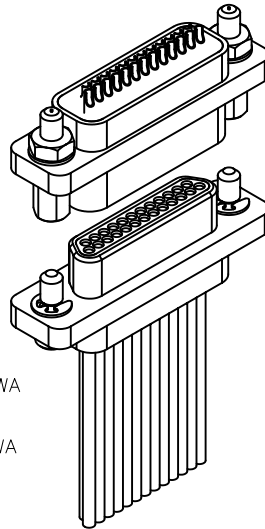

Cable to Cable

.050"

9 thru 100 Contacts

Rugged Metal

MM

Rugged Plastic

MN

MM-223-025-2A3-2200
(METAL)

MN-221-025-2A3-2200
(PLASTIC)

MM-212-025-161-41WA
(METAL)

MN-211-025-161-41WA
(PLASTIC)

SIZE	CONTACT ROWS	DIMENSIONS							H	HARDWARE
		A	B		C	D	E			
			PLUG MAX	RCPT MAX				POTTING WELL MAX		
9	2	.775	.334	.400	.390	.565	.270	.298	#2-56 UNC THD (.092 DIA THRU)	
15		.925	.484	.550	.540	.715				
21		1.075	.634	.700	.690	.865				
25		1.175	.734	.800	.790	.965				
31		1.325	.884	.950	.940	1.115				
37		1.475	1.034	1.100	1.090	1.265				
51**		1.825	1.384	1.450	1.440	1.615				
51	3	1.425	.984	1.050	1.040	1.215	.310	.341		
69		1.725	1.284	1.350	1.340	1.515				
100	4	2.160	1.384	1.508	1.432	1.800	.360	.384	#4-40 UNC THD (.147 DIA THRU)	

* = 69 POSITION CONNECTORS ARE AVAILABLE IN METAL ONLY.

** = 2 ROW, 51 POSITION CONNECTORS ARE AVAILABLE IN METAL ONLY,
(NON MIL-SPEC INTERFACE).

Mouser Electronics

Authorized Distributor

Click to View Pricing, Inventory, Delivery & Lifecycle Information: