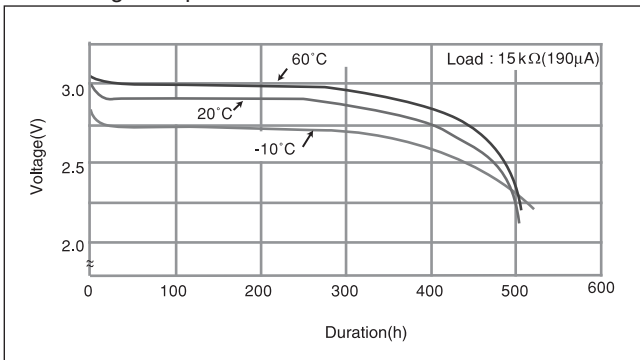

■ Discharge temperature characteristics