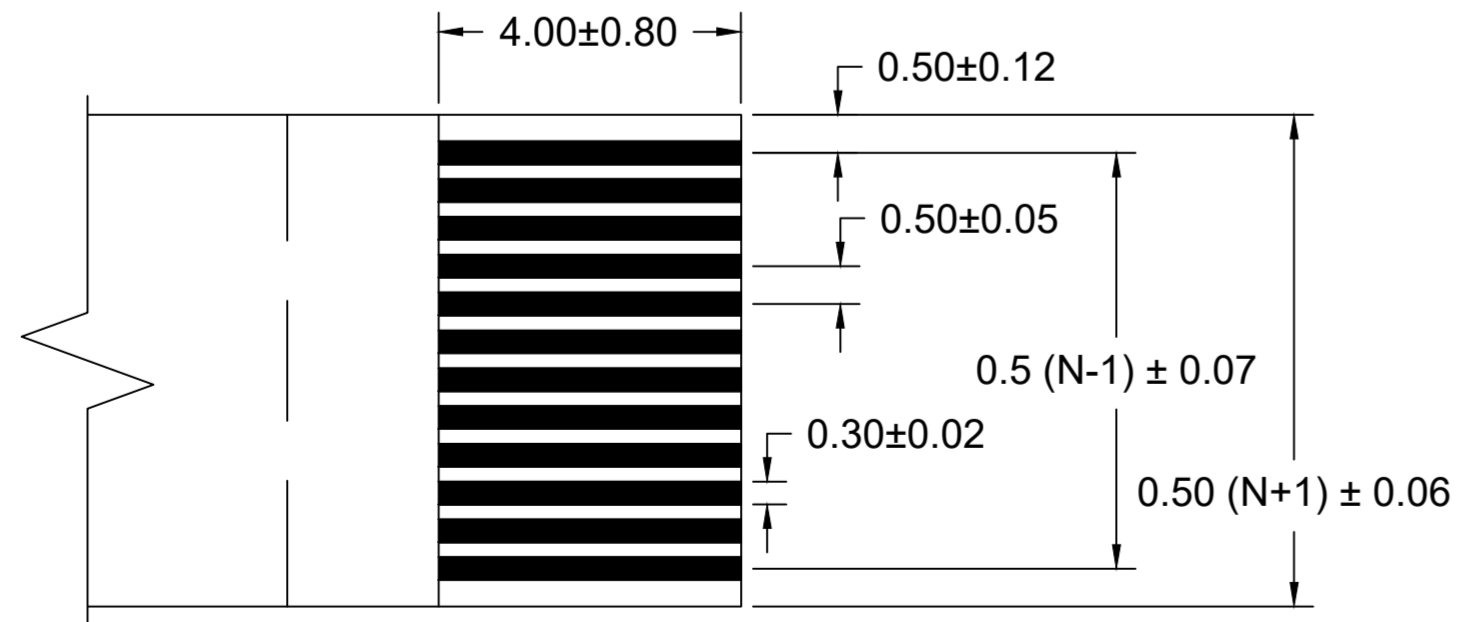

"L" DIM. →	30 ± 2 MM		51 ± 2 MM		76 ± 3 MM		102 ± 3 MM		127 ± 4 MM		152 ± 4 MM		178 ± 4 MM		203 ± 4 MM		229 ± 5 MM		254 ± 5 MM		305 ± 5 MM	
REF DIM →	(1.18 INCH)		(2 INCHES)		(3 INCHES)		(4 INCHES)		(5 INCHES)		(6 INCHES)		(7 INCHES)		(8 INCHES)		(9 INCHES)		(10 INCHES)		(12 INCHES)	
CABLE TYPE →	A	D	A	D	A	D	A	D	A	D	A	D	A	D	A	D	A	D	A	D	A	D
CIRCUITS ↓																						
5	151200723	151200722	151200725	151200724	151200727	151200726	151200729	151200728	151200731	151200730	151200733	151200732	151200735	151200734	151200737	151200736	151200739	151200738	151200741	151200740	151200743	151200742
7	151200745	151200744	151200747	151200746	151200749	151200748	151200751	151200750	151200753	151200752	151200755	151200754	151200757	151200756	151200759	151200758	151200761	151200760	151200763	151200762	151200765	151200764
9	151200767	151200766	151200769	151200768	151200771	151200770	151200773	151200772	151200775	151200774	151200777	151200776	151200779	151200778	151200781	151200780	151200783	151200782	151200785	151200784	151200787	151200786
11	151200789	151200788	151200791	151200790	151200793	151200792	151200795	151200794	151200797	151200796	151200799	151200798	151200801	151200800	151200803	151200802	151200805	151200804	151200807	151200806	151200809	151200808
13	151200811	151200810	151200813	151200812	151200815	151200814	151200817	151200816	151200819	151200818	151200821	151200820	151200823	151200822	151200825	151200824	151200827	151200826	151200829	151200828	151200831	151200830
15	151200833	151200832	151200835	151200834	151200837	151200836	151200839	151200838	151200841	151200840	151200843	151200842	151200845	151200844	151200847	151200846	151200849	151200848	151200851	151200850	151200853	151200852
17	151200855	151200854	151200857	151200856	151200859	151200858	151200861	151200860	151200863	151200862	151200865	151200864	151200867	151200866	151200869	151200868	151200871	151200870	151200873	151200872	151200875	151200874
19	151200877	151200876	151200879	151200878	151200881	151200880	151200883	151200882	151200885	151200884	151200887	151200886	151200889	151200888	151200891	151200890	151200893	151200892	151200895	151200894	151200897	151200896
21	151200899	151200898	151200901	151200900	151200903	151200902	151200905	151200904	151200907	151200906	151200909	151200908	151200911	151200910	151200913	151200912	151200915	151200914	151200917	151200916	151200919	151200918
23	151200921	151200920	151200923	151200922	151200925	151200924	151200927	151200926	151200929	151200928	151200931	151200930	151200933	151200932	151200935	151200934	151200937	151200936	151200939	151200938	151200941	151200940
25	151200943	151200942	151200945	151200944	151200947	151200946	151200949	151200948	151200951	151200950	151200953	151200952	151200955	151200954	151200957	151200956	151200959	151200958	151200961	151200960	151200963	151200962
27	151200965	151200964	151200967	151200966	151200969	151200968	151200971	151200970	151200973	151200972	151200975	151200974	151200977	151200976	151200979	151200978	151200981	151200980	151200983	151200982	151200985	151200984
29	151200987	151200986	151200989	151200988	151200991	151200990	151200993	151200992	151200995	151200994	151200997	151200996	151200999	151200998	151201001	151201000	151201003	151201002	151201005	151201004	151201007	151201006
31	151201009	151201008	151201011	151201010	151201013	151201012	151201015	151201014	151201017	151201016	151201019	151201018	151201021	151201020	151201023	151201022	151201025	151201024	151201027	151201026	151201029	151201028
33	151201031	151201030	151201033	151201032	151201035	151201034	151201037	151201036	151201039	151201038	151201041	151201040	151201043	151201042	151201045	151201044	151201047	151201046	151201049	151201048	151201051	151201050
35	151201053	151201052	151201055	151201054	151201057	151201056	151201059	151201058	151201061	151201060	151201063	151201062	151201065	151201064	151201067	151201066	151201069	151201068	151201071	151201070	151201073	151201072
37	151201075	151201074	151201077	151201076	151201079	151201078	151201081	151201080	151201083	151201082	151201085	151201084	151201087	151201086	151201089	151201088	151201091	151201090	151201093	151201092	151201095	151201094
39	151201097	151201096	151201099	151201098	151201101	151201100	151201103	151201102	151201105	151201104	151201107	151201106	151201109	151201108	151201111	151201110	151201113	151201112	151201115	151201114	151201117	151201116
41	151201119	151201118	151201121	151201120	151201123	151201122	151201125	151201124	151201127	151201126	151201129	151201128	151201131	151201130	151201133	151201132	151201135	151201134	151201137	151201136	151201139	151201138

THIS DRAWING CONTAINS INFORMATION THAT IS PROPRIETARY TO MOLEX ELECTRONIC TECHNOLOGIES, LLC AND SHOULD NOT BE USED WITHOUT WRITTEN PERMISSION

DIMENSION UNITS: MM		SCALE: NA		CURRENT REV DESC: SERIES NUMBER EXPANSION		
GENERAL TOLERANCES (UNLESS SPECIFIED)			molex 0.50MM CENTER FLAT FLEX CABLE (FFC) (105°C, AU PLATING, EXTRA-FLEX) SALES DRAWING PRODUCT CUSTOMER DRAWING			
4 PLACES	±----	±----				
3 PLACES	±----	±----				
2 PLACES	±----	±----				
1 PLACE	±----	±----				
0 PLACES	±----	±----	EC NO: 753551 DRWN: DIEGOG7 2023/04/20 CHK'D: JSMITH11 2023/06/16 APPR: JSMITH11 2023/06/16 INITIAL REVISION:	DRWN: DIEGOG7 2023/01/24 APPR: JSMITH11 2023/04/04	DOCUMENT NUMBER 151200001 DOC TYPE DOC PART REVISION PSD 000 B	
DRAFT WHERE APPLICABLE MUST REMAIN WITHIN DIMENSIONS	THIRD ANGLE PROJECTION	DRAWING	SERIES	MATERIAL NUMBER	CUSTOMER	SHEET NUMBER
		C-SIZE	15120	SEE CHART	GENERAL MARKET	2 OF 2