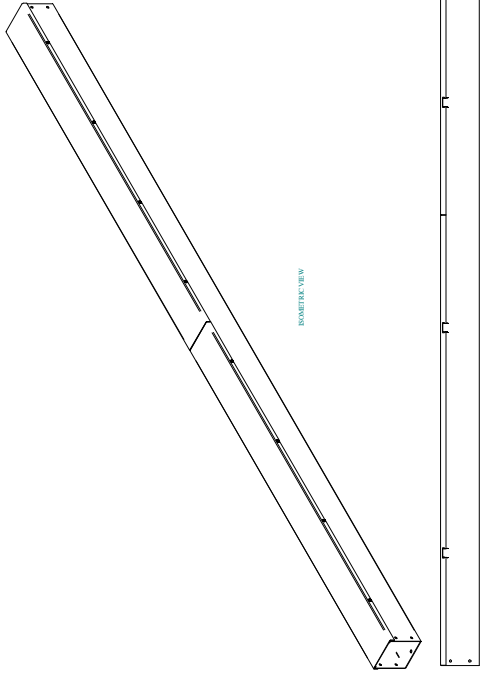

PART NO. CWST496NK

for more information visit

www.hammitg.com

Data subject to change without notice

Isometric drawing Not to Scale

BACK VIEW

ISOMETRIC VIEW

TOP VIEW

FRONT VIEW

BOTTOM VIEW

SIDE VIEW