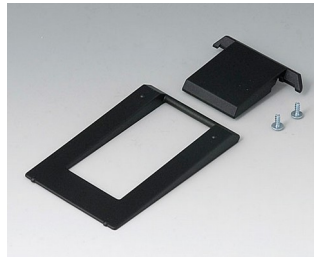

A9250909
Tilt foot bar
ABS (UL 94 HB)
black RAL 9005

Subject to technical modification without notice. © by OKW Gehäusesysteme, Buchen/Germany.