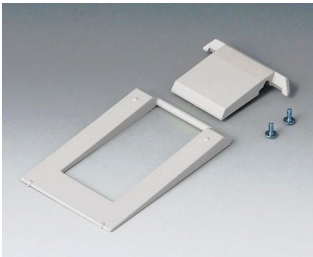

Accessory

A9250907
Tilt foot bar
ABS (UL 94 HB)
off-white RAL 9002