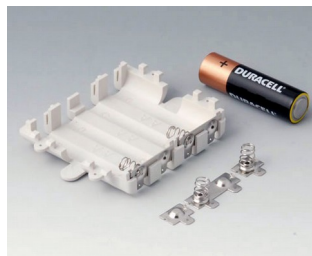

A9173010
9 V contact kit, 1 x 9 V
ABS (UL 94 HB)

A9174002
Battery compartment, 2 x 9 V
ABS (UL 94 HB)
off-white RAL 9002

A9174003
Battery compartment, 1 x 9 V
ABS (UL 94 HB)
off-white RAL 9002

A9174006
Set of battery clips, 1 x 9 V
Steel
tin-plated

A9190011
Set of battery clips, 2 x AA
Steel
nickel-plated

A9190012
Set of battery clips, 4 x AA
Steel
nickel-plated

A9250250
Battery spacer
PE foam
1.97"x0.98"x0.16"

A9345217
Set of battery compartment, 4 x
AA
ABS (UL 94 HB)
off-white RAL 9002