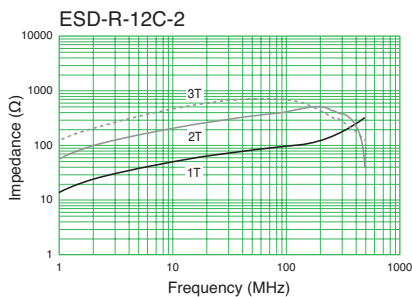

Toroidal Cores (Coated Type)

[RoHS Compliant]

Model	Dimensions(mm)			Frequency range		Color of coating	Compatible toroidal core (bare type)
	OD	ID	T	up to 10MHz (mainly AM band range)	up to 300MHz (mainly FM band range)		
ESD-R-12C-2	12.0	7.3	15.3		●	Blue	
ESD-R-14A	15.0	6.2	3.5	●		Green	—
ESD-R-14C-2	14.0	7.0	3.0		●	Blue	ESD-R-14C
ESD-R-15C	15.2	10.5	12.5		●	Blue	ESD-R-15C-1
ESD-R-17S-1	17.7	9.4	28.8		●	Blue	ESD-R-17S
ESD-R-19E-1	19.0	10.7	5.3		●	Blue	—
ESD-R-25D-8	25.0	15.0	8.0		●	Blue	—
ESD-R-25L-A	25.3	15.1	12.1		●	Blue	ESD-R-25SD
ESD-R-28C-1	28.2	15.8	13.2		●	Blue	—
ESD-R-31C-1	32.0	19.5	9.0		●	Green	ESD-R-31C
ESD-R-31-P	32.0	19.0	15.8	●		Green	

* Above frequency range is a reference only. Please test with actual device before use.

Shape and Dimensions

● ESD-R Series

Impedance vs. Frequency

- All specifications in this catalog and production status of products are subject to change without notice. Prior to the purchase, please contact TOKIN for updated product data.
- Please request for a specification sheet for detailed product data prior to the purchase.
- Before using the product in this catalog, please read "Precautions" and other safety precautions listed in the printed version catalog.