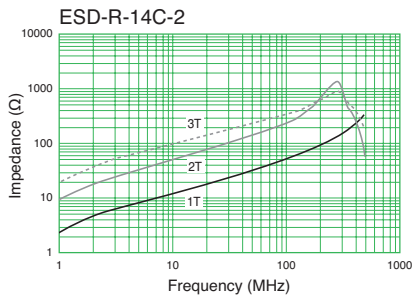

Toroidal Cores (Coated Type)

[RoHS Compliant]

Model	Dimensions(mm)			Frequency range		Color of coating	Compatible toroidal core (bare type)
	OD	ID	T	up to 10MHz (mainly AM band range)	up to 300MHz (mainly FM band range)		
ESD-R-12C-2	12.0	7.3	15.3		●	Blue	
ESD-R-14A	15.0	6.2	3.5	●		Green	—
ESD-R-14C-2	14.0	7.0	3.0		●	Blue	ESD-R-14C
ESD-R-15C	15.2	10.5	12.5		●	Blue	ESD-R-15C-1
ESD-R-17S-1	17.7	9.4	28.8		●	Blue	ESD-R-17S
ESD-R-19E-1	19.0	10.7	5.3		●	Blue	—
ESD-R-25D-8	25.0	15.0	8.0		●	Blue	—
ESD-R-25L-A	25.3	15.1	12.1		●	Blue	ESD-R-25SD
ESD-R-28C-1	28.2	15.8	13.2		●	Blue	—
ESD-R-31C-1	32.0	19.5	9.0		●	Green	ESD-R-31C
ESD-R-31-P	32.0	19.0	15.8	●		Green	

* Above frequency range is a reference only. Please test with actual device before use.

Shape and Dimensions

● ESD-R Series

Impedance vs. Frequency

- All specifications in this catalog and production status of products are subject to change without notice. Prior to the purchase, please contact TOKIN for updated product data.
- Please request for a specification sheet for detailed product data prior to the purchase.
- Before using the product in this catalog, please read "Precautions" and other safety precautions listed in the printed version catalog.