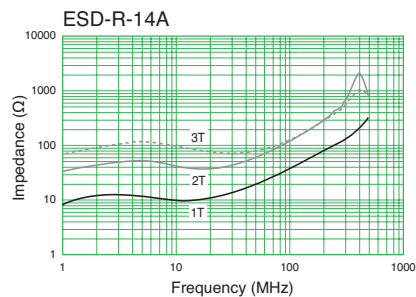

Toroidal Cores (Coated Type)

[RoHS Compliant]

Model	Dimensions(mm)			Frequency range		Color of coating	Compatible toroidal core (bare type)
	OD	ID	T	up to 10MHz (mainly AM band range)	up to 300MHz (mainly FM band range)		
ESD-R-12C-2	12.0	7.3	15.3		●	Blue	
ESD-R-14A	15.0	6.2	3.5	●		Green	—
ESD-R-14C-2	14.0	7.0	3.0		●	Blue	ESD-R-14C
ESD-R-15C	15.2	10.5	12.5		●	Blue	ESD-R-15C-1
ESD-R-17S-1	17.7	9.4	28.8		●	Blue	ESD-R-17S
ESD-R-19E-1	19.0	10.7	5.3		●	Blue	—
ESD-R-25D-8	25.0	15.0	8.0		●	Blue	—
ESD-R-25L-A	25.3	15.1	12.1		●	Blue	ESD-R-25SD
ESD-R-28C-1	28.2	15.8	13.2		●	Blue	—
ESD-R-31C-1	32.0	19.5	9.0		●	Green	ESD-R-31C
ESD-R-31-P	32.0	19.0	15.8	●		Green	

* Above frequency range is a reference only. Please test with actual device before use.

Shape and Dimensions

● ESD-R Series

Impedance vs. Frequency

- All specifications in this catalog and production status of products are subject to change without notice. Prior to the purchase, please contact TOKIN for updated product data.
- Please request for a specification sheet for detailed product data prior to the purchase.
- Before using the product in this catalog, please read "Precautions" and other safety precautions listed in the printed version catalog.