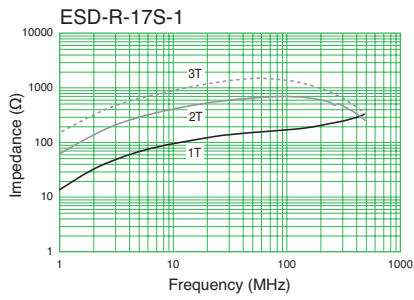

Impedance vs. Frequency

- All specifications in this catalog and production status of products are subject to change without notice. Prior to the purchase, please contact TOKIN for updated product data.
- Please request for a specification sheet for detailed product data prior to the purchase.
- Before using the product in this catalog, please read "Precautions" and other safety precautions listed in the printed version catalog.