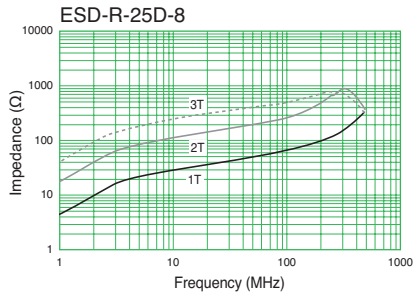

Impedance vs. Frequency

- All specifications in this catalog and production status of products are subject to change without notice. Prior to the purchase, please contact TOKIN for updated product data.
- Please request for a specification sheet for detailed product data prior to the purchase.
- Before using the product in this catalog, please read "Precautions" and other safety precautions listed in the printed version catalog.