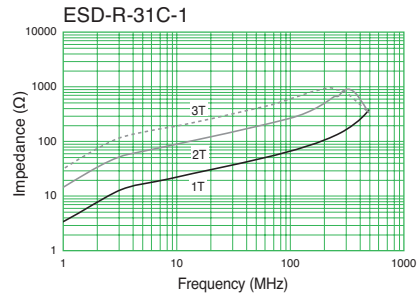

Impedance vs. Frequency

- All specifications in this catalog and production status of products are subject to change without notice. Prior to the purchase, please contact TOKIN for updated product data.
- Please request for a specification sheet for detailed product data prior to the purchase.
- Before using the product in this catalog, please read "Precautions" and other safety precautions listed in the printed version catalog.