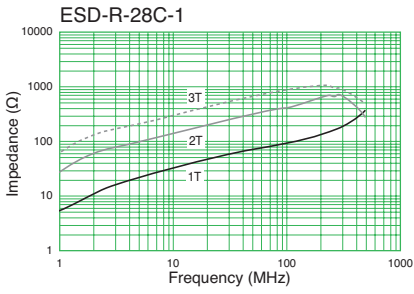

Impedance vs. Frequency

- All specifications in this catalog and production status of products are subject to change without notice. Prior to the purchase, please contact TOKIN for updated product data.
- Please request for a specification sheet for detailed product data prior to the purchase.
- Before using the product in this catalog, please read "Precautions" and other safety precautions listed in the printed version catalog.