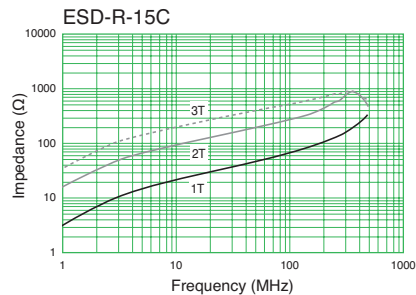

Toroidal Cores (Coated Type)

[RoHS Compliant]

Model	Dimensions(mm)			Frequency range		Color of coating	Compatible toroidal core (bare type)
	OD	ID	T	up to 10MHz (mainly AM band range)	up to 300MHz (mainly FM band range)		
ESD-R-12C-2	12.0	7.3	15.3		●	Blue	
ESD-R-14A	15.0	6.2	3.5	●		Green	—
ESD-R-14C-2	14.0	7.0	3.0		●	Blue	ESD-R-14C
ESD-R-15C	15.2	10.5	12.5		●	Blue	ESD-R-15C-1
ESD-R-17S-1	17.7	9.4	28.8		●	Blue	ESD-R-17S
ESD-R-19E-1	19.0	10.7	5.3		●	Blue	—
ESD-R-25D-8	25.0	15.0	8.0		●	Blue	—
ESD-R-25L-A	25.3	15.1	12.1		●	Blue	ESD-R-25SD
ESD-R-28C-1	28.2	15.8	13.2		●	Blue	—
ESD-R-31C-1	32.0	19.5	9.0		●	Green	ESD-R-31C
ESD-R-31-P	32.0	19.0	15.8	●		Green	

* Above frequency range is a reference only. Please test with actual device before use.

Shape and Dimensions

● ESD-R Series

Impedance vs. Frequency

- All specifications in this catalog and production status of products are subject to change without notice. Prior to the purchase, please contact TOKIN for updated product data.
- Please request for a specification sheet for detailed product data prior to the purchase.
- Before using the product in this catalog, please read "Precautions" and other safety precautions listed in the printed version catalog.