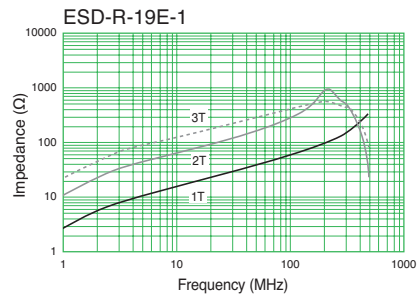

Impedance vs. Frequency

- All specifications in this catalog and production status of products are subject to change without notice. Prior to the purchase, please contact TOKIN for updated product data.
- Please request for a specification sheet for detailed product data prior to the purchase.
- Before using the product in this catalog, please read "Precautions" and other safety precautions listed in the printed version catalog.