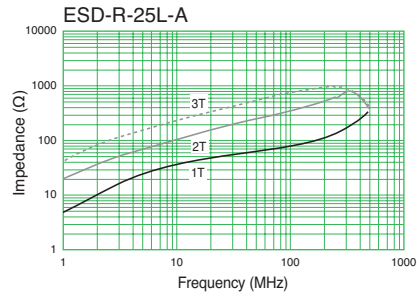

Impedance vs. Frequency

- All specifications in this catalog and production status of products are subject to change without notice. Prior to the purchase, please contact TOKIN for updated product data.
- Please request for a specification sheet for detailed product data prior to the purchase.
- Before using the product in this catalog, please read "Precautions" and other safety precautions listed in the printed version catalog.