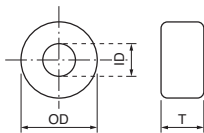

Toroidal Cores (Coated Type)

[RoHS Compliant]

Model	Dimensions(mm)			Frequency range		Color of coating	Compatible toroidal core (bare type)
	OD	ID	T	up to 10MHz (mainly AM band range)	up to 300MHz (mainly FM band range)		
ESD-R-12C-2	12.0	7.3	15.3		●	Blue	
ESD-R-14A	15.0	6.2	3.5	●		Green	—
ESD-R-14C-2	14.0	7.0	3.0		●	Blue	ESD-R-14C
ESD-R-15C	15.2	10.5	12.5		●	Blue	ESD-R-15C-1
ESD-R-17S-1	17.7	9.4	28.8		●	Blue	ESD-R-17S
ESD-R-19E-1	19.0	10.7	5.3		●	Blue	—
ESD-R-25D-8	25.0	15.0	8.0		●	Blue	—
ESD-R-25L-A	25.3	15.1	12.1		●	Blue	ESD-R-25SD
ESD-R-28C-1	28.2	15.8	13.2		●	Blue	—
ESD-R-31C-1	32.0	19.5	9.0		●	Green	ESD-R-31C
ESD-R-31-P	32.0	19.0	15.8	●		Green	

* Above frequency range is a reference only. Please test with actual device before use.

Shape and Dimensions

● ESD-R Series

Impedance vs. Frequency

- All specifications in this catalog and production status of products are subject to change without notice. Prior to the purchase, please contact TOKIN for updated product data.
- Please request for a specification sheet for detailed product data prior to the purchase.
- Before using the product in this catalog, please read "Precautions" and other safety precautions listed in the printed version catalog.