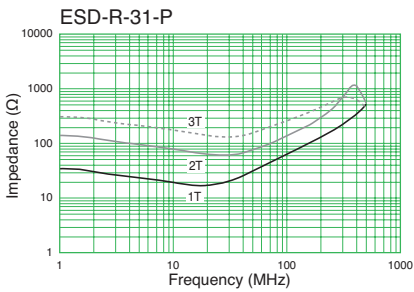

Impedance vs. Frequency

- All specifications in this catalog and production status of products are subject to change without notice. Prior to the purchase, please contact TOKIN for updated product data.
- Please request for a specification sheet for detailed product data prior to the purchase.
- Before using the product in this catalog, please read "Precautions" and other safety precautions listed in the printed version catalog.