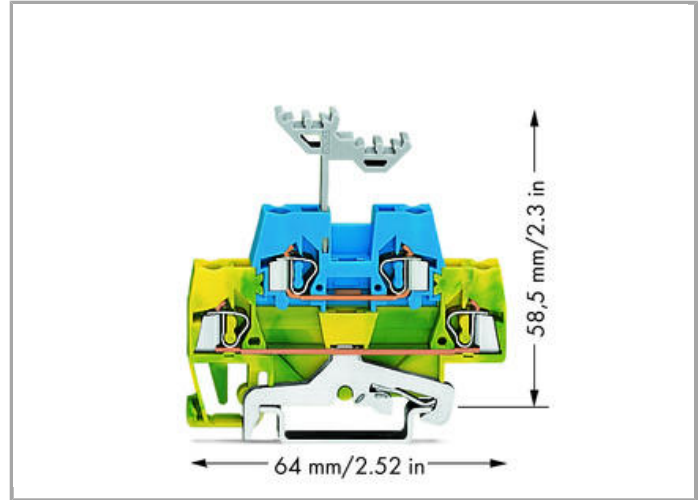

Data sheet | Item number: 280-537

Double-deck terminal block; Ground conductor/through terminal block; with marker carrier; for DIN-rail 35 x 15 and 35 x 7.5; 2.5 mm<sup>2</sup>; CAGE CLAMP®

[www.wago.com/280-537](http://www.wago.com/280-537)