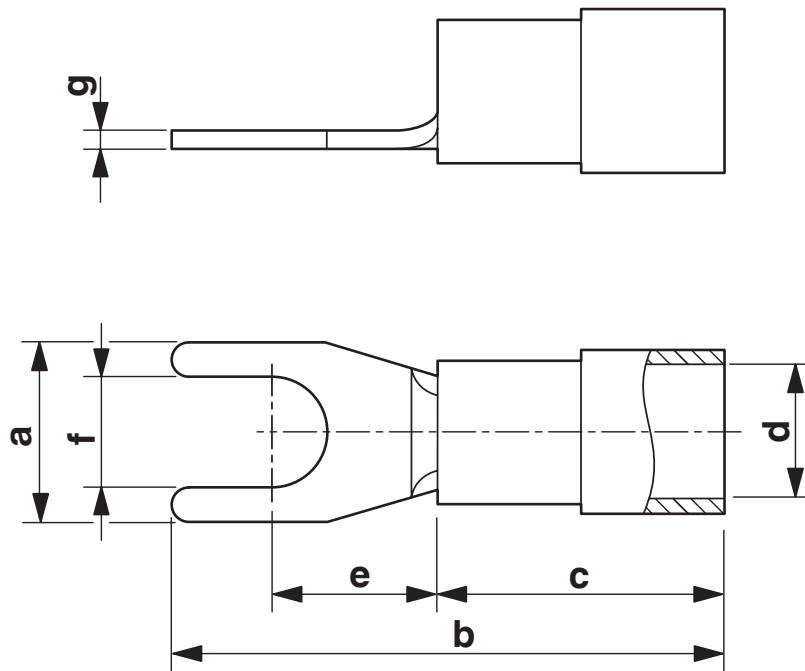

Electrical properties

Fuse	yes
------	-----

Dimensions

Dimensional drawing	
---------------------	---

Width	5.7 mm
Sleeve length	22 mm
Length of the insulating material sleeve	11 mm
Maximum stripping length	8 mm
Distance from the center to the insulating material sleeve	6.5 mm
Min. material thickness	0.8 mm
Inner dimensions of the insulating collar	4.5 mm

Internal dimensions

Internal diameter	3.7 mm
-------------------	--------

Material specifications

Color	blue (RAL 5015)
Material	Copper
Flammability rating according to UL 94	V2
Coating	tin-plated
Insulating material	PA
Components	halogen-free

Mechanical properties

Technical data

Sleeve length	22 mm
---------------	-------

C-FCI 2,5/M3,5 - Fork-type cable lug

3240038

<https://www.phoenixcontact.com/us/products/3240038>

Drawings

Dimensional drawing