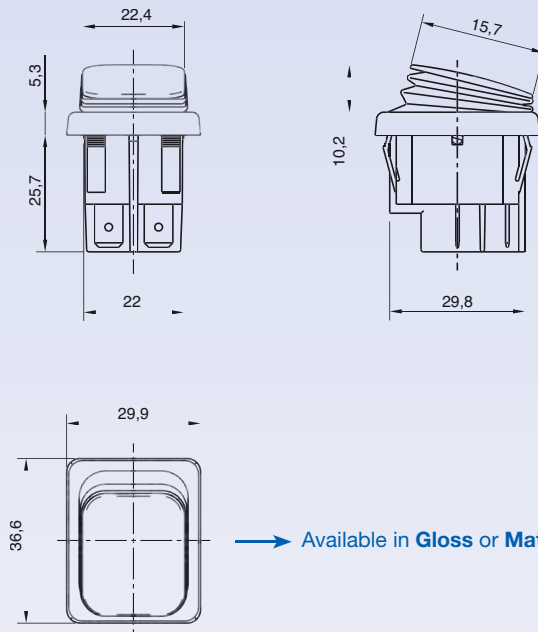

4 Gloss version

5 Mat version

L Gloss version

P Mat version