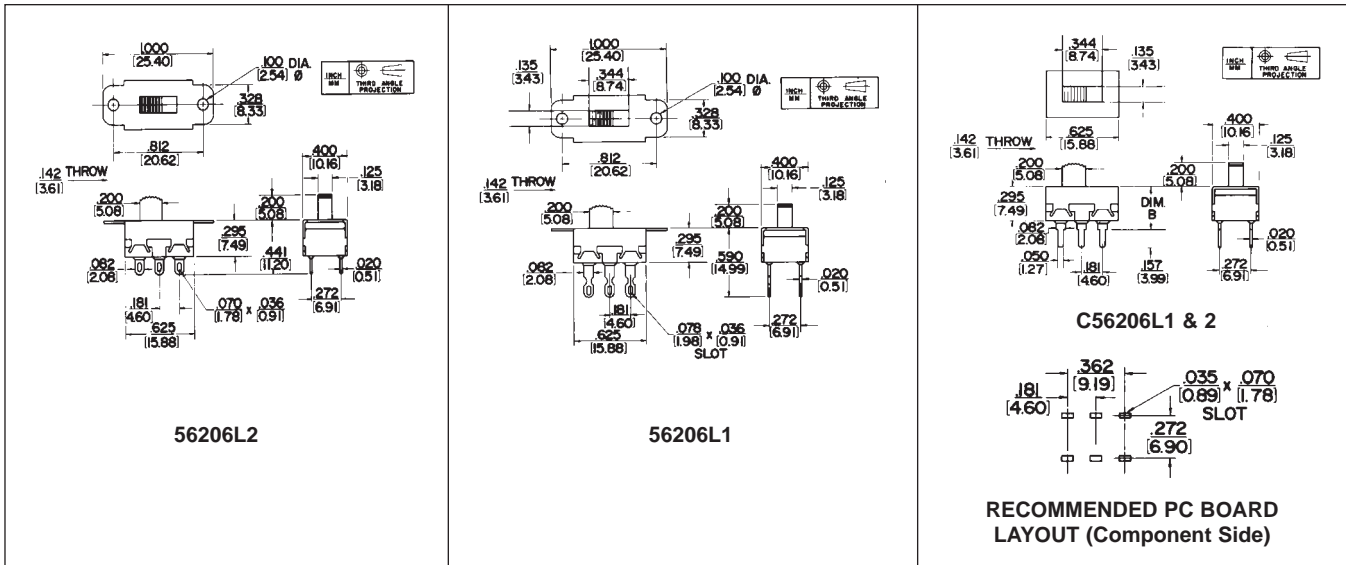

MINIATURE SLIDE SWITCHES

DIMENSIONS ARE FOR REFERENCE ONLY $\frac{\text{Inch}}{\text{(mm)}}$

NOTE: Contact your Switchcraft Representative for price and delivery.

Mouser Electronics

Authorized Distributor

Click to View Pricing, Inventory, Delivery & Lifecycle Information:

[Switchcraft:](#)

[56206L1X](#) [C56206L2X](#) [56206L2X](#) [56206L2](#)