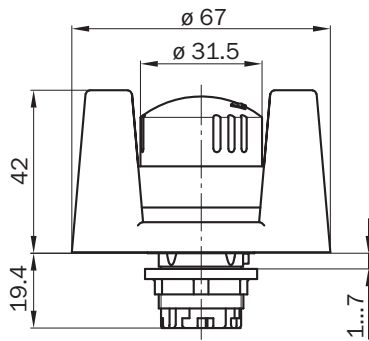

eCI@ss 8.1	27371244
eCI@ss 9.0	27371244
eCI@ss 10.0	27371291
eCI@ss 11.0	27371291
eCI@ss 12.0	27371291
ETIM 5.0	EC002034
ETIM 6.0	EC002034
ETIM 7.0	EC002034
ETIM 8.0	EC002034
UNSPSC 16.0901	39121545

Dimensional drawing (Dimensions in mm (inch))