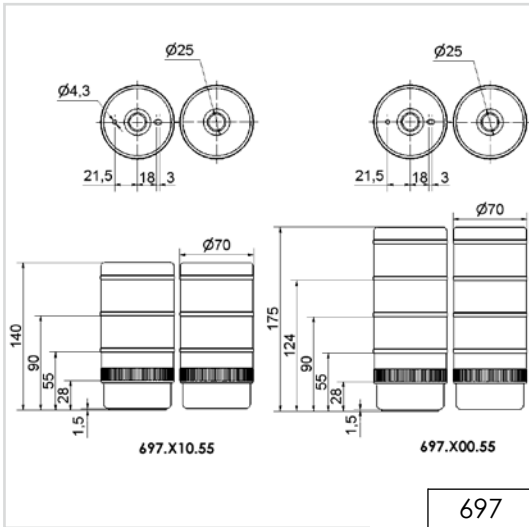

TECHNICAL SPECIFICATIONS:

Life duration up to 50,000 hrs

Dimensions (Ø x Height):	2 tier: 37.5 mm x 127.5 mm 3 tier: 37.5 mm x 161.5 mm 4 tier: 37.5 mm x 195.5 mm 5 tier: 37.5 mm x 229.5 mm (Protrusion from panel)
Housing:	PC
Fixing:	Single hole mounting for Ø 22.5 mm (M22 x 1.5 mm) Base or bracket mounting (accessory)
Connection:	Cable connection: Cable, 2 m long, Plug connection: M12 Plug (2/3 tier: 5 pole; 4/5 tier: 8 pole)
Current consumption:	50 mA per tier / buzzer
Nut and seal included in assembly.	

Further accessories can be found on page 79.

TECHNICAL DIAGRAMS:

see page 312

Technical Diagrams

Technical Diagrams

! ADDITIONAL INFORMATION:

You are welcome to request the technical diagrams in digital form. The relevant 3D models, instruction leaflets and connection diagrams can be obtained from us or downloaded from our homepage at any time.

Technical Diagrams

Technical Diagrams

- 1**
- 1a - 698/699
 - 1b - 698/699 + 960 698 05
 - 1c - 698/699 + 960 698 02/960 698 04
 - 1d - 698/699 + 960 698 01/960 698 03
 - 1e - 960 000 01
 - 1f - 960 000 41

- 2**
- 2a - 69x 120 xx, 69x 320 xx, 69x 130 xx, 69x 330 xx
 - 2b - 69x 220 xx, 69x 420 xx, 69x 230 xx, 69x 430 xx
 - 2c - 69x 110 xx, 69x 310 xx
 - 2d - 69x 210 xx, 69x 410 xx
 - 2e - 69x 140 xx, 69x 340 xx, 69x 150 xx, 69x 350 xx
 - 2f - 69x 240 xx, 69x 440 xx, 69x 250 xx, 69x 450 xx
 - 2g - 69x 160 xx, 69x 360 xx
 - 2h - 69x 260 xx, 69x 460 xx