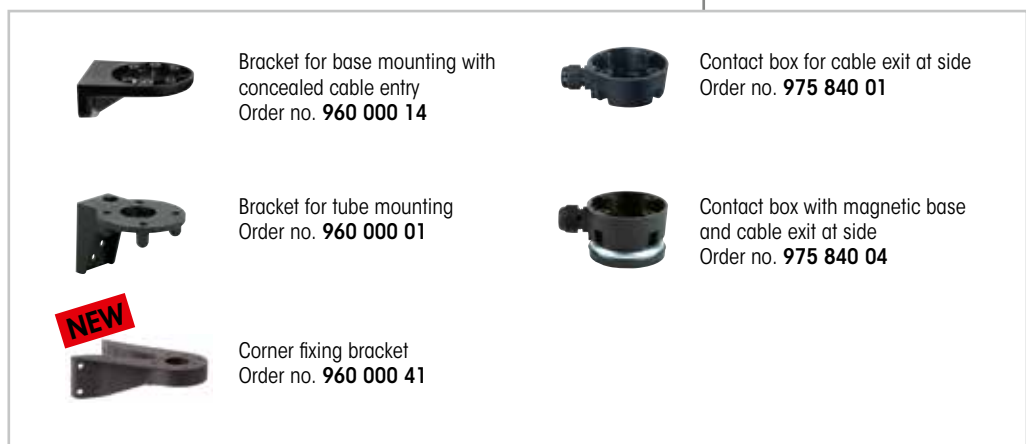

This is how to select your signal tower

► STEP 1

Select the signal tower of your choice with or without buzzer, with the appropriate connection, housing colour, voltage and number of tiers.

Part numbers can be found on pages 74 and 75.

- 2-5 tiers
- With or without buzzer
- M12 plug or cable
- Black or silver finish

► STEP 2

Select up to two extension tubes.

► STEP 3

Select the appropriate fixing accessories for your application, using for example a tube and base or a bracket mount.

► STEP 4

Where appropriate, select the bracket and the contact box.

TIP

The Signal Devices Site on the internet: www.werma.com

On the signal tower pages of www.werma.com use the selection tool „Configurator“ to select the Kompakt 37 signal tower according to your requirements. With the help of intuitive questions and pictures you will be able to make your choice with just a few mouse clicks.

NEW

Signal Towers · completely pre-assembled · KOMPAKT 37

- Pre-assembled signal tower with max. 5 tiers
- With or without buzzer
- LED permanent light
- Available with M12 plug or cable connection
- Also available in metal finish and clear lens