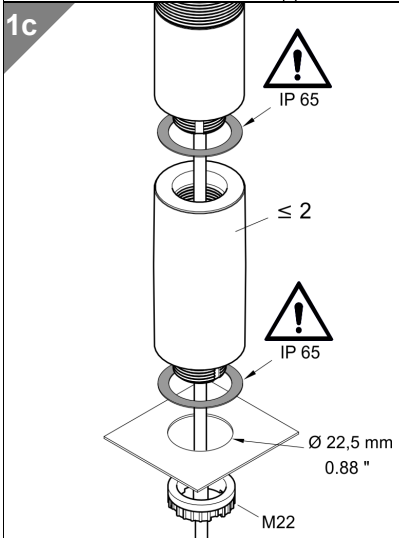

TECHNICAL SPECIFICATIONS:

Life duration up to 50,000 hrs

Dimensions (Ø x Height):	2 tier: 37.5 mm x 127.5 mm 3 tier: 37.5 mm x 161.5 mm 4 tier: 37.5 mm x 195.5 mm 5 tier: 37.5 mm x 229.5 mm (Protrusion from panel)
Housing:	PC
Fixing:	Single hole mounting for Ø 22.5 mm (M22 x 1.5 mm) Base or bracket mounting (accessory)
Connection:	Cable connection: Cable, 2 m long, Plug connection: M12 Plug (2/3 tier: 5 pole; 4/5 tier: 8 pole)
Current consumption:	50 mA per tier / buzzer
Nut and seal included in assembly.	

Further accessories can be found on page 79.

TECHNICAL DIAGRAMS:

see page 312

Technical Diagrams

Technical Diagrams

! ADDITIONAL INFORMATION:

You are welcome to request the technical diagrams in digital form. The relevant 3D models, instruction leaflets and connection diagrams can be obtained from us or downloaded from our homepage at any time.

Technical Diagrams

Technical Diagrams

- 1**
- 1a - 698/699
 - 1b - 698/699 + 960 698 05
 - 1c - 698/699 + 960 698 02/960 698 04
 - 1d - 698/699 + 960 698 01/960 698 03
 - 1e - 960 000 01
 - 1f - 960 000 41

- 2**
- 2a - 69x 120 xx, 69x 320 xx, 69x 130 xx, 69x 330 xx
 - 2b - 69x 220 xx, 69x 420 xx, 69x 230 xx, 69x 430 xx
 - 2c - 69x 110 xx, 69x 310 xx
 - 2d - 69x 210 xx, 69x 410 xx
 - 2e - 69x 140 xx, 69x 340 xx, 69x 150 xx, 69x 350 xx
 - 2f - 69x 240 xx, 69x 440 xx, 69x 250 xx, 69x 450 xx
 - 2g - 69x 160 xx, 69x 360 xx
 - 2h - 69x 260 xx, 69x 460 xx