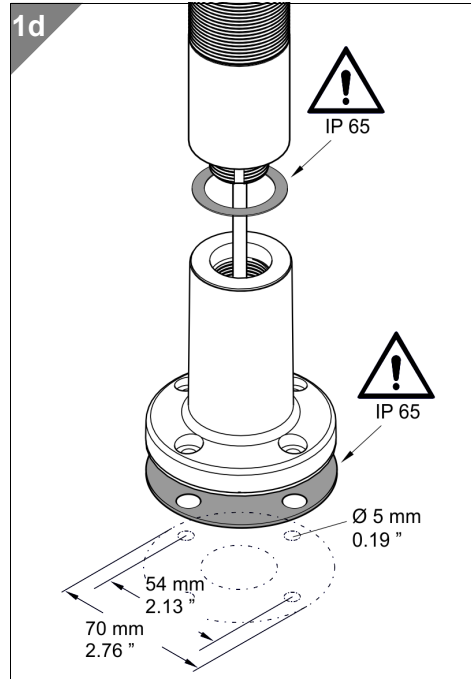

1. **1**
2. 1a - 698/699
   - 1b - 698/699 + 960 698 05
   - 1c - 698/699 + 960 698 02/960 698 04
   - 1d - 698/699 + 960 698 01/960 698 03
   - 1e - 960 000 01
   - 1f - 960 000 41