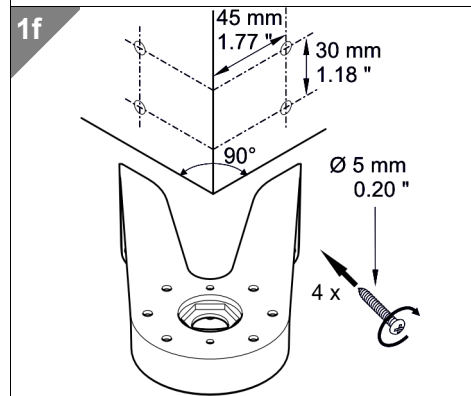

1. **1**
2. 1a - 698/699
   - 1b - 698/699 + 960 698 05
   - 1c - 698/699 + 960 698 02/960 698 04
   - 1d - 698/699 + 960 698 01/960 698 03
   - 1e - 960 000 01
   - 1f - 960 000 41