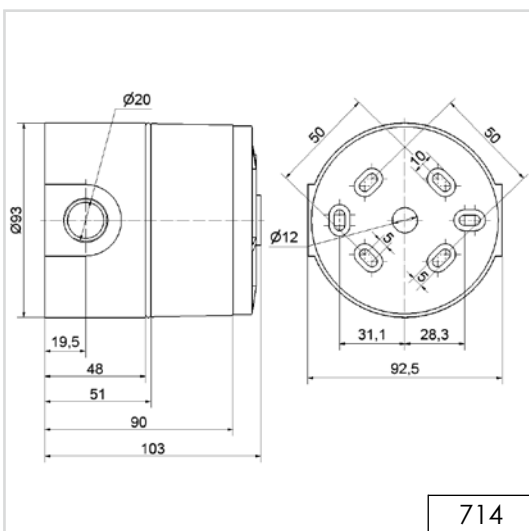

TECHNICAL SPECIFICATIONS:

Life duration up to 50,000 hrs

Dimensions (Ø x Height):	2 tier: 37.5 mm x 127.5 mm 3 tier: 37.5 mm x 161.5 mm 4 tier: 37.5 mm x 195.5 mm 5 tier: 37.5 mm x 229.5 mm (Protrusion from panel)
Housing:	PC
Fixing:	Single hole mounting for Ø 22.5 mm (M22 x 1.5 mm) Base or bracket mounting (accessory)
Connection:	Cable connection: Cable, 2 m long, Plug connection: M12 Plug (2/3 tier: 5 pole; 4/5 tier: 8 pole)
Current consumption:	50 mA per tier / buzzer
Nut and seal included in assembly.	

Further accessories can be found on page 79.

TECHNICAL DIAGRAMS:

see page 312

Technical Diagrams

Technical Diagrams

! ADDITIONAL INFORMATION:

You are welcome to request the technical diagrams in digital form. The relevant 3D models, instruction leaflets and connection diagrams can be obtained from us or downloaded from our homepage at any time.

Technical Diagrams

Technical Diagrams

- 1**
- 1a - 698/699
 - 1b - 698/699 + 960 698 05
 - 1c - 698/699 + 960 698 02/960 698 04
 - 1d - 698/699 + 960 698 01/960 698 03
 - 1e - 960 000 01
 - 1f - 960 000 41

- 2**
- 2a - 69x 120 xx, 69x 320 xx, 69x 130 xx, 69x 330 xx
 - 2b - 69x 220 xx, 69x 420 xx, 69x 230 xx, 69x 430 xx
 - 2c - 69x 110 xx, 69x 310 xx
 - 2d - 69x 210 xx, 69x 410 xx
 - 2e - 69x 140 xx, 69x 340 xx, 69x 150 xx, 69x 350 xx
 - 2f - 69x 240 xx, 69x 440 xx, 69x 250 xx, 69x 450 xx
 - 2g - 69x 160 xx, 69x 360 xx
 - 2h - 69x 260 xx, 69x 460 xx