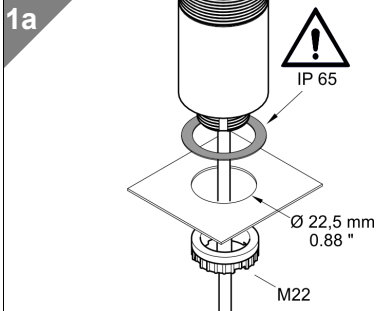

TECHNICAL SPECIFICATIONS:

Life duration up to 50,000 hrs

Dimensions (Ø x Height):	2 tier: 37.5 mm x 127.5 mm 3 tier: 37.5 mm x 161.5 mm 4 tier: 37.5 mm x 195.5 mm 5 tier: 37.5 mm x 229.5 mm (Protrusion from panel)
Housing:	PC
Fixing:	Single hole mounting for Ø 22.5 mm (M22 x 1.5 mm) Base or bracket mounting (accessory)
Connection:	Cable connection: Cable, 2 m long, Plug connection: M12 Plug (2/3 tier: 5 pole; 4/5 tier: 8 pole)
Current consumption:	50 mA per tier / buzzer
Nut and seal included in assembly.	

Further accessories can be found on page 79.

TECHNICAL DIAGRAMS:

see page 312

Technical Diagrams

Technical Diagrams

! ADDITIONAL INFORMATION:

You are welcome to request the technical diagrams in digital form. The relevant 3D models, instruction leaflets and connection diagrams can be obtained from us or downloaded from our homepage at any time.

Technical Diagrams

Technical Diagrams

- 1**
- 1a - 698/699
 - 1b - 698/699 + 960 698 05
 - 1c - 698/699 + 960 698 02/960 698 04
 - 1d - 698/699 + 960 698 01/960 698 03
 - 1e - 960 000 01
 - 1f - 960 000 41