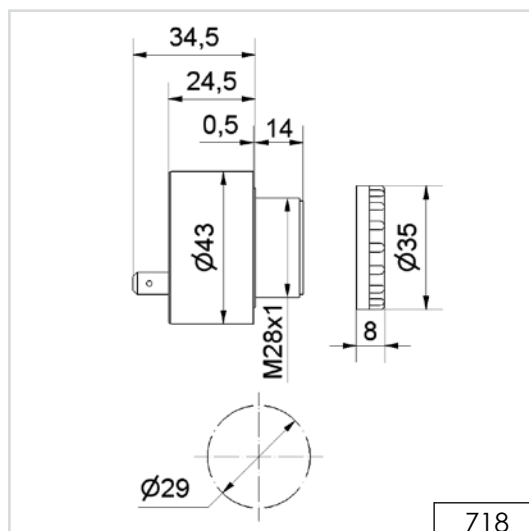

TECHNICAL SPECIFICATIONS:

Life duration up to 50,000 hrs

Dimensions (Ø x Height):	2 tier: 37.5 mm x 127.5 mm 3 tier: 37.5 mm x 161.5 mm 4 tier: 37.5 mm x 195.5 mm 5 tier: 37.5 mm x 229.5 mm (Protrusion from panel)
Housing:	PC
Fixing:	Single hole mounting for Ø 22.5 mm (M22 x 1.5 mm) Base or bracket mounting (accessory)
Connection:	Cable connection: Cable, 2 m long, Plug connection: M12 Plug (2/3 tier: 5 pole; 4/5 tier: 8 pole)
Current consumption:	50 mA per tier / buzzer
Nut and seal included in assembly.	

Further accessories can be found on page 79.

TECHNICAL DIAGRAMS:

see page 312

Technical Diagrams

Technical Diagrams

! ADDITIONAL INFORMATION:

You are welcome to request the technical diagrams in digital form. The relevant 3D models, instruction leaflets and connection diagrams can be obtained from us or downloaded from our homepage at any time.

Technical Diagrams

Technical Diagrams

- 1**
- 1a - 698/699
 - 1b - 698/699 + 960 698 05
 - 1c - 698/699 + 960 698 02/960 698 04
 - 1d - 698/699 + 960 698 01/960 698 03
 - 1e - 960 000 01
 - 1f - 960 000 41

- 2**
- 2a - 69x 120 xx, 69x 320 xx, 69x 130 xx, 69x 330 xx
 - 2b - 69x 220 xx, 69x 420 xx, 69x 230 xx, 69x 430 xx
 - 2c - 69x 110 xx, 69x 310 xx
 - 2d - 69x 210 xx, 69x 410 xx
 - 2e - 69x 140 xx, 69x 340 xx, 69x 150 xx, 69x 350 xx
 - 2f - 69x 240 xx, 69x 440 xx, 69x 250 xx, 69x 450 xx
 - 2g - 69x 160 xx, 69x 360 xx
 - 2h - 69x 260 xx, 69x 460 xx