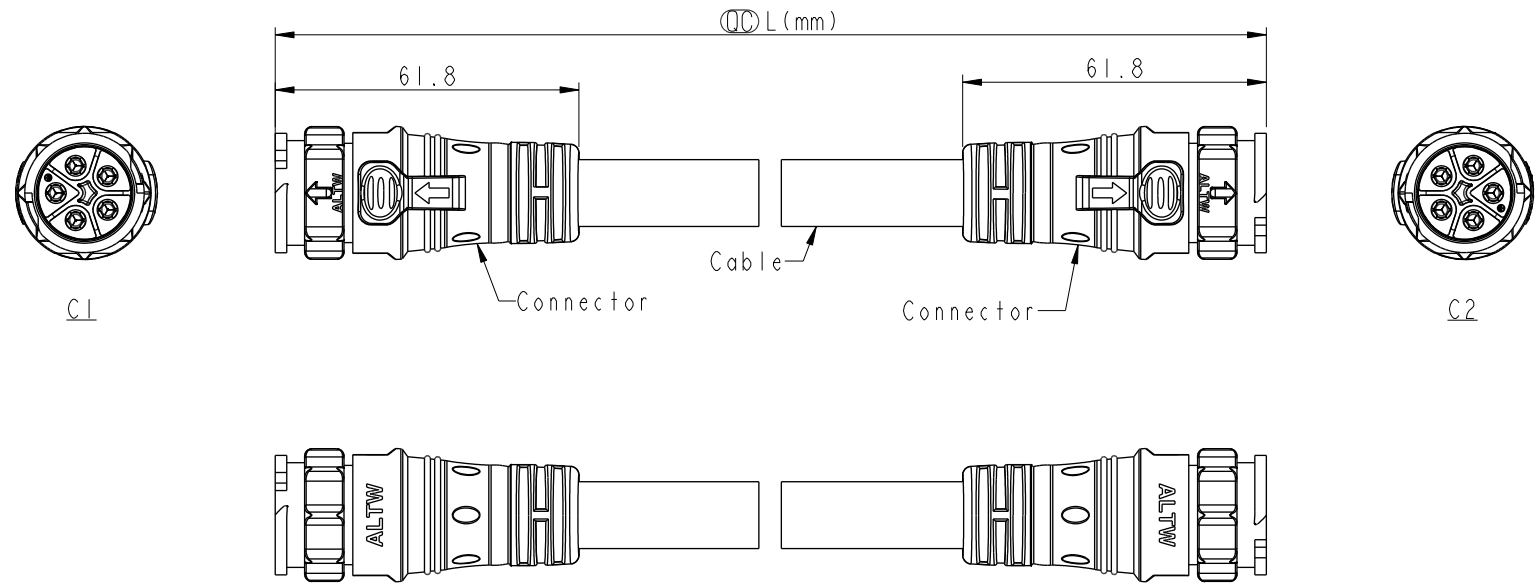

Note: \triangle B

- * RoHS Compliant
- * CC Important dimension
- * Waterproof rate: IPX8, mated 1m/24h
- * Connector
 - Housing: Thermoplastic, Black
 - Pin: Copper Alloy, Gold Plated
 - Outer mold: Thermoplastic, Black
- * Cable: SJTW, PVC Jacket, Black
- * Cable length tolerance:

0.5M < L ≤ 1M:	+60/-0 mm
1M < L ≤ 3M:	+120/-0 mm
3M < L ≤ 5M:	+160/-0 mm
5M < L ≤ 10M:	±100 mm
10M < L ≤ 20M:	±200 mm
20M < L ≤ 30M:	±300 mm
30M < L ≤ 99M:	±500 mm

UNIT: mm		TITLE ACC, XLOK, D-20A, DB-ENDED MM
TOLERANCE ±0.5 mm	SCALE 1:2	SIZE A4
REV. B	WC-REV.	SHEET 1 OF 2
CC : Inspection item		

5P	PVC	13.6	12	AB-DC05ML-DCML-QEXXX
3P		11.7		AB-DC03ML-DCML-QEXXX
2P		10.7		AB-DC02ML-DCML-QEXXX
Contacts	Cable Jacket	Cable OD	AWG	Item No.

AB- DC XX M L - DC M L - Q E XXX

XX: No. Of Pin

XXX: 0.5-99Meters
 A05: 0.5 Meter
 001: 01 Meter
 002: 02 Meters
 :
 099: 99 Meters