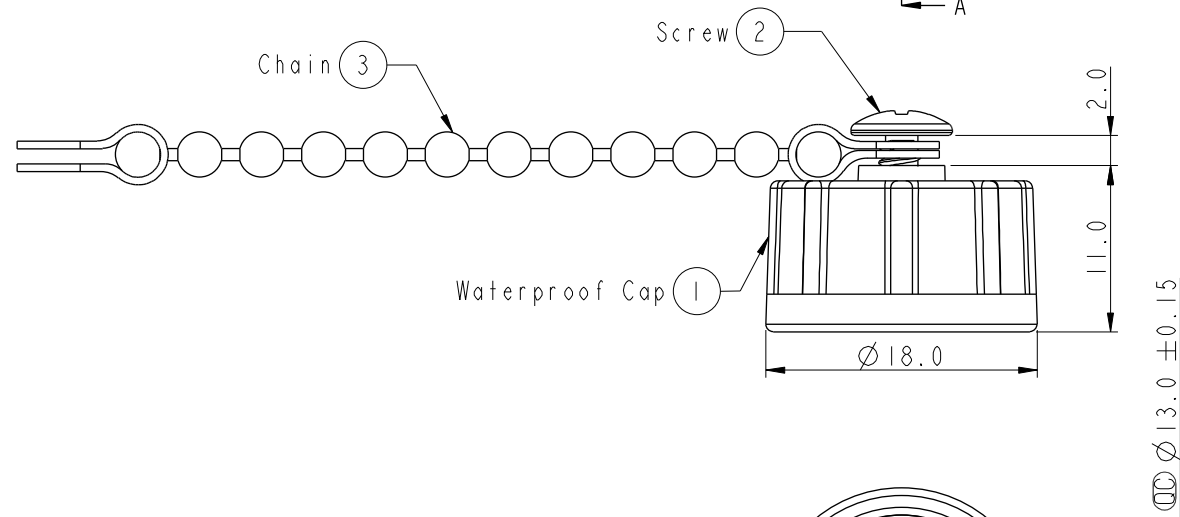

THIS DOCUMENT IS SUBJECT TO CHANGE WITHOUT NOTICE. IT IS CONFIDENTIAL AND A PROPERTY OF Amphenol LTW. DISCLOSURE TO THIRD PARTY HAS TO BE AUTHORIZED BY Amphenol LTW.

REV.	ECN NO.	DATE	SIGN	DESCRIPTION

Note:
 * CC Important Dimension.
 * Waterproof Rate: IP67
 * Cap: Nylon+GF, Black
 * Gasket: EPDM, Black
 * Screw is not allowed to tight (Chain be revolve)
 不可將螺絲鎖緊, (鏈條要可旋轉)

UNIT: mm		
TOLERANCE		
.X	±0.25	
.XX	±0.1	
.XXX	±0.05	
ANGLES	±1°	

TITLE Waterproof Cap For Male Conn B Size Lock Type			
SCALE 2:1	SIZE A4	SHEET 1 OF 1	
REV. A	WC-REV. A.1	CC : Inspection item	

Amphenol LTW
 安費諾亮泰企業股份有限公司