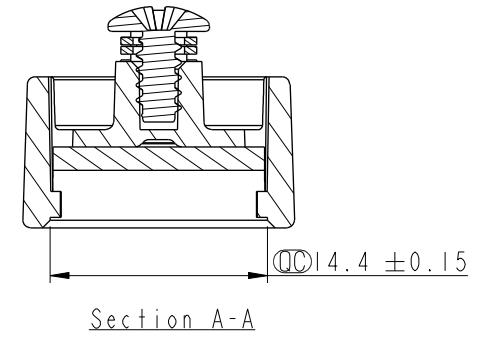

THIS DOCUMENT IS SUBJECT TO CHANGE WITHOUT NOTICE. IT IS CONFIDENTIAL AND A PROPERTY OF Amphenol LTW. DISCLOSURE TO THIRD PARTY HAS TO BE AUTHORIZED BY Amphenol LTW.

REV.	ECN NO.	DATE	SIGN	DESCRIPTION

Note:
 * CC Important Dimension.
 * Waterproof Rate: IP67
 * Cap: Nylon+GF, Black
 * Gasket: EPDM, Black
 * Screw is not allowed to tight (Chain be revolve)
 不可將螺絲鎖緊, (鏈條要可旋轉)

UNIT: mm		
TOLERANCE		
.X	±0.25	
.XX	±0.1	
.XXX	±0.05	
ANGLES	±1°	

TITLE Waterproof Cap For Male Conn B Size Lock Type			
SCALE 2:1	SIZE A4	SHEET 1 OF 1	
REV. A	WC-REV. A.1	CC : Inspection item	

Amphenol LTW
 安費諾亮泰企業股份有限公司