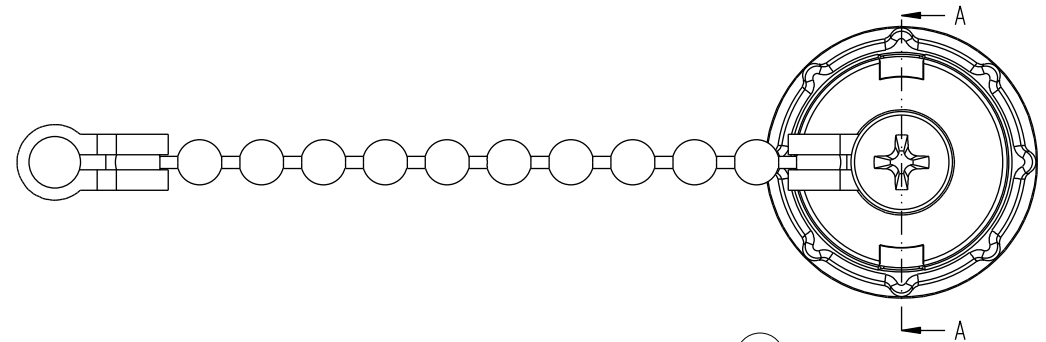

THIS DOCUMENT IS SUBJECT TO CHANGE WITHOUT NOTICE. IT IS CONFIDENTIAL AND A PROPERTY OF Amphenol LTW. DISCLOSURE TO THIRD PARTY HAS TO BE AUTHORIZED BY Amphenol LTW.

REV.	ECN NO.	DATE	SIGN	DESCRIPTION

Note:
 * CC Important Dimension.
 * Waterproof Rate: IP67
 * Cap: Nylon+GF, Black
 * Gasket: EPDM, Black
 * Screw is not allowed to tight (Chain be revolve)
 不可將螺絲鎖緊, (鏈條要可旋轉)

UNIT: mm		
TOLERANCE		
.X	±0.25	
.XX	±0.1	
.XXX	±0.05	
ANGLES	±1°	

TITLE Waterproof Cap For Male Conn B Size Lock Type			
SCALE 2:1	SIZE A4	SHEET 1 OF 1	
REV. A	WC-REV. A.1	CC : Inspection item	

Amphenol LTW
 安費諾亮泰企業股份有限公司