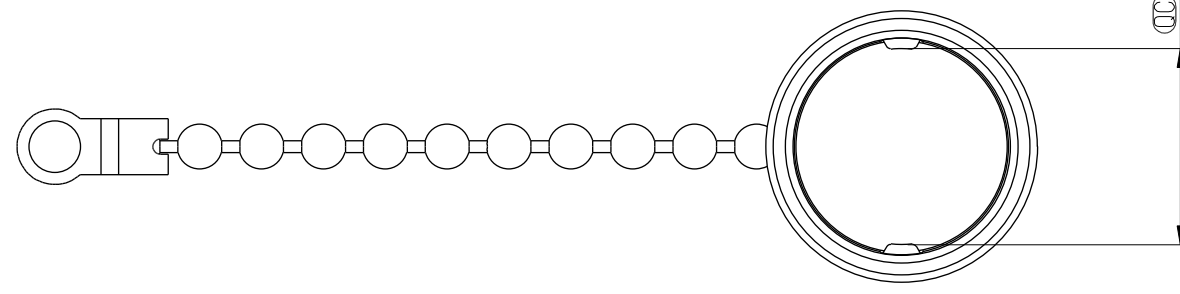

THIS DOCUMENT IS SUBJECT TO CHANGE WITHOUT NOTICE. IT IS CONFIDENTIAL AND A PROPERTY OF Amphenol LTW. DISCLOSURE TO THIRD PARTY HAS TO BE AUTHORIZED BY Amphenol LTW.

REV.	ECN NO.	DATE	SIGN	DESCRIPTION

Note:
 * CC Important Dimension.
 * Waterproof Rate: IP67
 * Cap: Nylon+GF, Black
 * Gasket: EPDM, Black
 * Screw is not allowed to tight (Chain be revolve)
 不可將螺絲鎖緊, (鏈條要可旋轉)

UNIT: mm		
TOLERANCE		
.X	±0.25	
.XX	±0.1	
.XXX	±0.05	
ANGLES	±1°	

TITLE Waterproof Cap For Male Conn B Size Lock Type			
SCALE 2:1	SIZE A4	SHEET 1 OF 1	
REV. A	WC-REV. A.1	CC : Inspection item	

Amphenol LTW
 安費諾亮泰企業股份有限公司