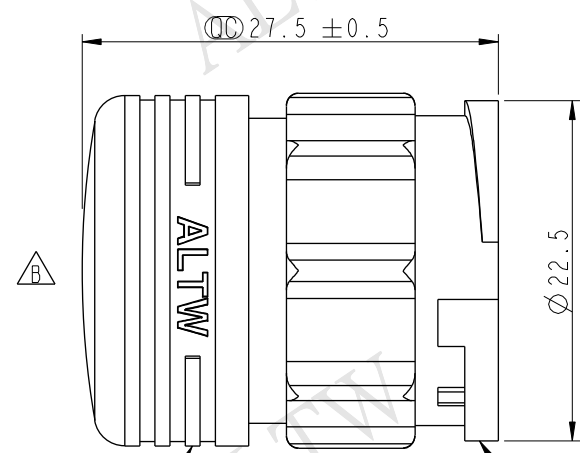

Outer Mold (3)
 Inner Mold (2)
 (1) Housing

Note:
 * \varnothing Important Dimension.
 * Waterproof Rate: IP67
 * Housing: Nylon+GF, Black

UNIT: mm		TITLE Large Size Waterproof Cap for F Conn F Pin			ITEM NO. CAP-WADFLMAI		DRAWN BY Ruru	DATE 2015-08-21
		TOLERANCE .X ±0.25 .XX ±0.1 .XXX ±0.05 ANGLES ±1°	SCALE 2:1	SIZE A4	SHEET 1 OF 1	DWG NO. CAP-WADFLMAI	CHECKED BY Rita	DATE 2015-08-21
		REV. B	WC-REV. A.1	: Inspection item	CUSTOMER ALTW		APPROVED BY Lion	DATE 2015-08-21