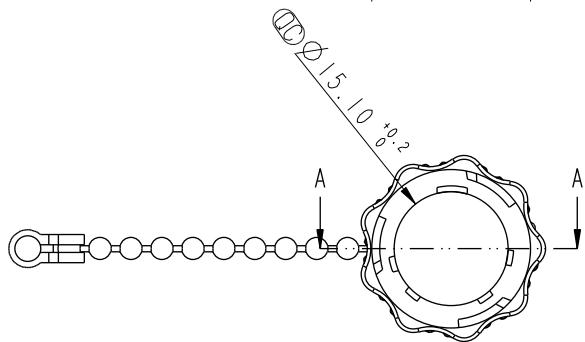

Note:
 * \varnothing Important Dimension.
 * Waterproof Rate: IP67
 * Cap: PBT+PC, Black
 * Screw is not allowed to tight (Chain be revolve)
 不可將螺絲鎖緊，(鏈條要可旋轉)

UNIT: mm		
TOLERANCE	±0.25	
.X	±0.1	
.XX	±0.05	
.XXX	±0.05	
ANGLES	±1°	

TITLE Waterproof Cap, MIX Size GBD Female Conn, 3 Point Lock			
SCALE 1:1	SIZE A4	SHEET 1 OF 1	
REV. A	WC-REV. A.1	QC: Inspection item	

Amphenol LTW
 安費諾亮泰企業股份有限公司

ITEM NO. CAP-WEBFTPBI	DRAWN BY Vicky	DATE 2013-09-09
DWG NO. CAP-WEBFTPBI	CHECKED BY Sam	DATE 2013-09-09
CUSTOMER ALTW	APPROVED BY Rita	DATE 2013-09-09