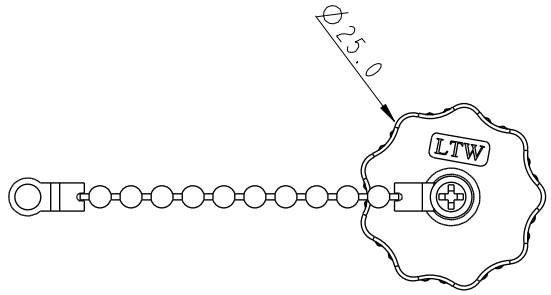

REV.	ECN NO.	DATE	SIGN	DESCRIPTION
A	Initial Release	2013/09/09	Vicky	Old Item No. CAP-WEBMFLBI

THIS DOCUMENT IS SUBJECT TO CHANGE WITHOUT NOTICE. IT IS CONFIDENTIAL AND A PROPERTY OF Amphenol LTW. DISCLOSURE TO THIRD PARTY HAS TO BE AUTHORIZED BY Amphenol LTW.

Note:
 * \varnothing Important Dimension.
 * Waterproof Rate: IP67
 * Cap: PBT+PC, Black
 * Screw is not allowed to tight (Chain be revolve)
 不可將螺絲鎖緊，(鏈條要可旋轉)

UNIT: mm		
TOLERANCE	±0.25	
.X	±0.1	
.XX	±0.05	
.XXX	±0.05	
ANGLES	±1°	

TITLE Waterproof Cap, MIX Size GBD Female Conn, 3 Point Lock			
SCALE 1:1	SIZE A4	SHEET 1 OF 1	
REV. A	WC-REV. A.1	QC: Inspection item	

Amphenol LTW
 安費諾亮泰企業股份有限公司

ITEM NO. CAP-WEBFTPBI	DRAWN BY Vicky	DATE 2013-09-09
DWG NO. CAP-WEBFTPBI	CHECKED BY Sam	DATE 2013-09-09
CUSTOMER ALTW	APPROVED BY Rita	DATE 2013-09-09