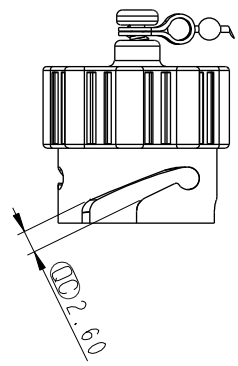

Note:
 * \varnothing Important Dimension.
 * Waterproof Rate: IP67
 * Cap: PBT+PC, Black
 * Screw is not allowed to tight (Chain be revolve)
 不可將螺絲鎖緊，(鏈條要可旋轉)

UNIT: mm		
TOLERANCE	±0.25	
.X	±0.1	
.XX	±0.05	
.XXX	±0.05	
ANGLES	±1°	

TITLE Waterproof Cap, MIX Size GBD Female Conn, 3 Point Lock			
SCALE 1:1	SIZE A4	SHEET 1 OF 1	
REV. A	WC-REV. A.1	QC: Inspection item	

Amphenol LTW
 安費諾亮泰企業股份有限公司

ITEM NO. CAP-WEBFTPBI	DRAWN BY Vicky	DATE 2013-09-09
DWG NO. CAP-WEBFTPBI	CHECKED BY Sam	DATE 2013-09-09
CUSTOMER ALTW	APPROVED BY Rita	DATE 2013-09-09