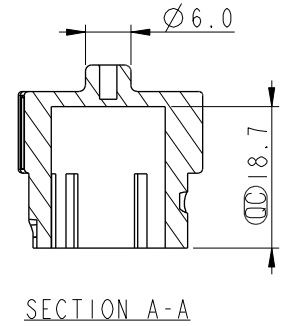

Note:
 * \varnothing Important Dimension.
 * Waterproof Rate: IP67
 * Cap: PBT+PC, Black
 * Screw is not allowed to tight (Chain be revolve)
 不可將螺絲鎖緊，(鏈條要可旋轉)

UNIT: mm		
TOLERANCE	±0.25	
.X	±0.1	
.XX	±0.05	
.XXX	±0.05	
ANGLES	±1°	

TITLE Waterproof Cap, MIX Size GBD Female Conn, 3 Point Lock			
SCALE 1:1	SIZE A4	SHEET 1 OF 1	
REV. A	WC-REV. A.1	QC: Inspection item	

Amphenol LTW
 安費諾亮泰企業股份有限公司

ITEM NO. CAP-WEBFTPBI	DRAWN BY Vicky	DATE 2013-09-09
DWG NO. CAP-WEBFTPBI	CHECKED BY Sam	DATE 2013-09-09
CUSTOMER ALTW	APPROVED BY Rita	DATE 2013-09-09