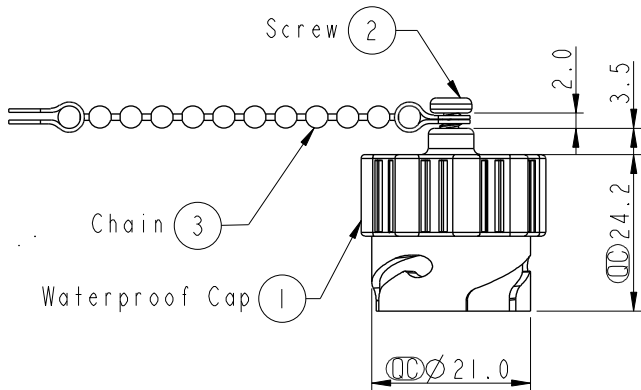

Note:
 * \varnothing Important Dimension.
 * Waterproof Rate: IP67
 * Cap: PBT+PC, Black
 * Screw is not allowed to tight (Chain be revolve)
 不可將螺絲鎖緊，(鏈條要可旋轉)

UNIT: mm		
TOLERANCE	±0.25	
.X	±0.1	
.XX	±0.05	
.XXX	±0.05	
ANGLES	±1°	

TITLE Waterproof Cap, MIX Size GBD Female Conn, 3 Point Lock			
SCALE 1:1	SIZE A4	SHEET 1 OF 1	
REV. A	WC-REV. A.1	QC: Inspection item	

Amphenol LTW
 安費諾亮泰企業股份有限公司

ITEM NO. CAP-WEBFTPBI	DRAWN BY Vicky	DATE 2013-09-09
DWG NO. CAP-WEBFTPBI	CHECKED BY Sam	DATE 2013-09-09
CUSTOMER ALTW	APPROVED BY Rita	DATE 2013-09-09