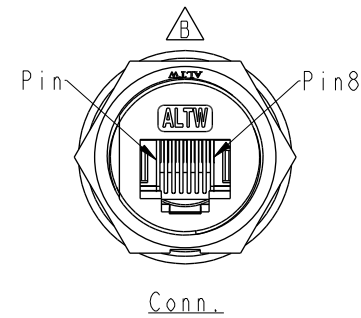

RCP-5SAFFM-SLM7BXX
 XX: 01~99Meter
 01: 01Meter
 02: 02Meters
 ...
 99: 99Meters
 Cable Length(L): 01~99Meters

Drain Wire	地線	Shield	
Brown	棕	8	Twist 對線
White/Brown	白/棕	7	
Green	綠	6	Twist 對線
White/Blue	白/藍	5	
Blue	藍	4	Twist 對線
White/Green	白/綠	3	
Orange	橙	2	Twist 對線
White/Orange	白/橙	1	
Wire Color		Conn.	
Pin Out			

Note:
 * Ⓞ Important Dimension To Check.
 △B* Waterproof Rate: IP67, Mated
 △B* Connector: Thermoplastic, Black
 * Cable: CAT5E FTP 24AWG*4P+My+Drain+AL/My, UV Resistant, OD=6.5mm, Black
 △B* Cable Length Tolerance:
 01M: +50/-0mm
 02M~03M: +100/-0mm
 04M~05M: +150/-0mm
 06M~10M: ±100mm
 11M~20M: ±200mm
 21M~30M: ±300mm
 31M~99M: ±500mm

UNIT: mm		TITLE	RJ, C PLASTIC, C5E SHLD CABLE W/SR, F, MOLDING, SCREW
TOLERANCE	±0.5mm	SCALE	1:1
		SIZE	A4
		SHEET	1 OF 1
		REV.	B
		WC-REV.	A.4
		Ⓞ	Inspection item

Amphenol LTW		ITEM NO	DRAWN BY	DATE
安費諾亮泰企業股份有限公司		DWG NO	Tom	2014-06-19
		RCP-5SAFFM-SLM7BXX	CHECKED BY	DATE
			Jerry	2014-06-19
		CUSTOMER	APPROVED BY	DATE
		ALTW	Victor	2014-06-19