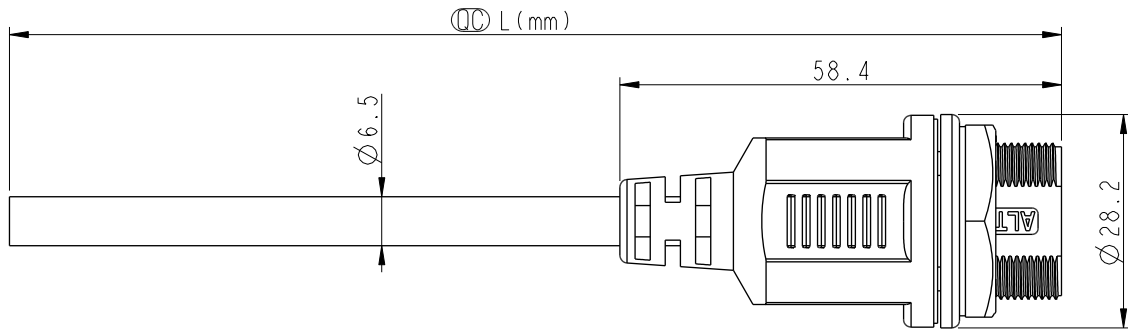

RCP-5SAFFM-SLM7BXX
 XX: 01~99Meter
 01: 01Meter
 02: 02Meters
 ...
 99: 99Meters
 Cable Length(L): 01~99Meters

Drain Wire	地線	Shield	
Brown	棕	8	Twist 對線
White/Brown	白/棕	7	
Green	綠	6	Twist 對線
White/Blue	白/藍	5	
Blue	藍	4	Twist 對線
White/Green	白/綠	3	
Orange	橙	2	Twist 對線
White/Orange	白/橙	1	
Wire Color		Conn.	
Pin Out			

Note:
 * Ⓞ Important Dimension To Check.
 △B* Waterproof Rate: IP67, Mated
 △B* Connector: Thermoplastic, Black
 * Cable: CAT5E FTP 24AWG*4P+My+Drain+AL/My, UV Resistant, OD=6.5mm, Black
 △B* Cable Length Tolerance:
 01M: +50/-0mm
 02M~03M: +100/-0mm
 04M~05M: +150/-0mm
 06M~10M: ±100mm
 11M~20M: ±200mm
 21M~30M: ±300mm
 31M~99M: ±500mm

UNIT: mm		TITLE	RJ, C PLASTIC, C5E SHLD CABLE W/SR, F, MOLDING, SCREW
TOLERANCE	±0.5mm	SCALE	1:1
		SIZE	A4
		SHEET	1 OF 1
		REV.	B
		WC-REV.	A.4
		Ⓞ	Inspection item

Amphenol LTW		ITEM NO	DRAWN BY	DATE
安費諾亮泰企業股份有限公司		DWG NO	Tom	2014-06-19
		RCP-5SAFFM-SLM7BXX	CHECKED BY	DATE
			Jerry	2014-06-19
		CUSTOMER	APPROVED BY	DATE
		ALTW	Victor	2014-06-19