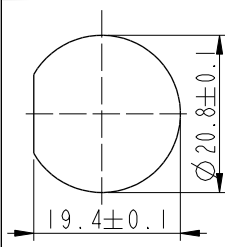

RCP-5SAFFM-SLM7BXX
 XX: 01~99Meter
 01: 01Meter
 02: 02Meters
 ...
 99: 99Meters
 Cable Length(L): 01~99Meters

Drain Wire	地線	Shield	
Brown	棕	8	Twist 對線
White/Brown	白/棕	7	
Green	綠	6	Twist 對線
White/Blue	白/藍	5	
Blue	藍	4	Twist 對線
White/Green	白/綠	3	
Orange	橙	2	Twist 對線
White/Orange	白/橙	1	
Wire Color		Conn.	
Pin Out			

Note:
 * Ⓞ Important Dimension To Check.
 △B* Waterproof Rate: IP67, Mated
 △B* Connector: Thermoplastic, Black
 * Cable: CAT5E FTP 24AWG*4P+My+Drain+AL/My, UV Resistant, OD=6.5mm, Black
 △B* Cable Length Tolerance:
 01M: +50/-0mm
 02M~03M: +100/-0mm
 04M~05M: +150/-0mm
 06M~10M: ±100mm
 11M~20M: ±200mm
 21M~30M: ±300mm
 31M~99M: ±500mm

UNIT: mm		TITLE	RJ, C PLASTIC, C5E SHLD CABLE W/SR, F, MOLDING, SCREW
TOLERANCE	±0.5mm	SCALE	1:1
		SIZE	A4
		SHEET	1 OF 1
		REV.	B
		WC-REV.	A.4
		Ⓞ	Inspection item

Amphenol LTW		ITEM NO	DRAWN BY	DATE
安費諾亮泰企業股份有限公司		DWG NO	Tom	2014-06-19
		RCP-5SAFFM-SLM7BXX	CHECKED BY	DATE
			Jerry	2014-06-19
		CUSTOMER	APPROVED BY	DATE
		ALTW	Victor	2014-06-19