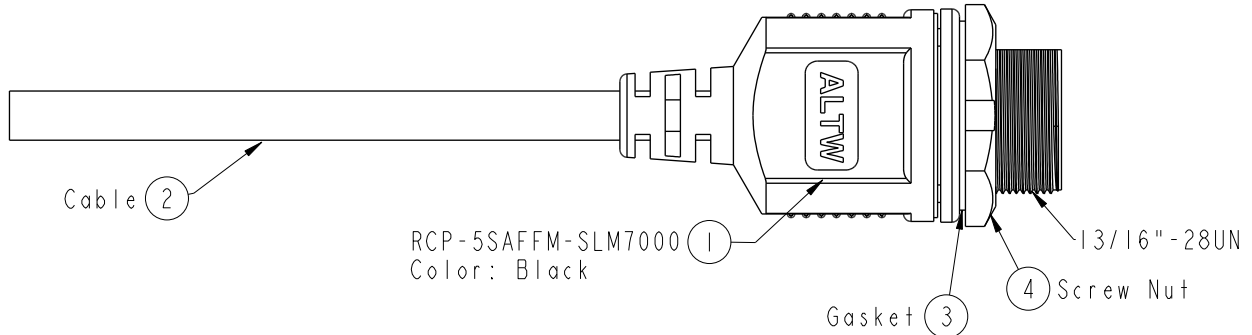

RCP-5SAFFM-SLM7BXX
 XX: 01~99Meter
 01: 01Meter
 02: 02Meters
 ...
 99: 99Meters
 Cable Length(L): 01~99Meters

Drain Wire	地線	Shield	
Brown	棕	8	Twist 對線
White/Brown	白/棕	7	
Green	綠	6	Twist 對線
White/Blue	白/藍	5	
Blue	藍	4	Twist 對線
White/Green	白/綠	3	
Orange	橙	2	Twist 對線
White/Orange	白/橙	1	
Wire Color		Conn.	
Pin Out			

Note:
 * Ⓞ Important Dimension To Check.
 △B* Waterproof Rate: IP67, Mated
 △B* Connector: Thermoplastic, Black
 * Cable: CAT5E FTP 24AWG*4P+My+Drain+AL/My, UV Resistant, OD=6.5mm, Black
 △B* Cable Length Tolerance:
 01M: +50/-0mm
 02M~03M: +100/-0mm
 04M~05M: +150/-0mm
 06M~10M: ±100mm
 11M~20M: ±200mm
 21M~30M: ±300mm
 31M~99M: ±500mm

UNIT: mm		TITLE	RJ, C PLASTIC, C5E SHLD CABLE W/SR, F, MOLDING, SCREW
TOLERANCE	±0.5mm	SCALE	1:1
		SIZE	A4
		SHEET	1 OF 1
		REV.	B
		WC-REV.	A.4
		Ⓞ	Inspection item

Amphenol LTW		ITEM NO	DRAWN BY	DATE
安費諾亮泰企業股份有限公司		DWG NO	Tom	2014-06-19
		RCP-5SAFFM-SLM7BXX	CHECKED BY	DATE
			Jerry	2014-06-19
		CUSTOMER	APPROVED BY	DATE
		ALTW	Victor	2014-06-19